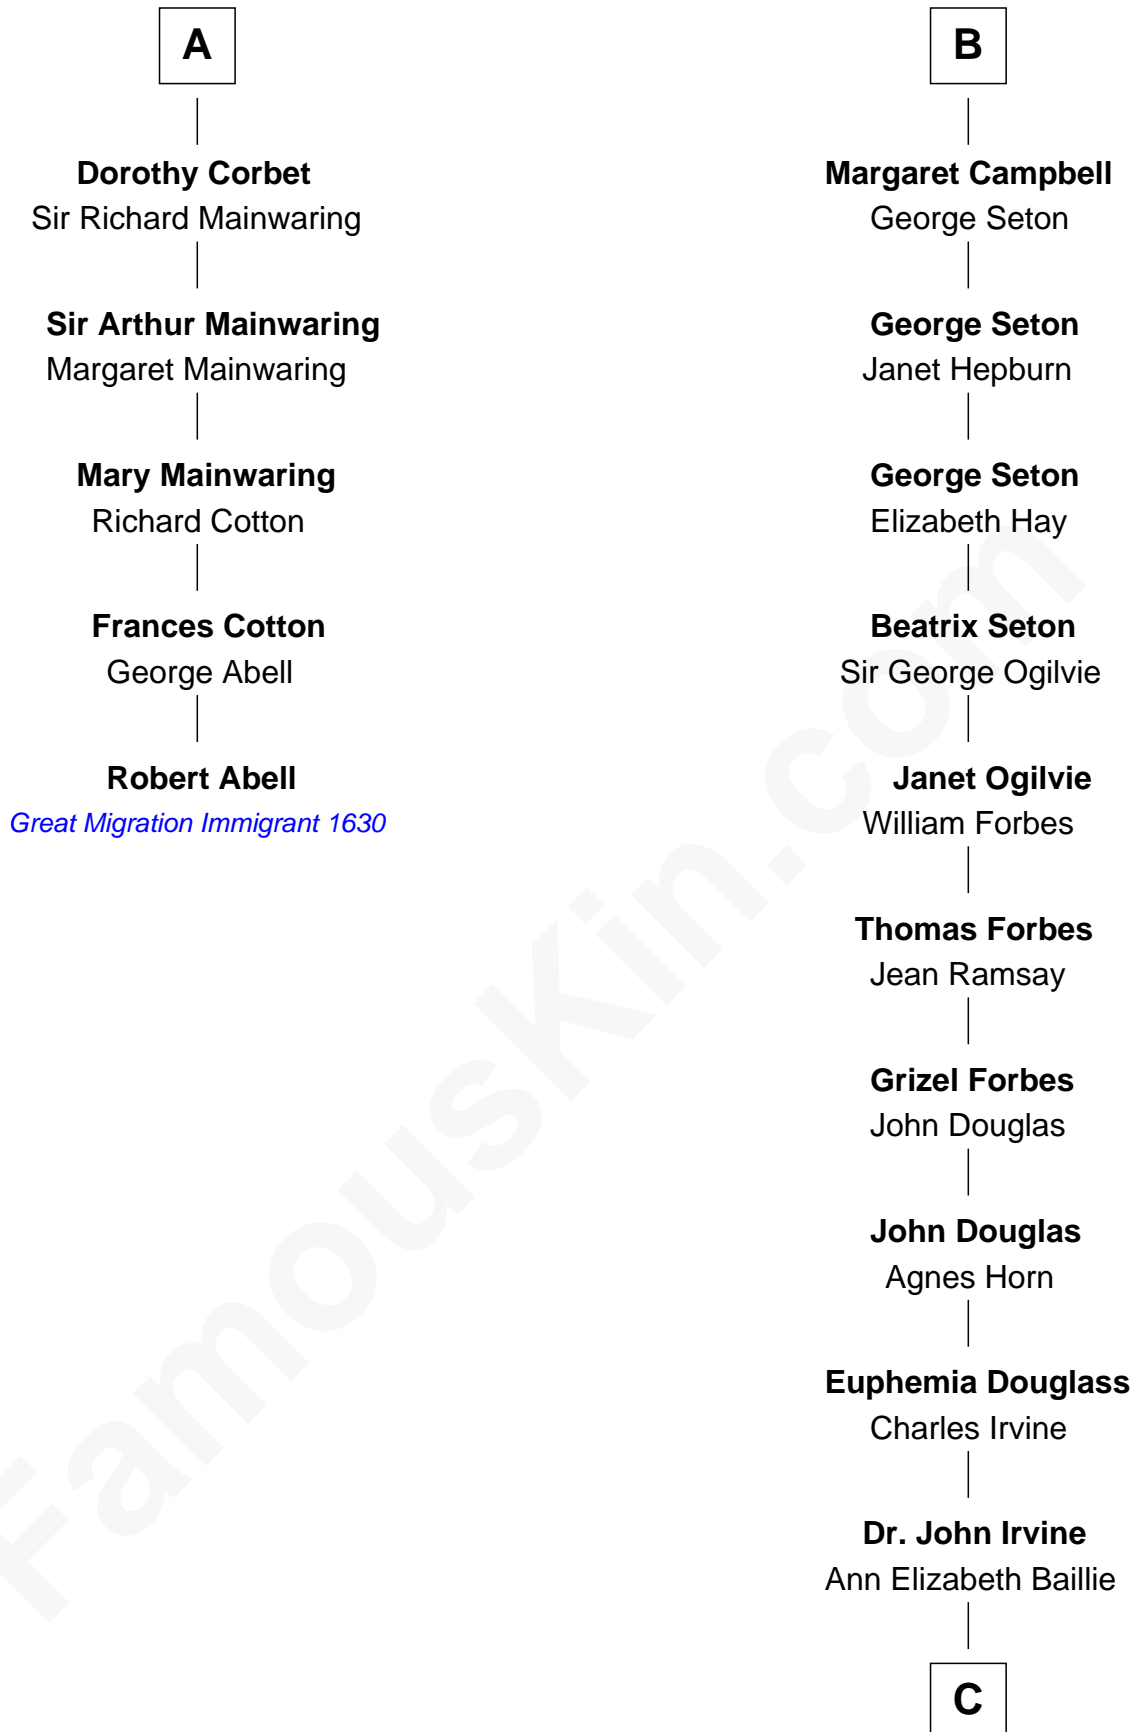

FamousKin.com Relationship Chart of Robert Abell

(c1605 - 1663) Great Migration Immigrant 1630

11th cousin 9 times removed of

Theodore Roosevelt
26th U.S. President

Sir Richard de Burgh
Margaret - - - - -

C

Anne Irvine

James Bulloch

James Stephens Bulloch

Martha Stewart

Martha Bulloch

Theodore Roosevelt

Theodore Roosevelt

26th U.S. President

FamousKin.com