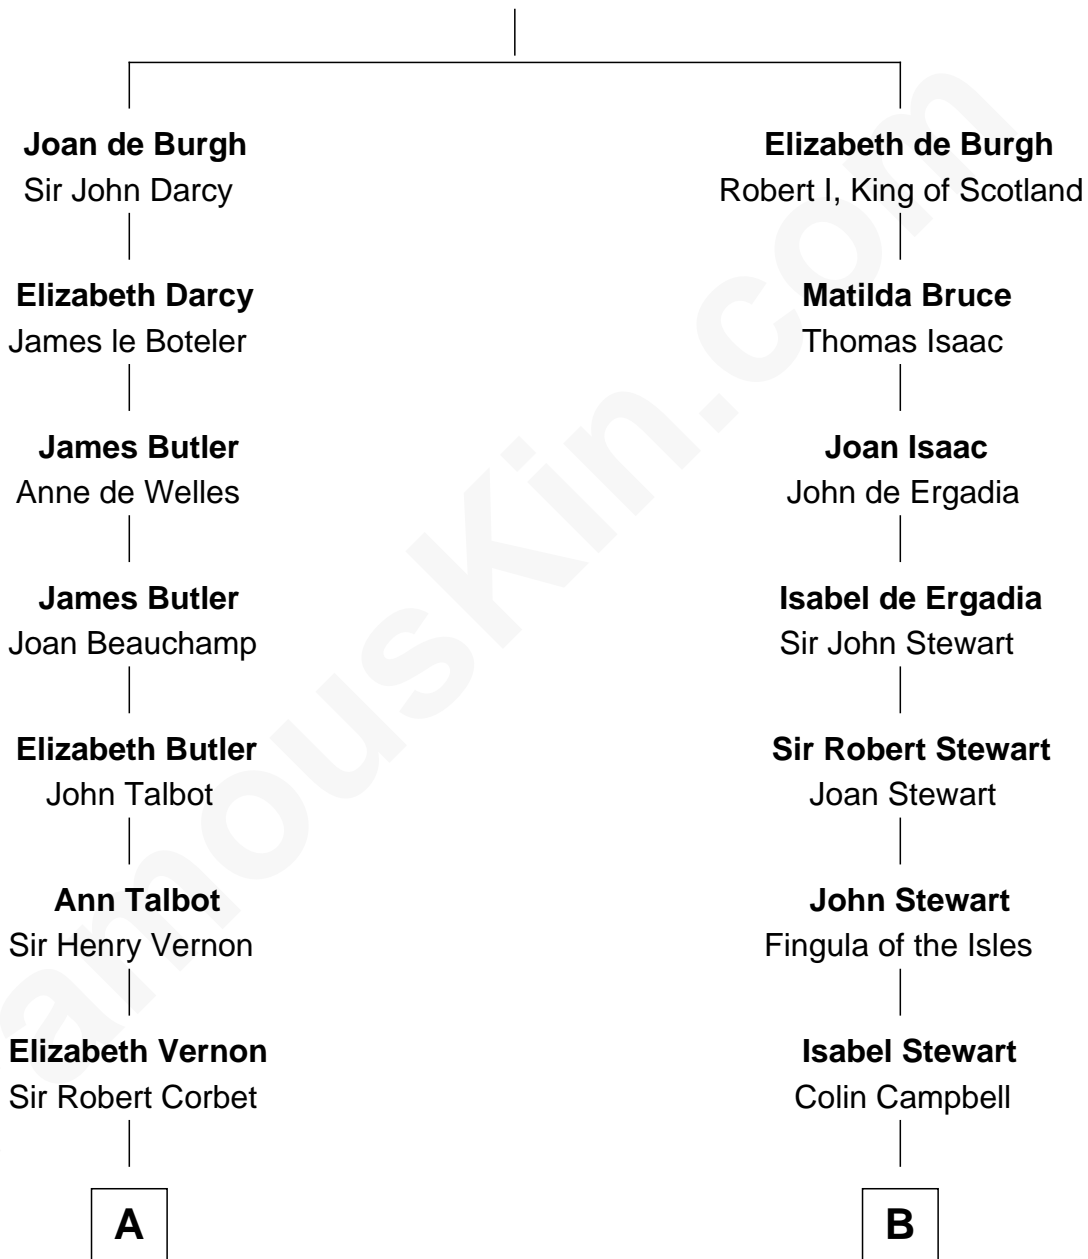

FamousKin.com Relationship Chart of Robert Abell

(c1605 - 1663) Great Migration Immigrant 1630

11th cousin 9 times removed of

Theodore Roosevelt
26th U.S. President

Sir Richard de Burgh
Margaret - - - - -

C

Anne Irvine

James Bulloch

James Stephens Bulloch

Martha Stewart

Martha Bulloch

Theodore Roosevelt

Theodore Roosevelt

26th U.S. President

FamousKin.com