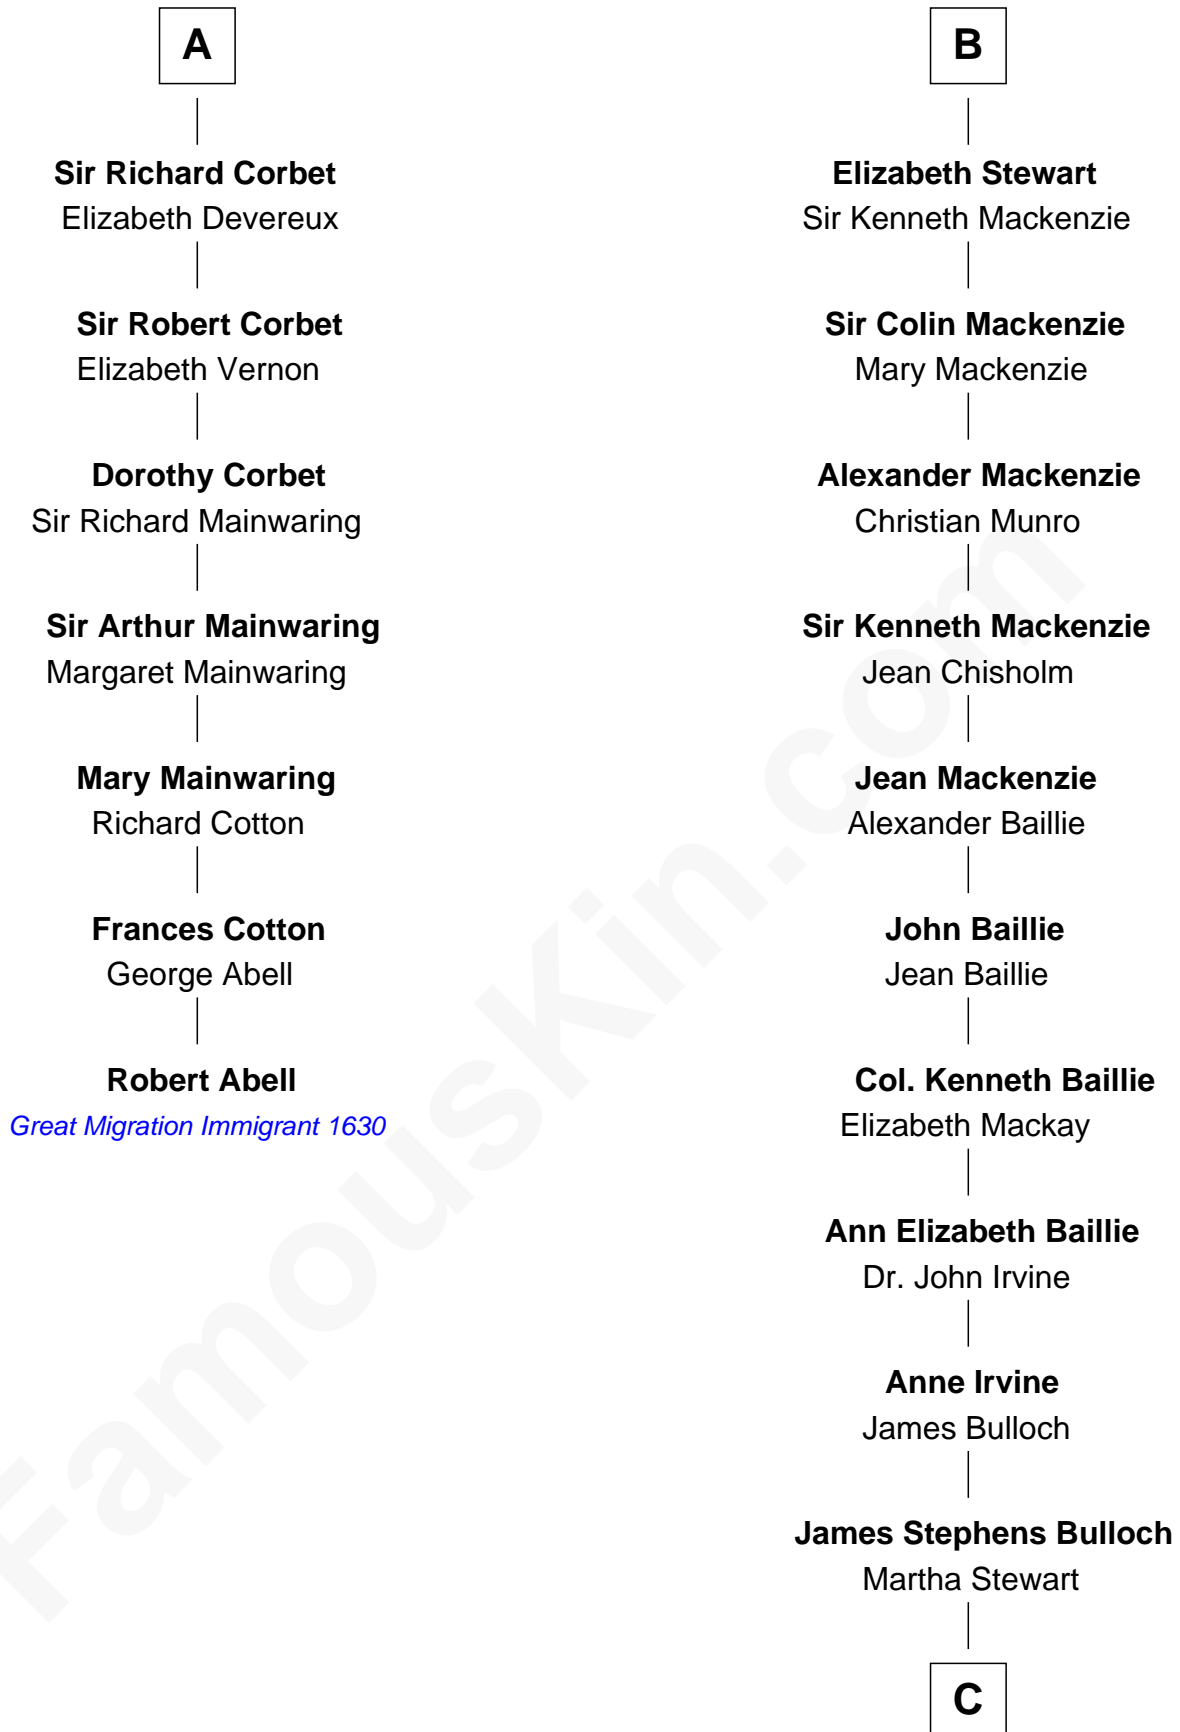

## Relationship Chart of

### Robert Abell

(c1605 - 1663) Great Migration Immigrant 1630

13th cousin 5 times removed of

**Theodore Roosevelt**  
26th U.S. President

**C**

**Martha Bulloch**  
Theodore Roosevelt

**Theodore Roosevelt**  
*26th U.S. President*