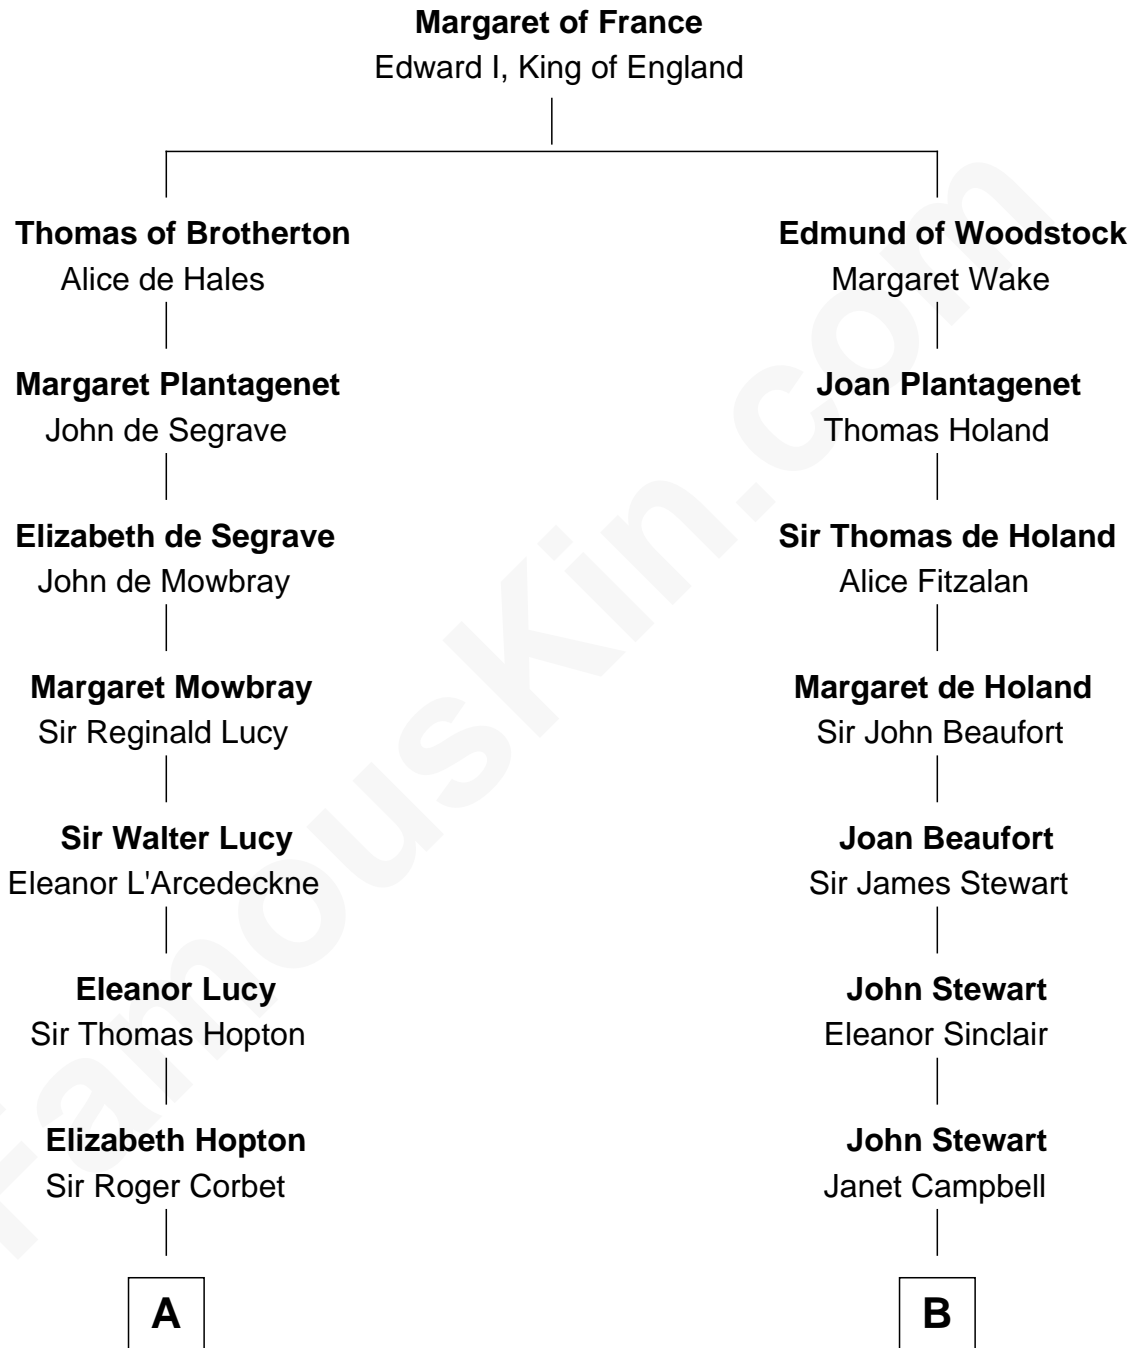

# FamousKin.com

## Relationship Chart of

### Robert Abell

(c1605 - 1663) Great Migration Immigrant 1630

13th cousin 5 times removed of

**Theodore Roosevelt**  
26th U.S. President

**C**

**Martha Bulloch**  
Theodore Roosevelt

**Theodore Roosevelt**  
*26th U.S. President*