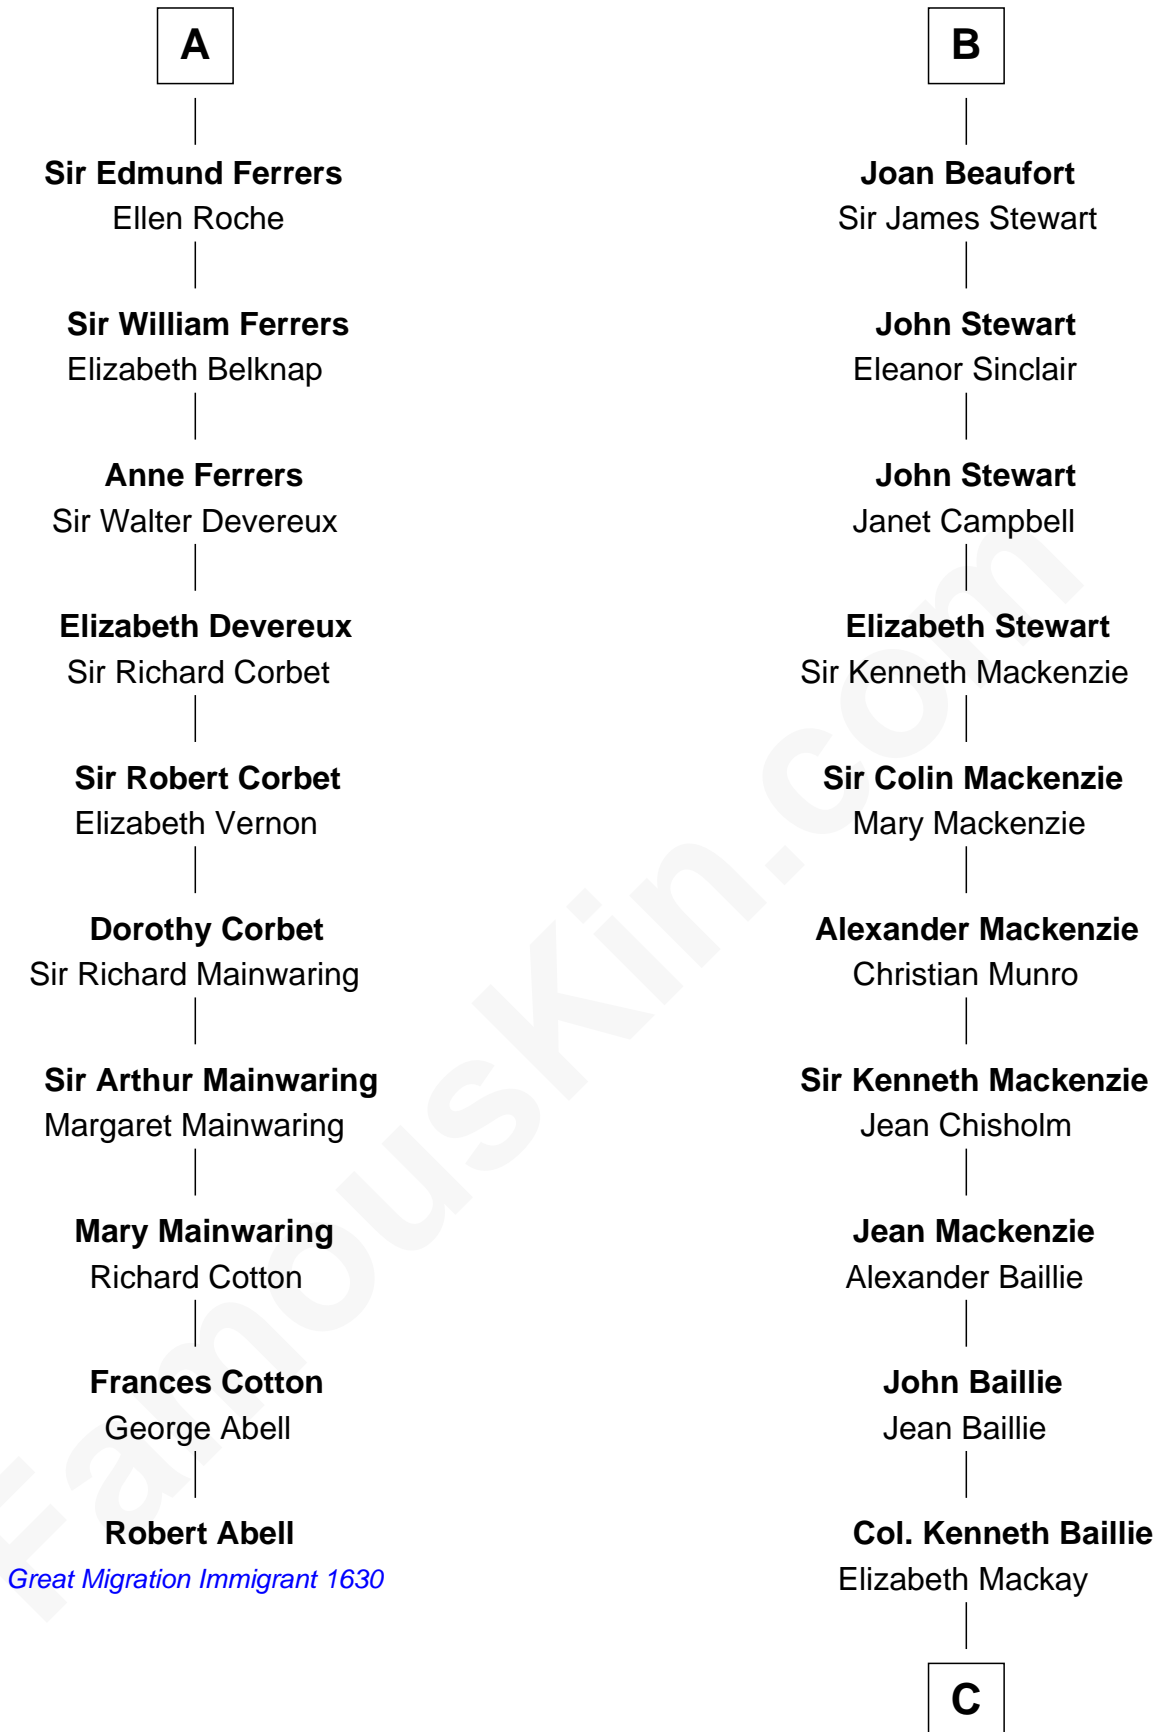

### Robert Abell

(c1605 - 1663) Great Migration Immigrant 1630

16th cousin 5 times removed of

**Theodore Roosevelt**  
26th U.S. President

**Sir William Longespee**  
Ela of Salisbury

**William Longespee**  
Idoine de Camville

**Robert de Ferrers**  
Margaret Despencer

**A**

**Stephen Longespee**  
Emmeline de Ridelisford

**Ela Longespee**  
Sir Roger la Zouche

**Sir Alan la Zouche**  
Eleanor de Segrave

**Maude la Zouche**  
Sir Robert de Holland

**Thomas Holand**  
Joan Plantagenet

**Sir Thomas de Holand**  
Alice Fitzalan

**Margaret de Holand**  
Sir John Beaufort

**B**

**C**

**Ann Elizabeth Baillie**

Dr. John Irvine

**Anne Irvine**

James Bulloch

**James Stephens Bulloch**

Martha Stewart

**Martha Bulloch**

Theodore Roosevelt

**Theodore Roosevelt**

*26th U.S. President*