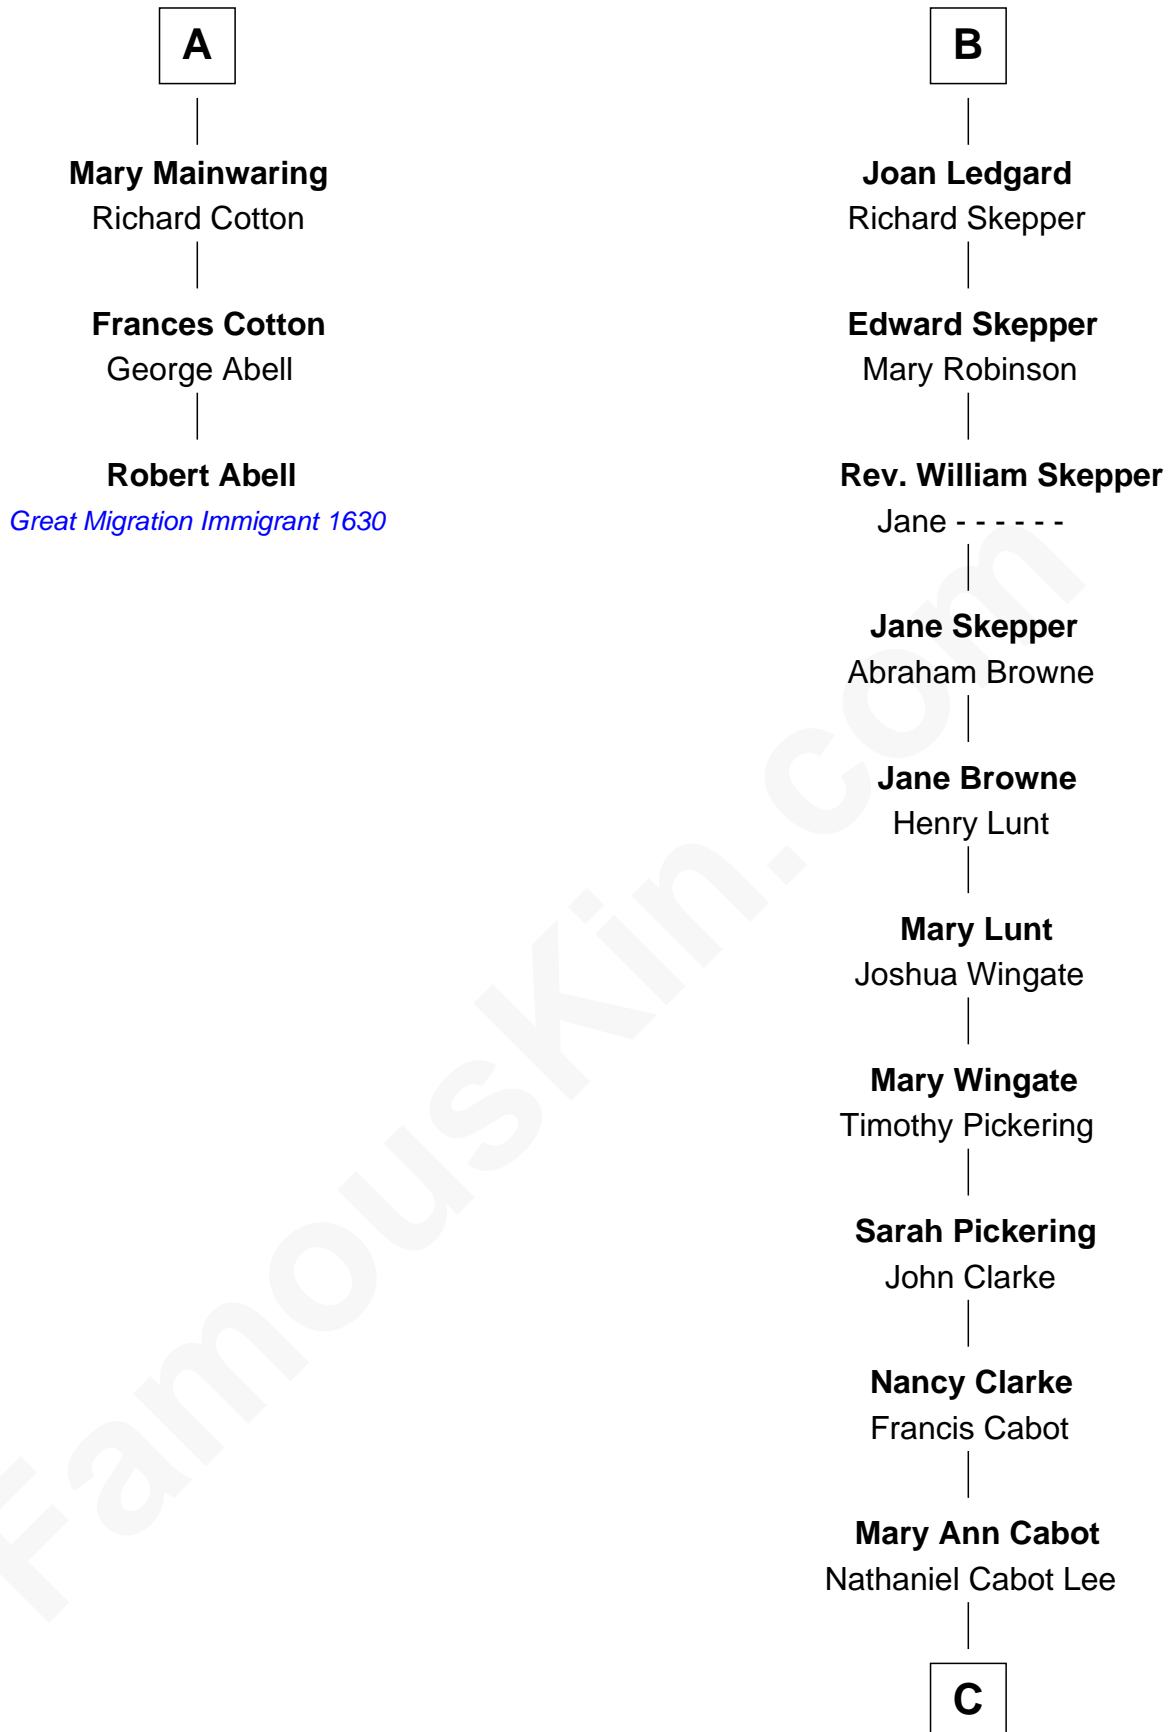

FamousKin.com

Relationship Chart of

Robert Abell

(c1605 - 1663) Great Migration Immigrant 1630

9th cousin 10 times removed of

Alice (Lee) Roosevelt

First Wife of President Theodore Roosevelt

Sir Thomas de Beauchamp

Katherine de Mortimer

Sir William Beauchamp

Joan Fitzalan

Joan Beauchamp

James Butler

Elizabeth Butler

John Talbot

Ann Talbot

Elizabeth Hastings

Sir Robert Hildyard

Sir Piers Hildyard

Joan de la See

Isabel Hildyard

Ralph Legard

B

C

John Clarke Lee
Harriet Paine Rose

George Cabot Lee
Caroline Watts Haskell

Alice (Lee) Roosevelt
Wife of President Theodore Roosevelt

FamousKin.com