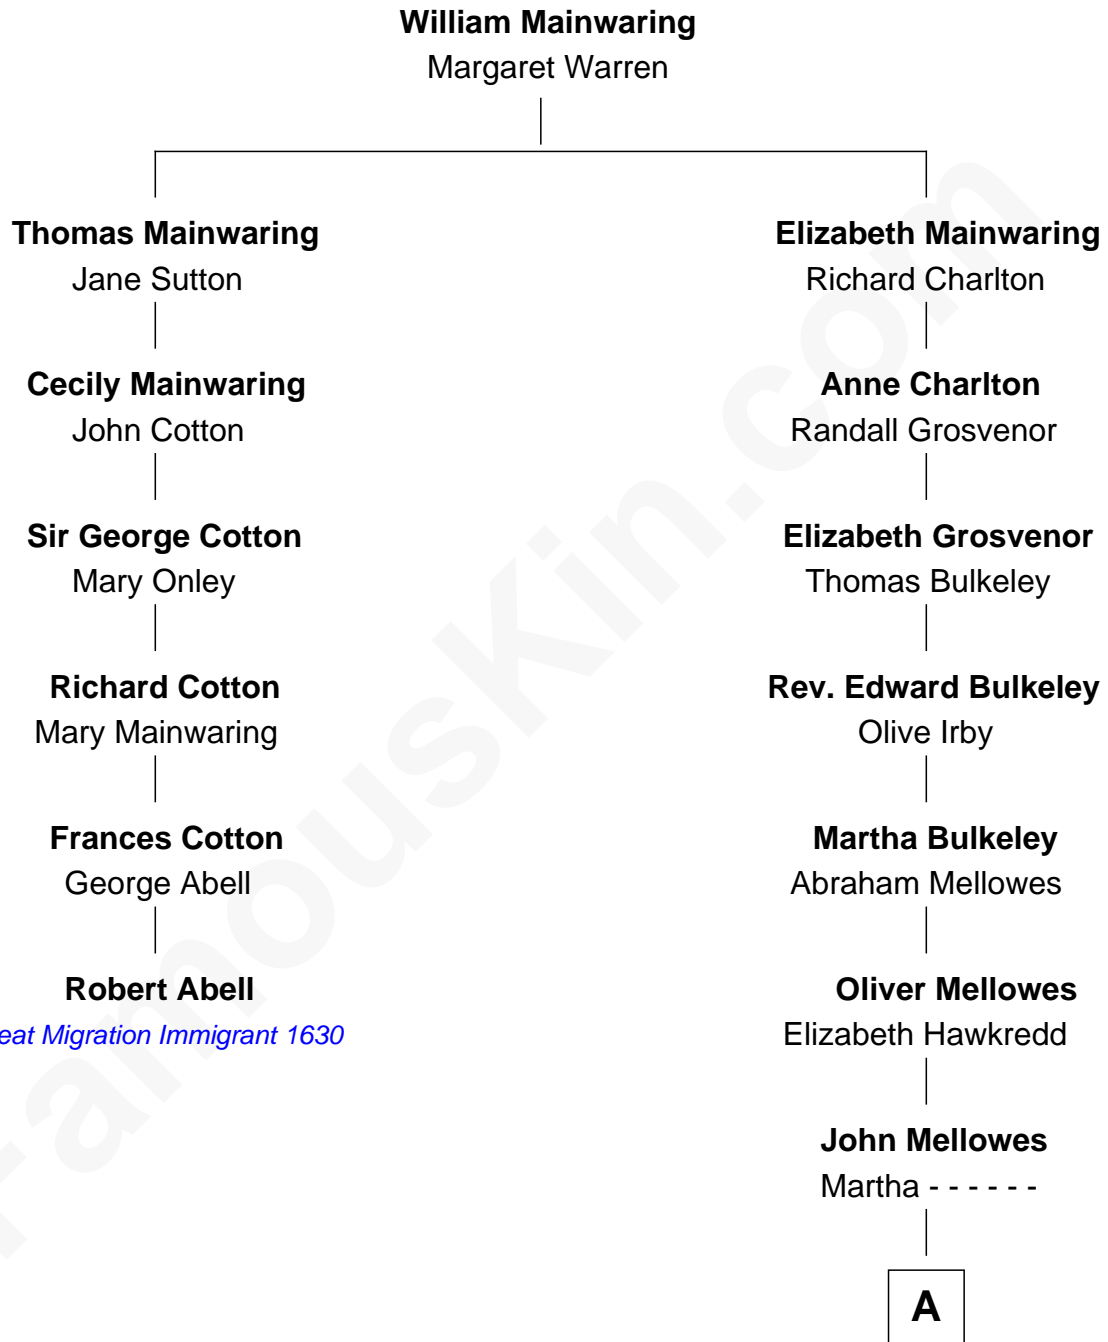

FamousKin.com

Relationship Chart of

Robert Abell

(c1605 - 1663) *Great Migration Immigrant 1630*

5th cousin 9 times removed of

Alice (Lee) Roosevelt

First Wife of President Theodore Roosevelt

A