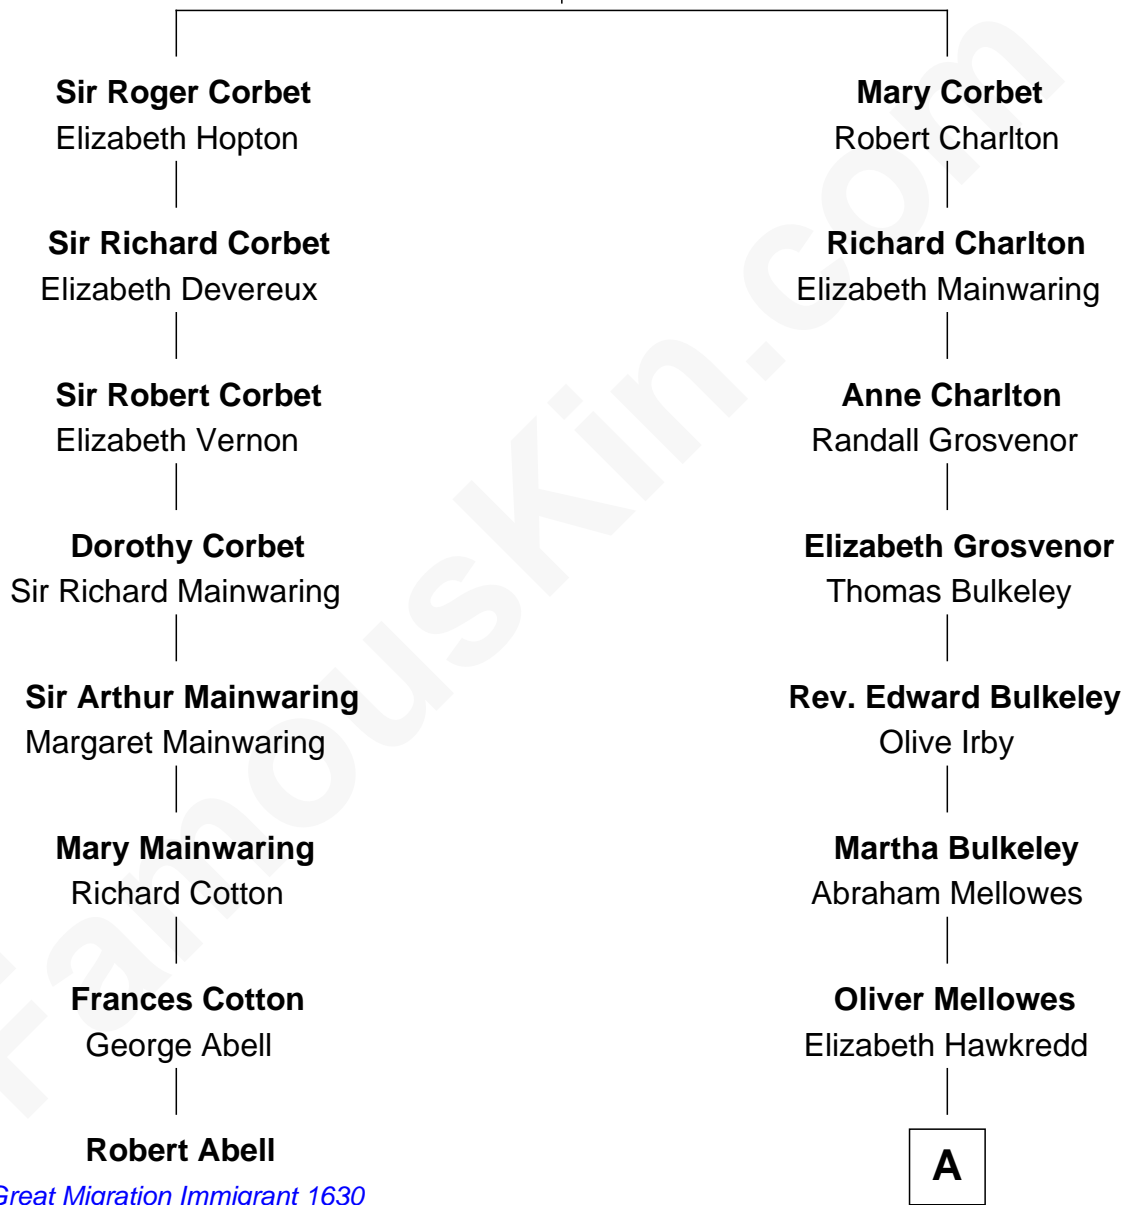

Sir Robert Corbet

Margaret - - - - -