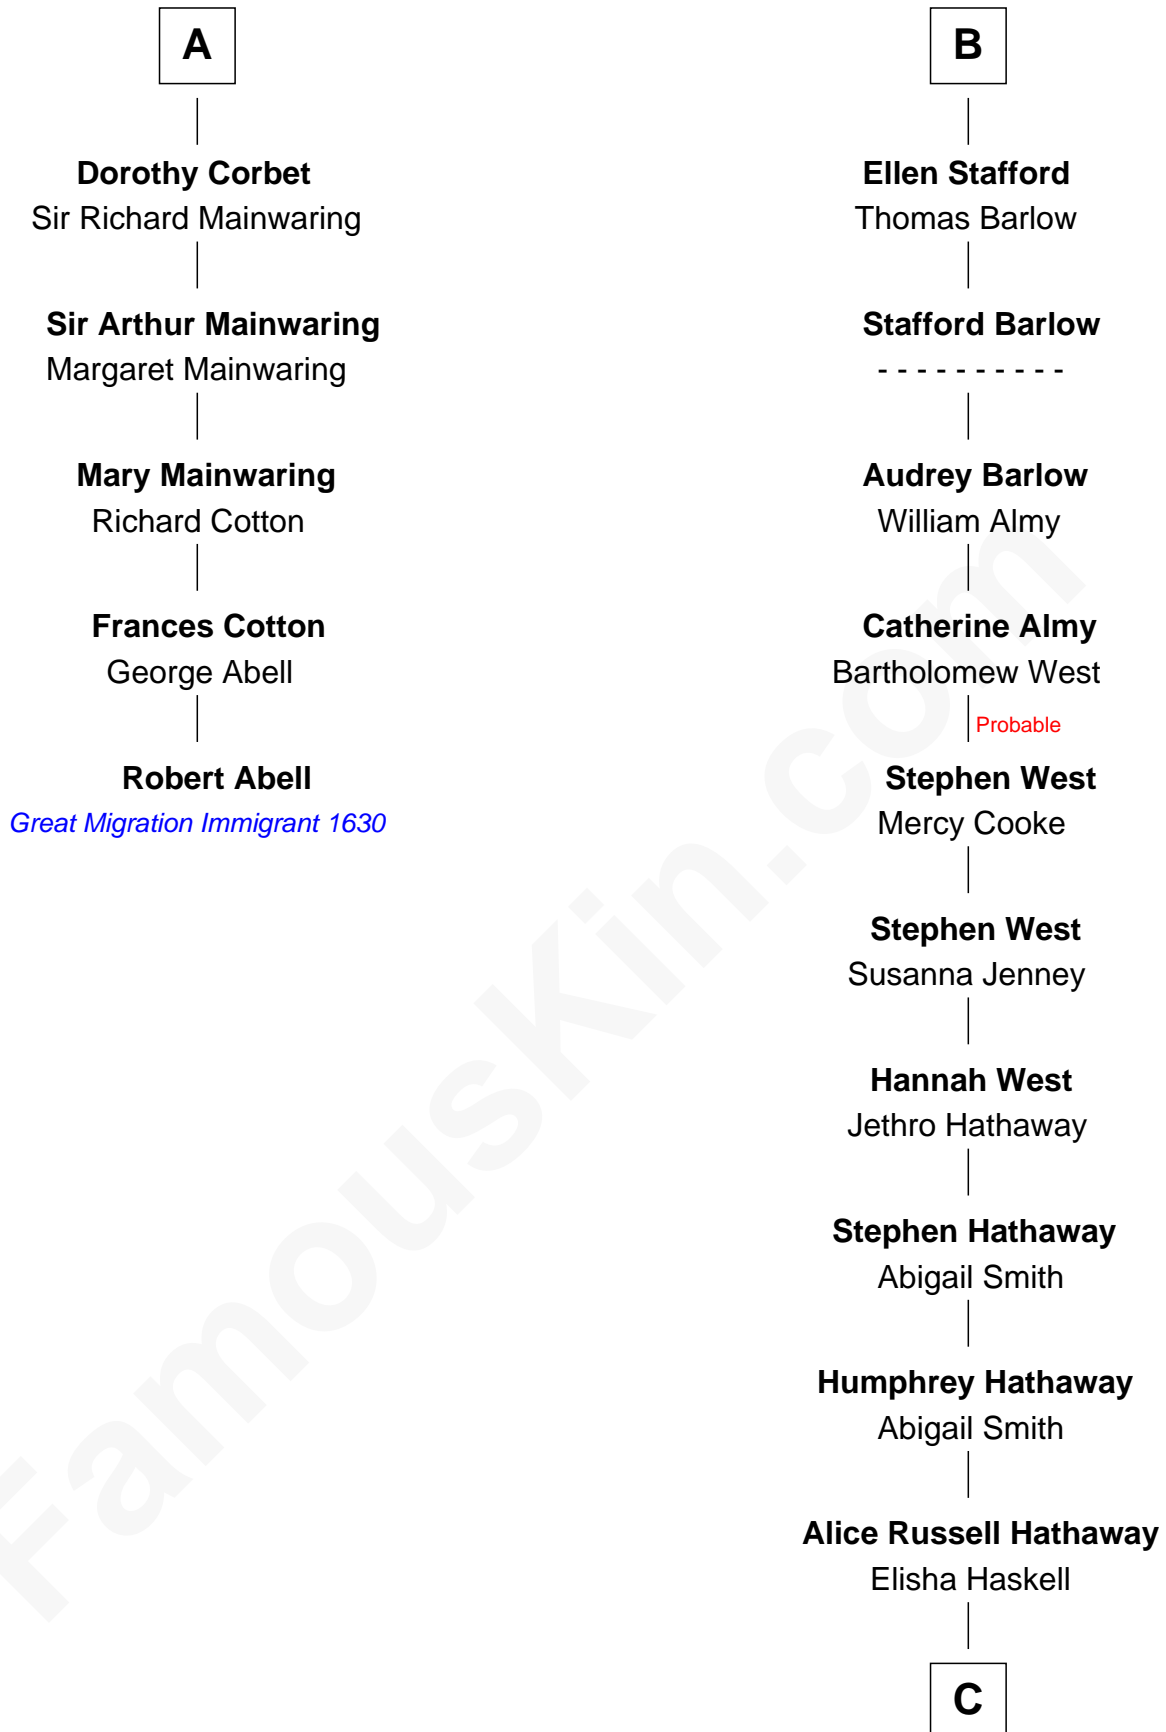

FamousKin.com

Relationship Chart of

Robert Abell

(c1605 - 1663) Great Migration Immigrant 1630

11th cousin 7 times removed of

Alice (Lee) Roosevelt

First Wife of President Theodore Roosevelt

C

Caroline Watts Haskell

George Cabot Lee

Alice (Lee) Roosevelt

Wife of President Theodore Roosevelt

FamousKin.com