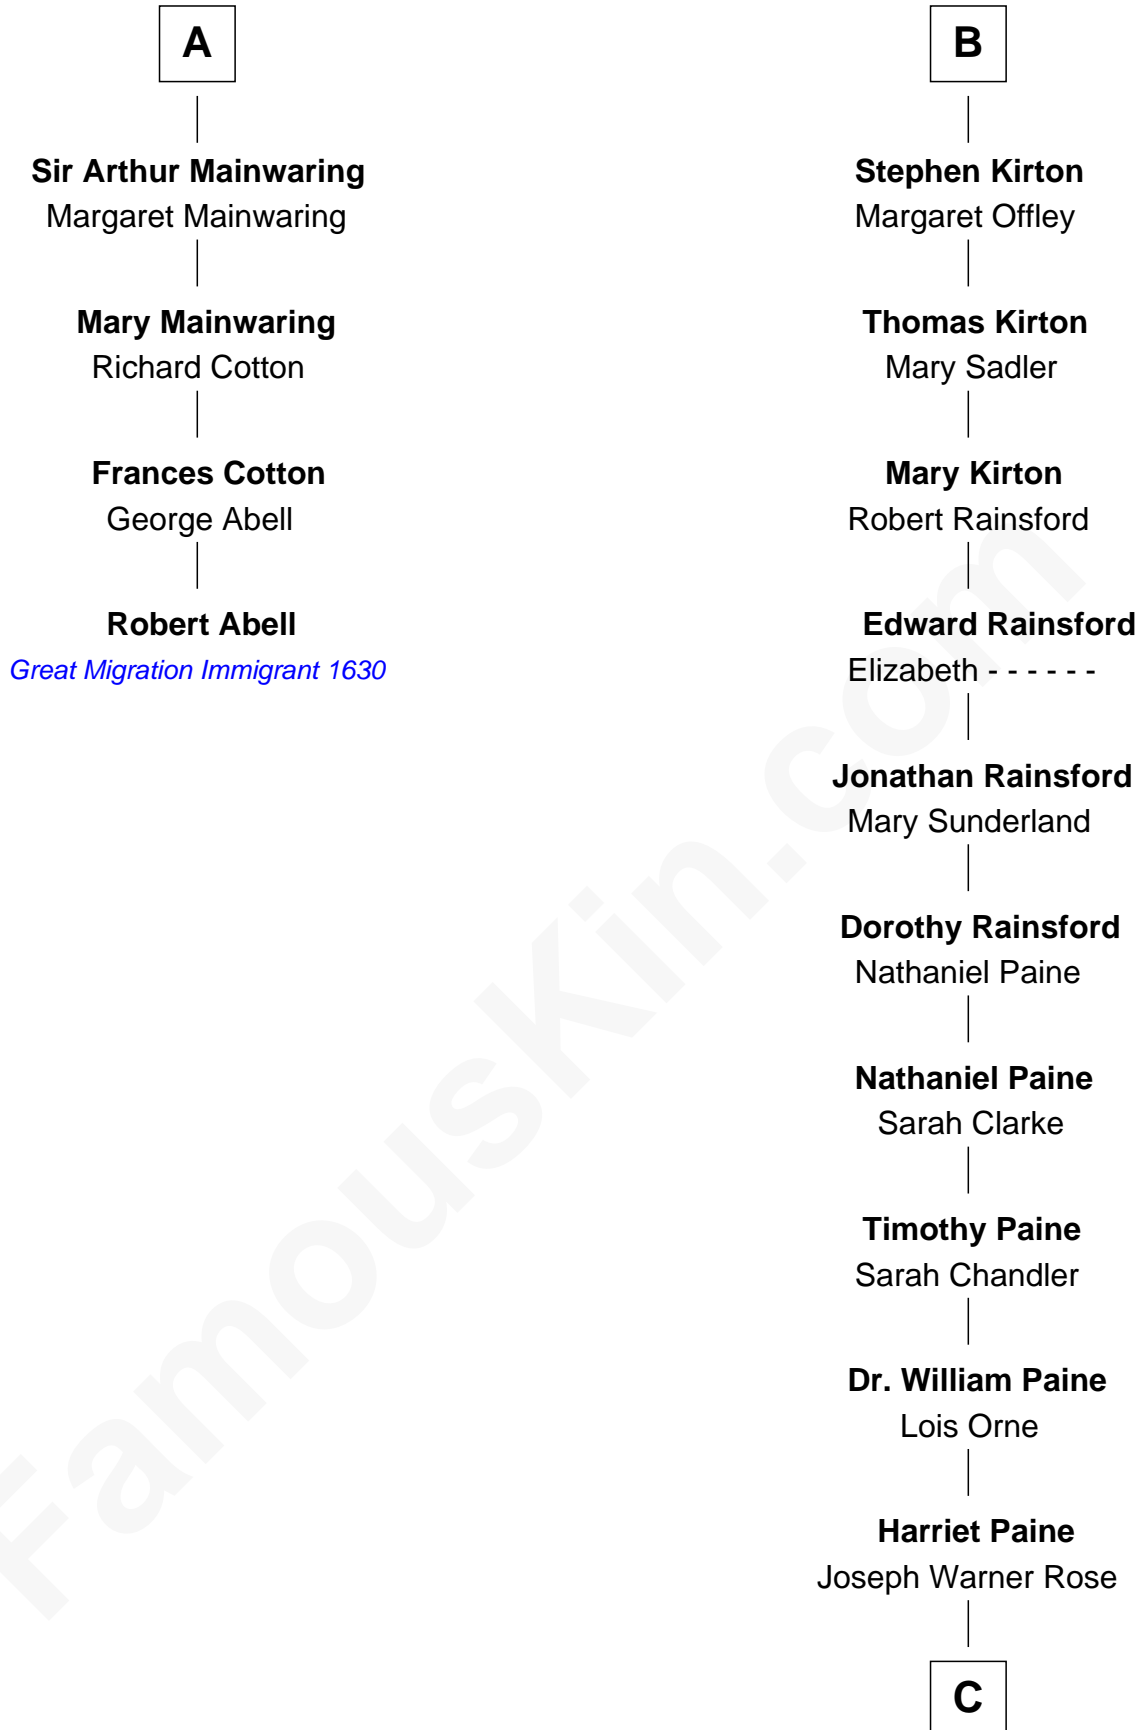

FamousKin.com

Relationship Chart of

Robert Abell

(c1605 - 1663) Great Migration Immigrant 1630

10th cousin 9 times removed of

Alice (Lee) Roosevelt

First Wife of President Theodore Roosevelt

C

Harriet Paine Rose

John Clarke Lee

George Cabot Lee

Caroline Watts Haskell

Alice (Lee) Roosevelt

Wife of President Theodore Roosevelt

FamousKin.com