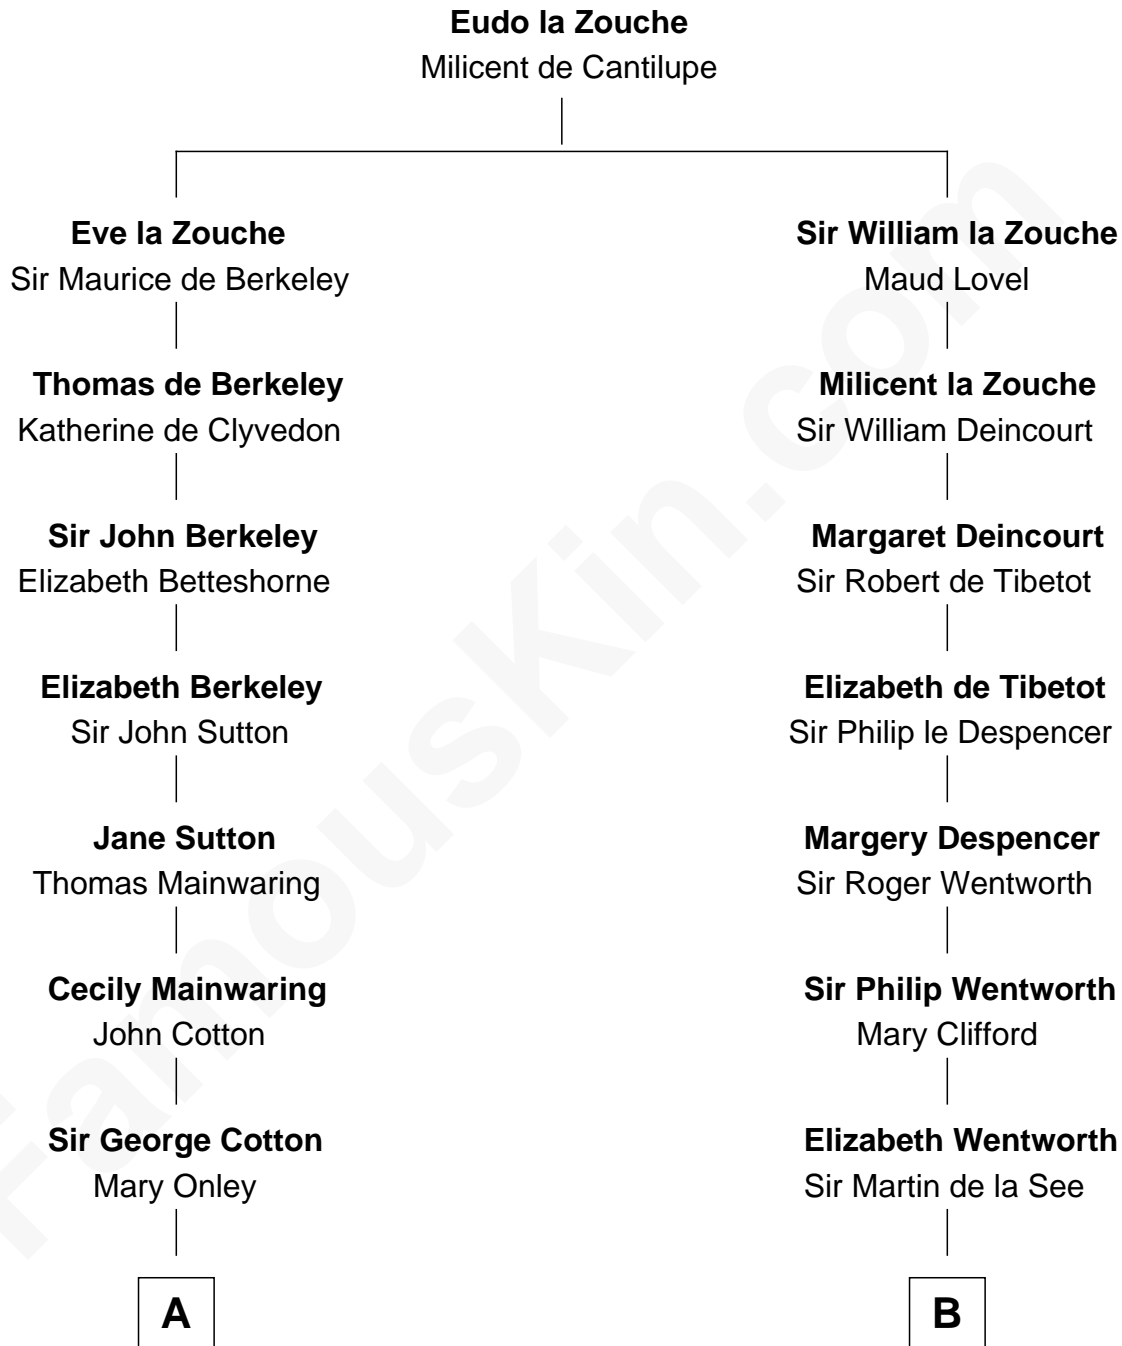

FamousKin.com

Relationship Chart of

Robert Abell

(c1605 - 1663) Great Migration Immigrant 1630

9th cousin 12 times removed of

Alice (Lee) Roosevelt

First Wife of President Theodore Roosevelt