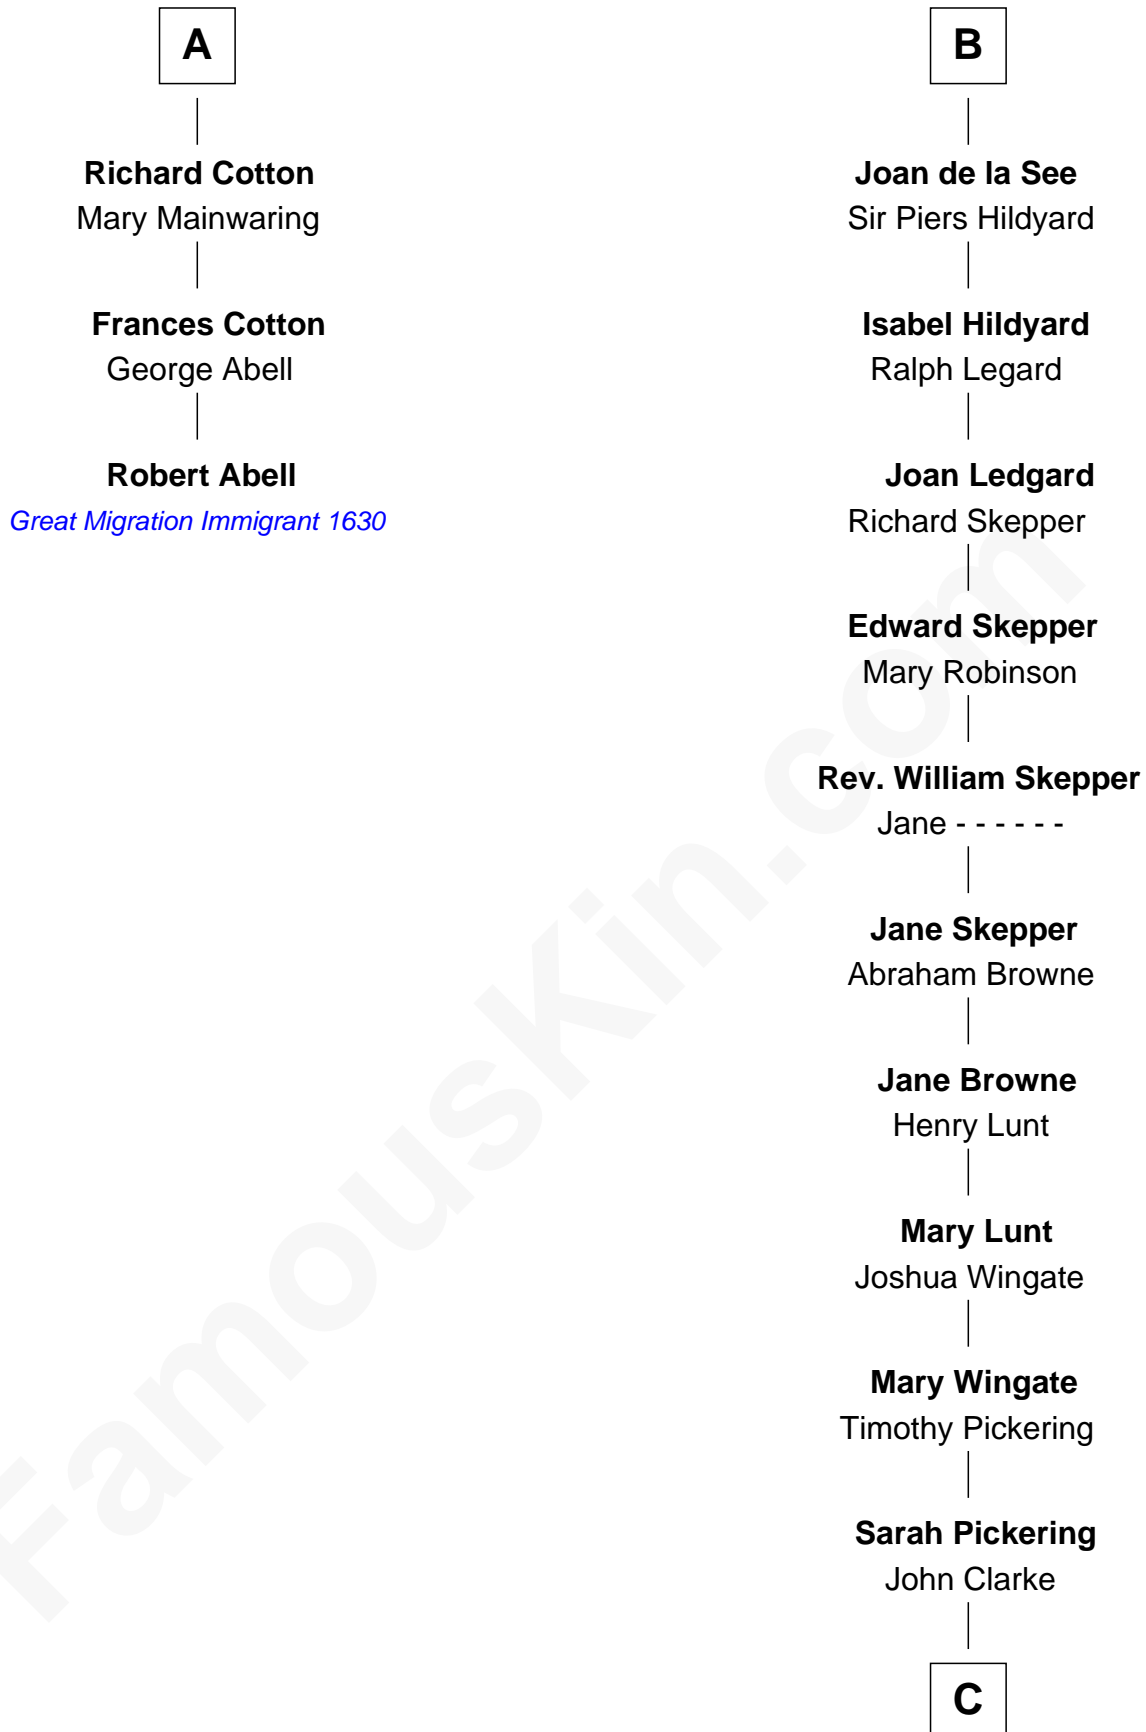

## Relationship Chart of

### Robert Abell

(c1605 - 1663) Great Migration Immigrant 1630

9th cousin 12 times removed of

### Alice (Lee) Roosevelt

First Wife of President Theodore Roosevelt

**C**

**Nancy Clarke**

Francis Cabot

**Mary Ann Cabot**

Nathaniel Cabot Lee

**John Clarke Lee**