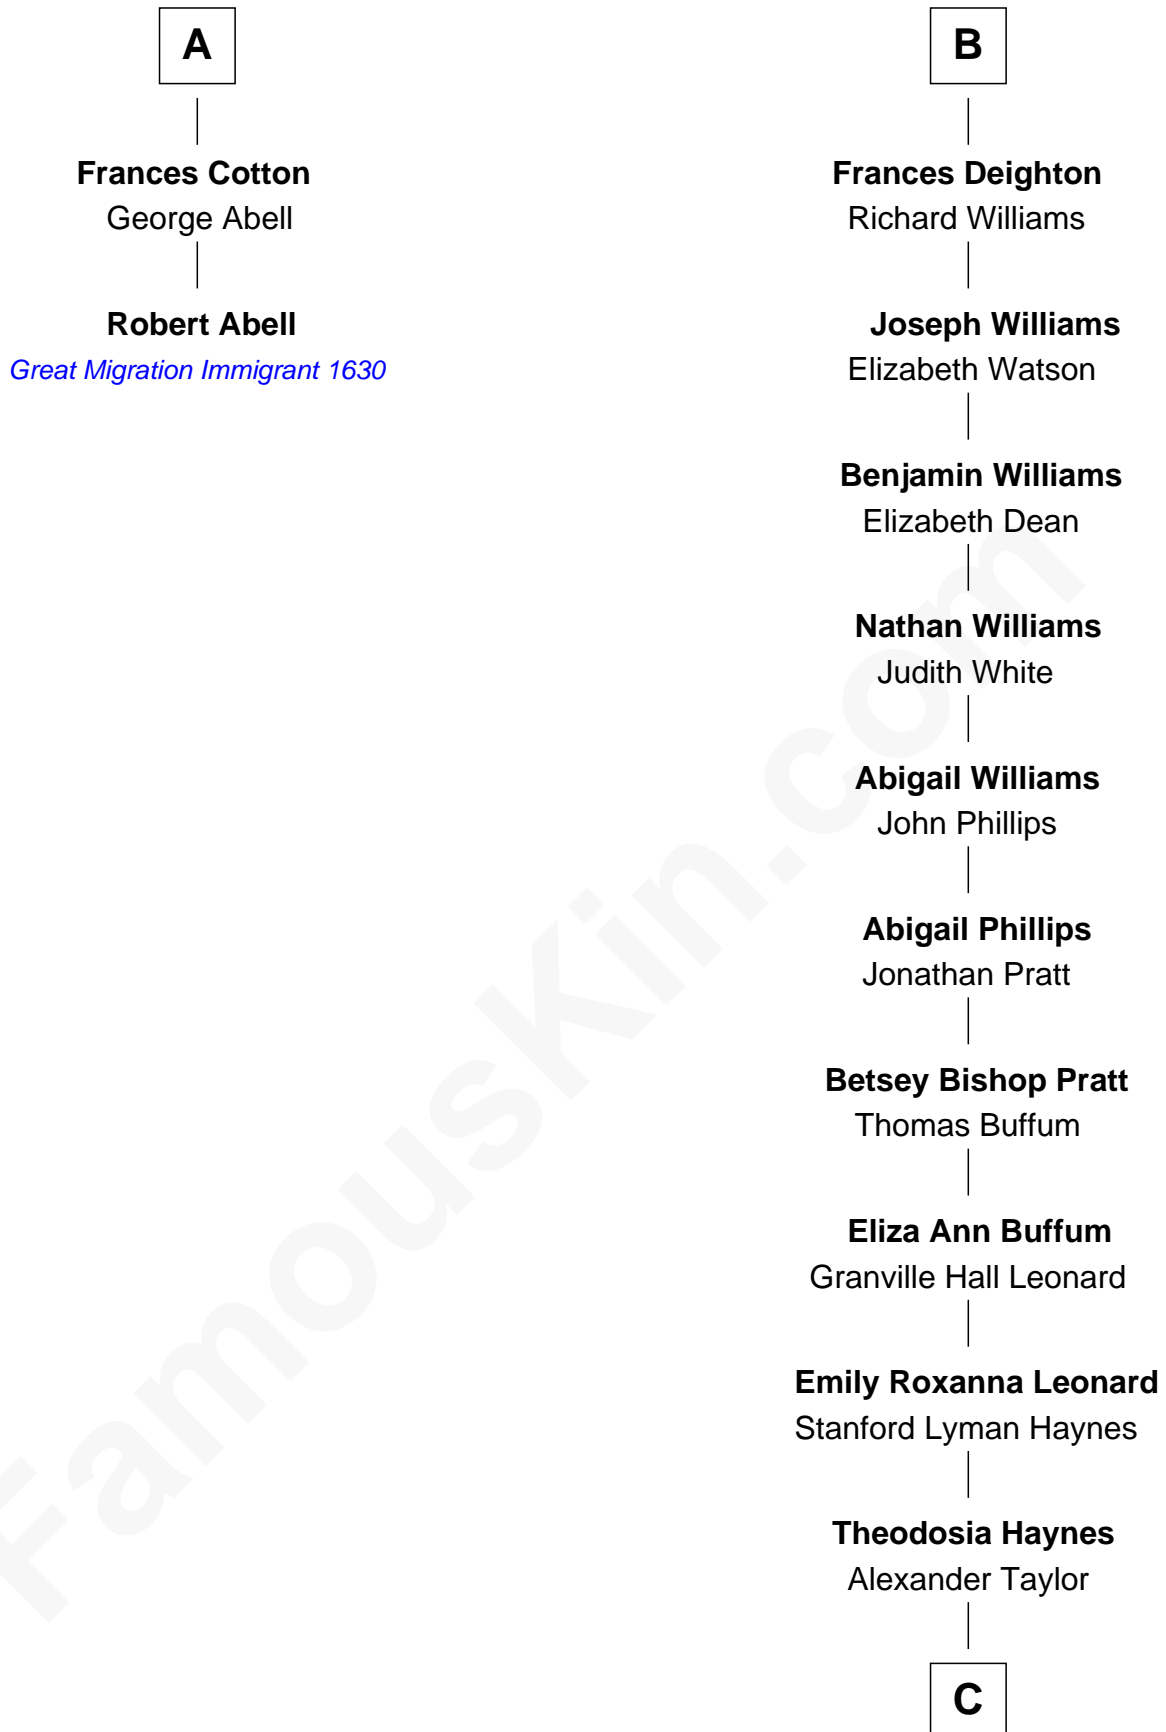

FamousKin.com

Relationship Chart of

Robert Abell

(c1605 - 1663) Great Migration Immigrant 1630

8th cousin 10 times removed of

James Taylor
Singer-Songwriter

Sir Edmund Ferrers
Ellen Roche

C

Dr. Isaac Montrose Taylor

Gertrude Arline Woodard

James Taylor

Singer-Songwriter

FamousKin.com