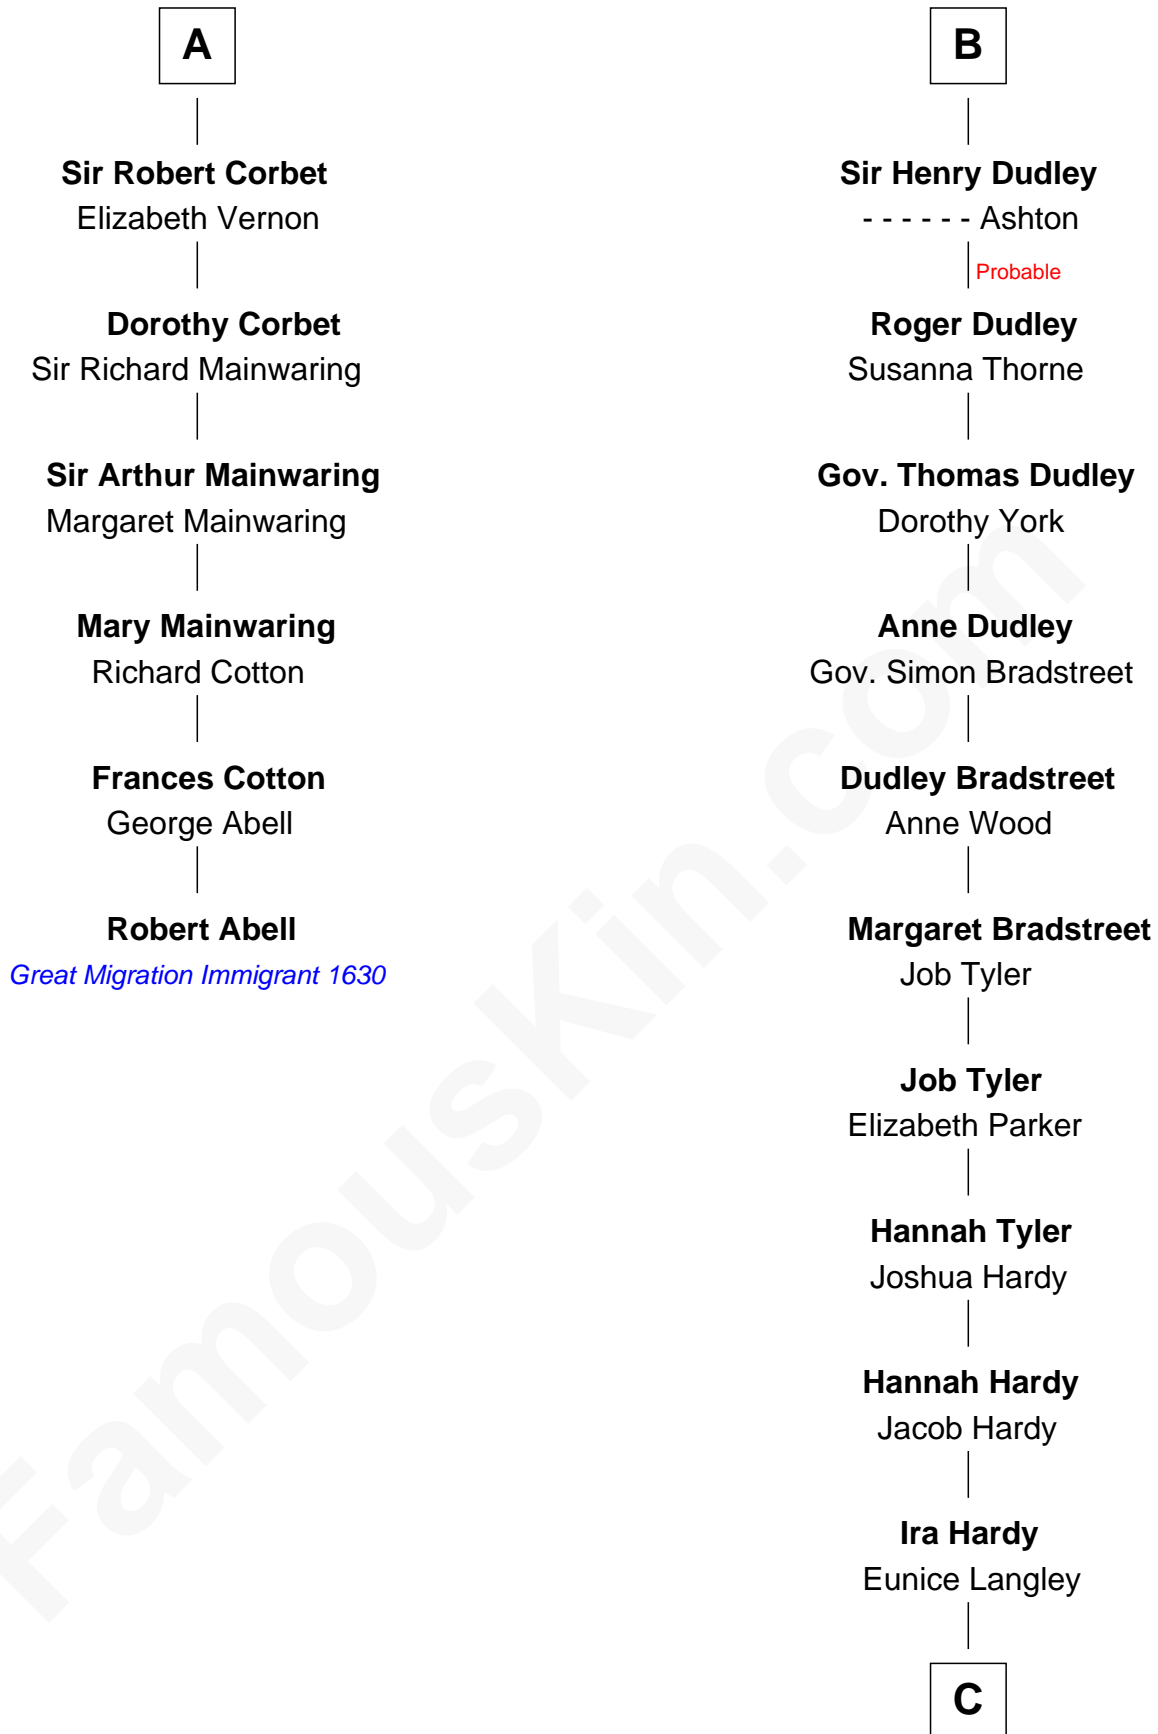

# FamousKin.com Relationship Chart of

**Robert Abell**

(c1605 - 1663) Great Migration Immigrant 1630

12th cousin 9 times removed of

**James Taylor**

Singer-Songwriter

**C**

—  
**Lovercia L. Hardy**

Willard Knox  
—

**Fred Charles Knox**

Ruth Elizabeth Collins  
—

**Ella Angelique Knox**

Henry Herman Woodard  
—

**Gertrude Arline Woodard**

Dr. Isaac Montrose Taylor  
—

**James Taylor**