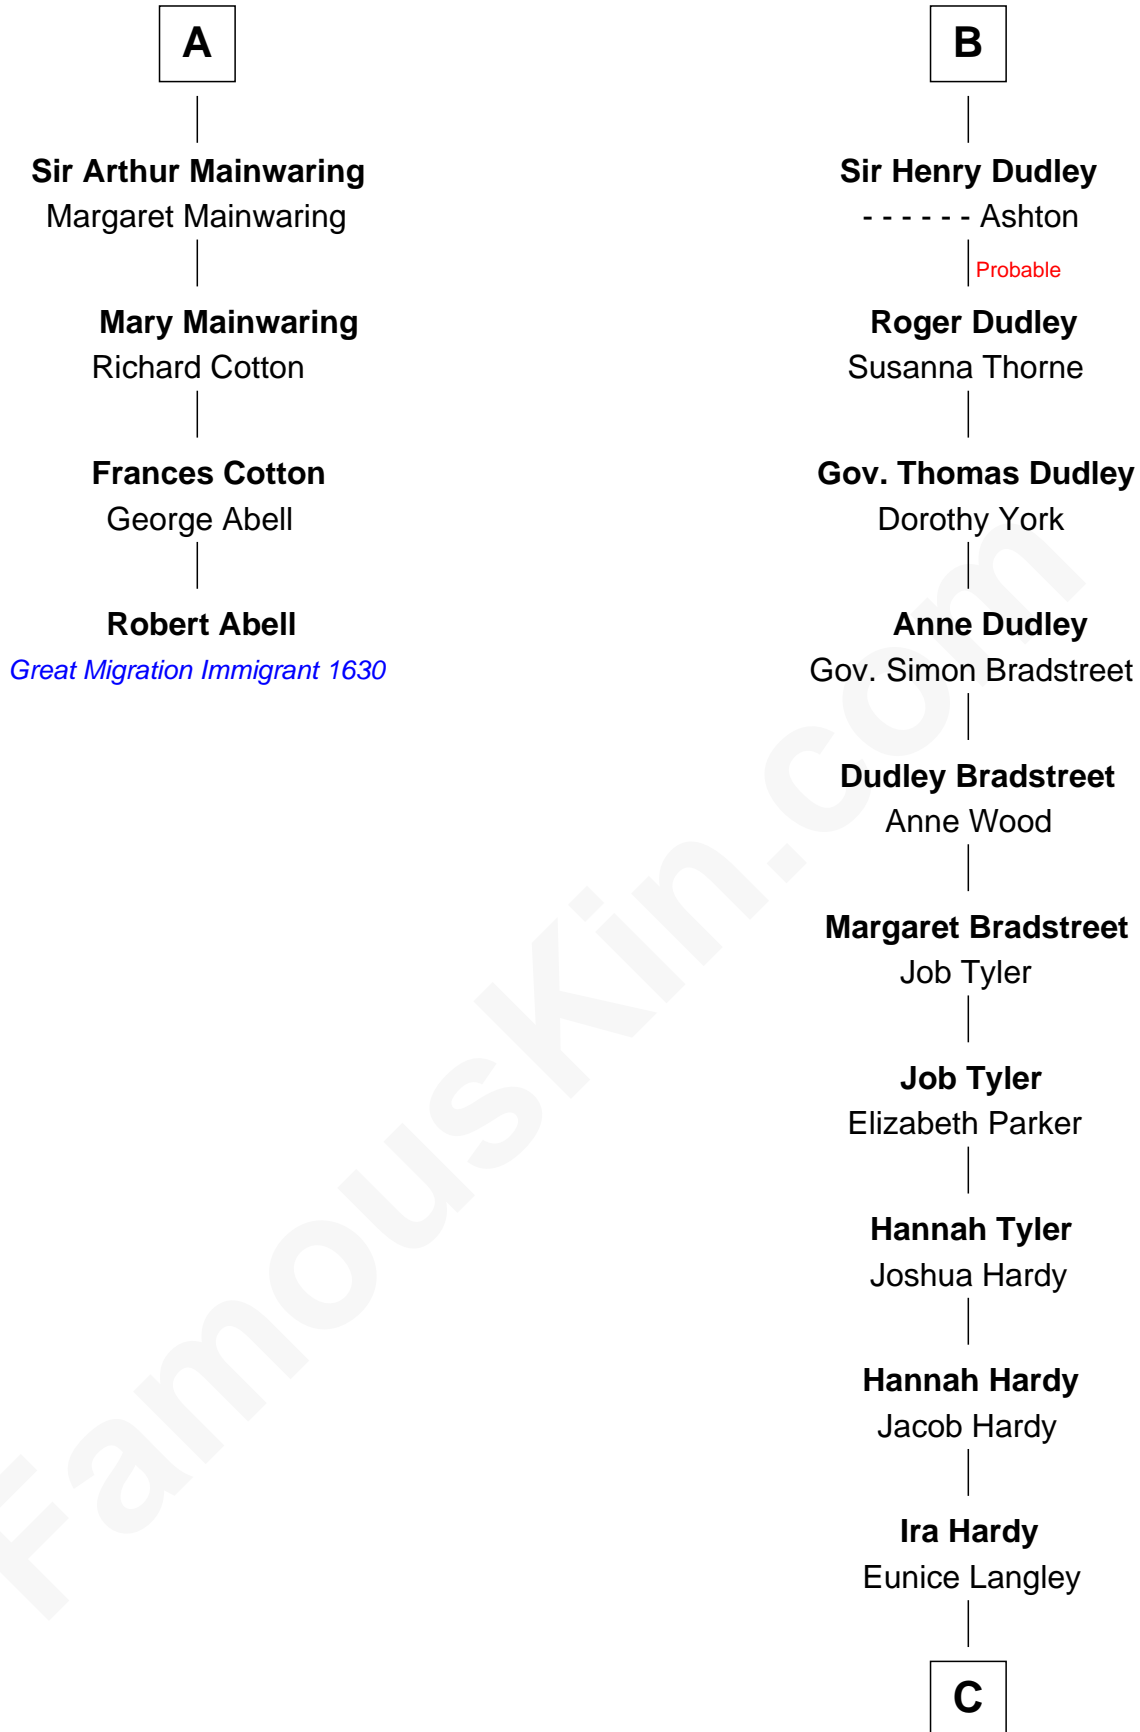

# FamousKin.com Relationship Chart of

**Robert Abell**

(c1605 - 1663) *Great Migration Immigrant 1630*

10th cousin 11 times removed of

**James Taylor**

*Singer-Songwriter*

**Sir William de Ros**  
Margery de Badlesmere

**C**

—  
**Lovercia L. Hardy**

Willard Knox  
—

**Fred Charles Knox**

Ruth Elizabeth Collins  
—

**Ella Angelique Knox**

Henry Herman Woodard  
—

**Gertrude Arline Woodard**

Dr. Isaac Montrose Taylor  
—

**James Taylor**

*Singer-Songwriter*

FamousKin.com