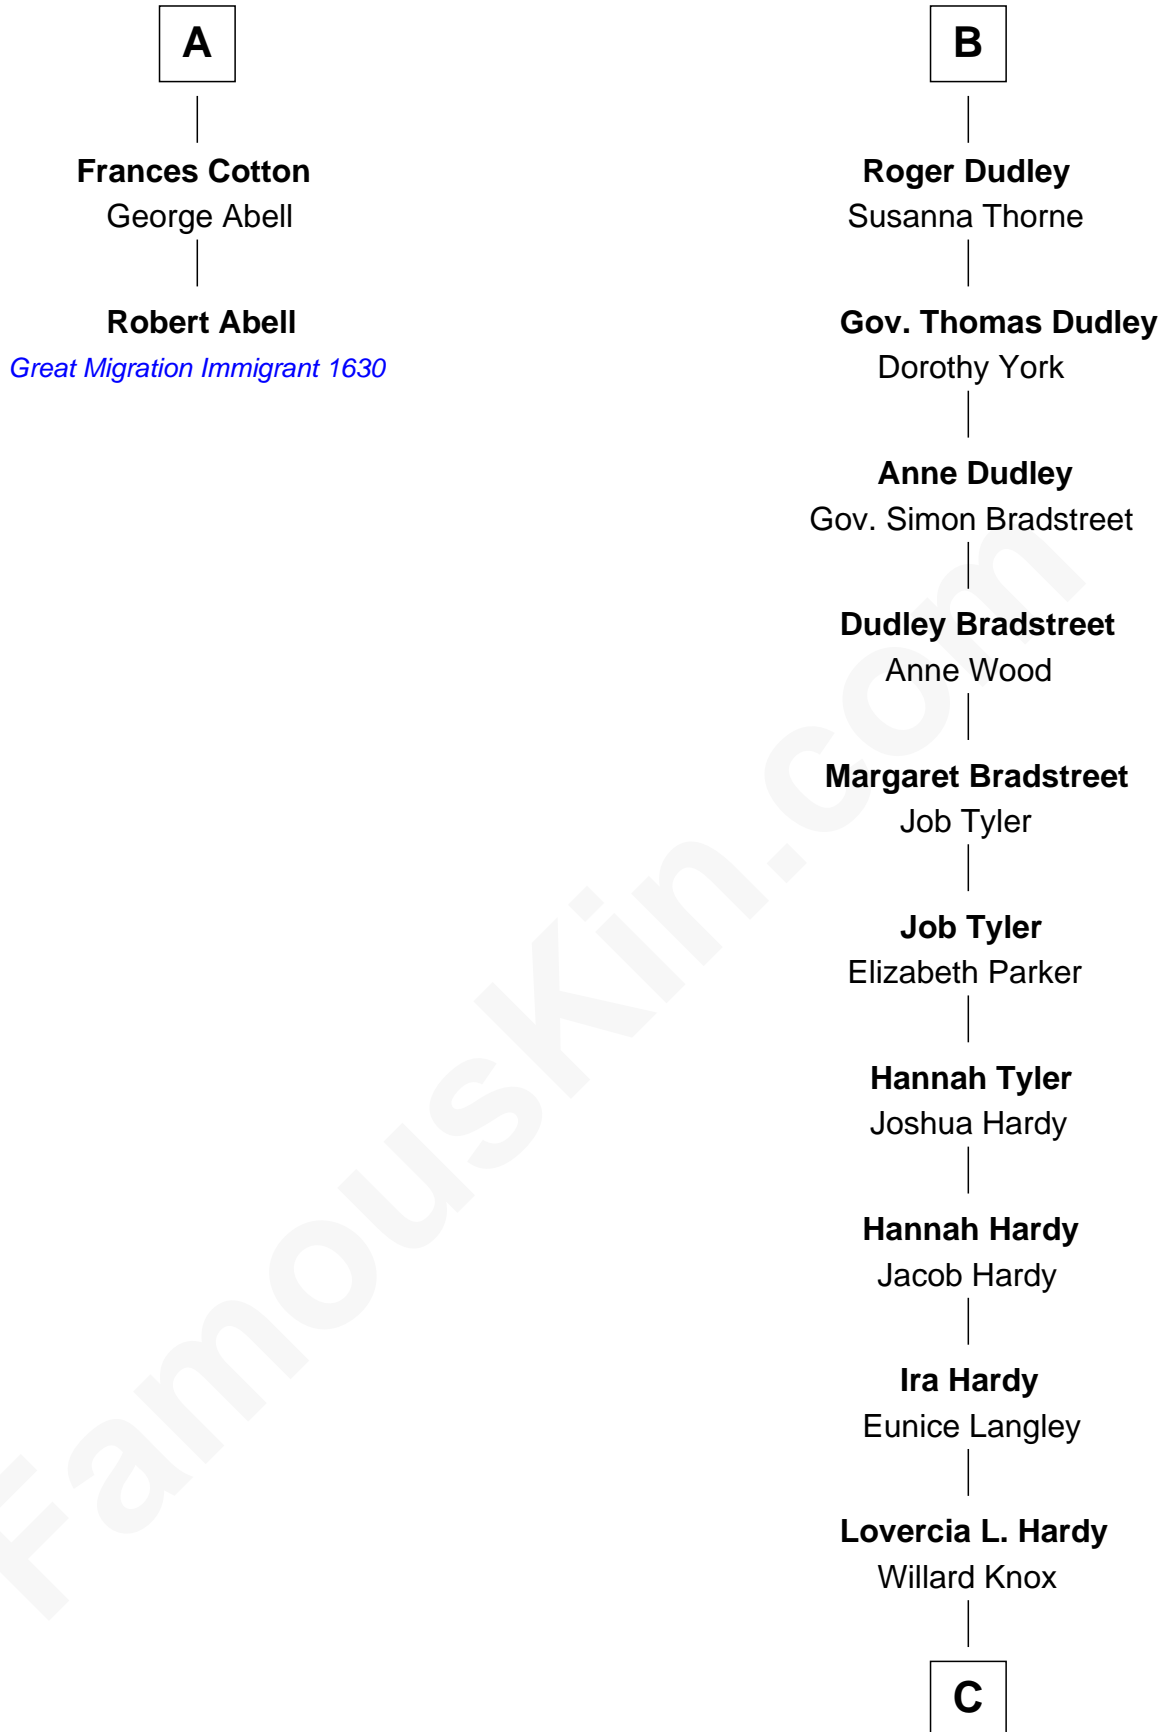

FamousKin.com Relationship Chart of

Robert Abell

(c1605 - 1663) Great Migration Immigrant 1630

8th cousin 12 times removed of

James Taylor

Singer-Songwriter

Sir Maurice de Berkeley

Eve la Zouche

Thomas de Berkeley
Katherine de Clyvedon

Sir John Berkeley
Elizabeth Betteshorne

Elizabeth Berkeley
Sir John Sutton

Jane Sutton
Thomas Mainwaring

Cecily Mainwaring
John Cotton

Sir George Cotton
Mary Onley

Richard Cotton
Mary Mainwaring

A

Thomas de Berkeley
Katherine de Clyvedon

Sir John Berkeley
Elizabeth Betteshorne

Elizabeth Berkeley
Sir John Sutton

Sir Edmund Sutton
Joyce Tiptoft

Sir Edward Sutton
Cecily Willoughby

Sir John Sutton
Cecily Grey

Sir Henry Dudley
----- Ashton

Probable

B

C

Fred Charles Knox
Ruth Elizabeth Collins

Ella Angelique Knox
Henry Herman Woodard

Gertrude Arline Woodard
Dr. Isaac Montrose Taylor

James Taylor
Singer-Songwriter