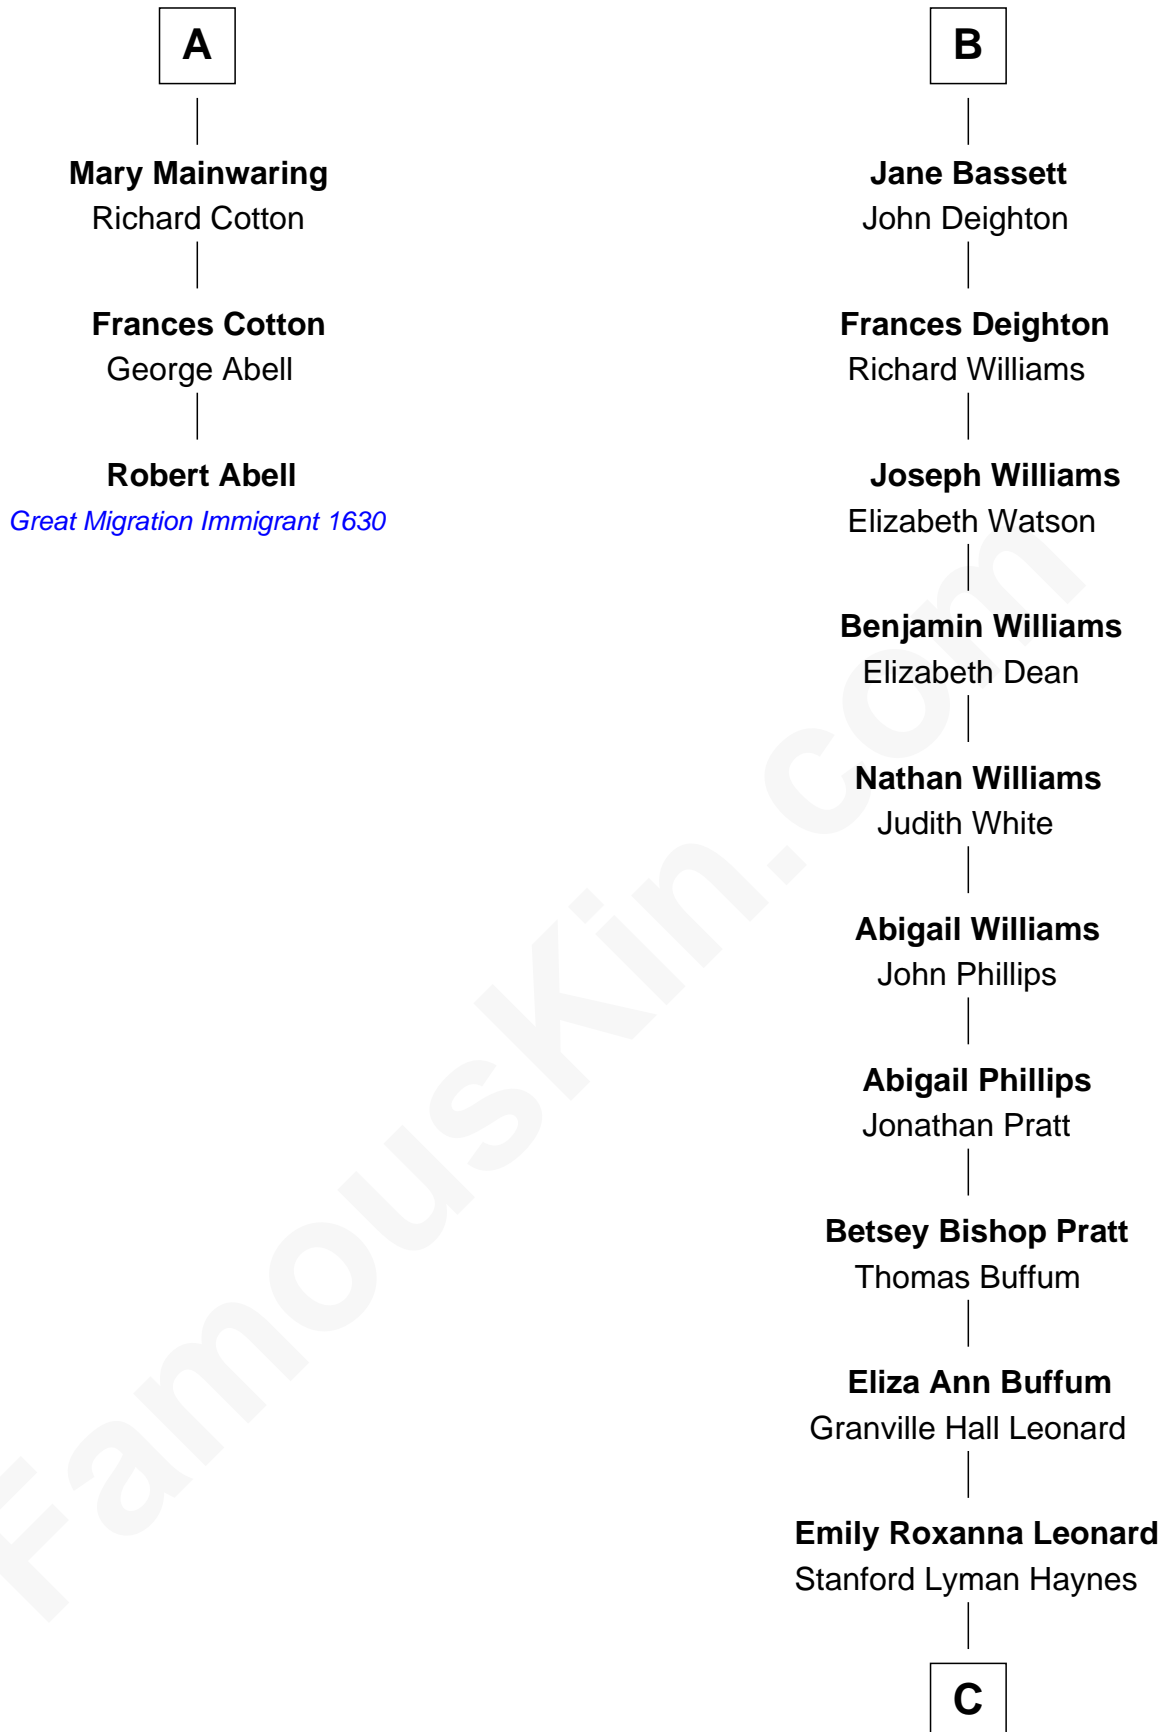

### Robert Abell

(c1605 - 1663) Great Migration Immigrant 1630

9th cousin 10 times removed of

**James Taylor**  
Singer-Songwriter

**Sir Richard Fitzalan**  
Elizabeth de Bohun

**Joan Fitzalan**  
Sir William Beauchamp

**Joan Beauchamp**  
James Butler

**Elizabeth Butler**  
John Talbot

**Ann Talbot**  
Sir Henry Vernon

**Elizabeth Vernon**  
Sir Robert Corbet

**Dorothy Corbet**  
Sir Richard Mainwaring

**Sir Arthur Mainwaring**  
Margaret Mainwaring

**A**

**Elizabeth Fitzalan**  
Sir Thomas Mowbray

**Isabel Mowbray**  
Sir James Berkeley

**Maurice Berkeley**  
Isabel Mead

**Anne Berkeley**  
Sir William Dennis

**Isabel Dennis**  
Sir John Berkeley

**Elizabeth Berkeley**  
Henry Lygon

**Elizabeth Lygon**  
Edward Bassett

**B**

**C**

**Theodosia Haynes**

Alexander Taylor

**Dr. Isaac Montrose Taylor**

Gertrude Arline Woodard

**James Taylor**