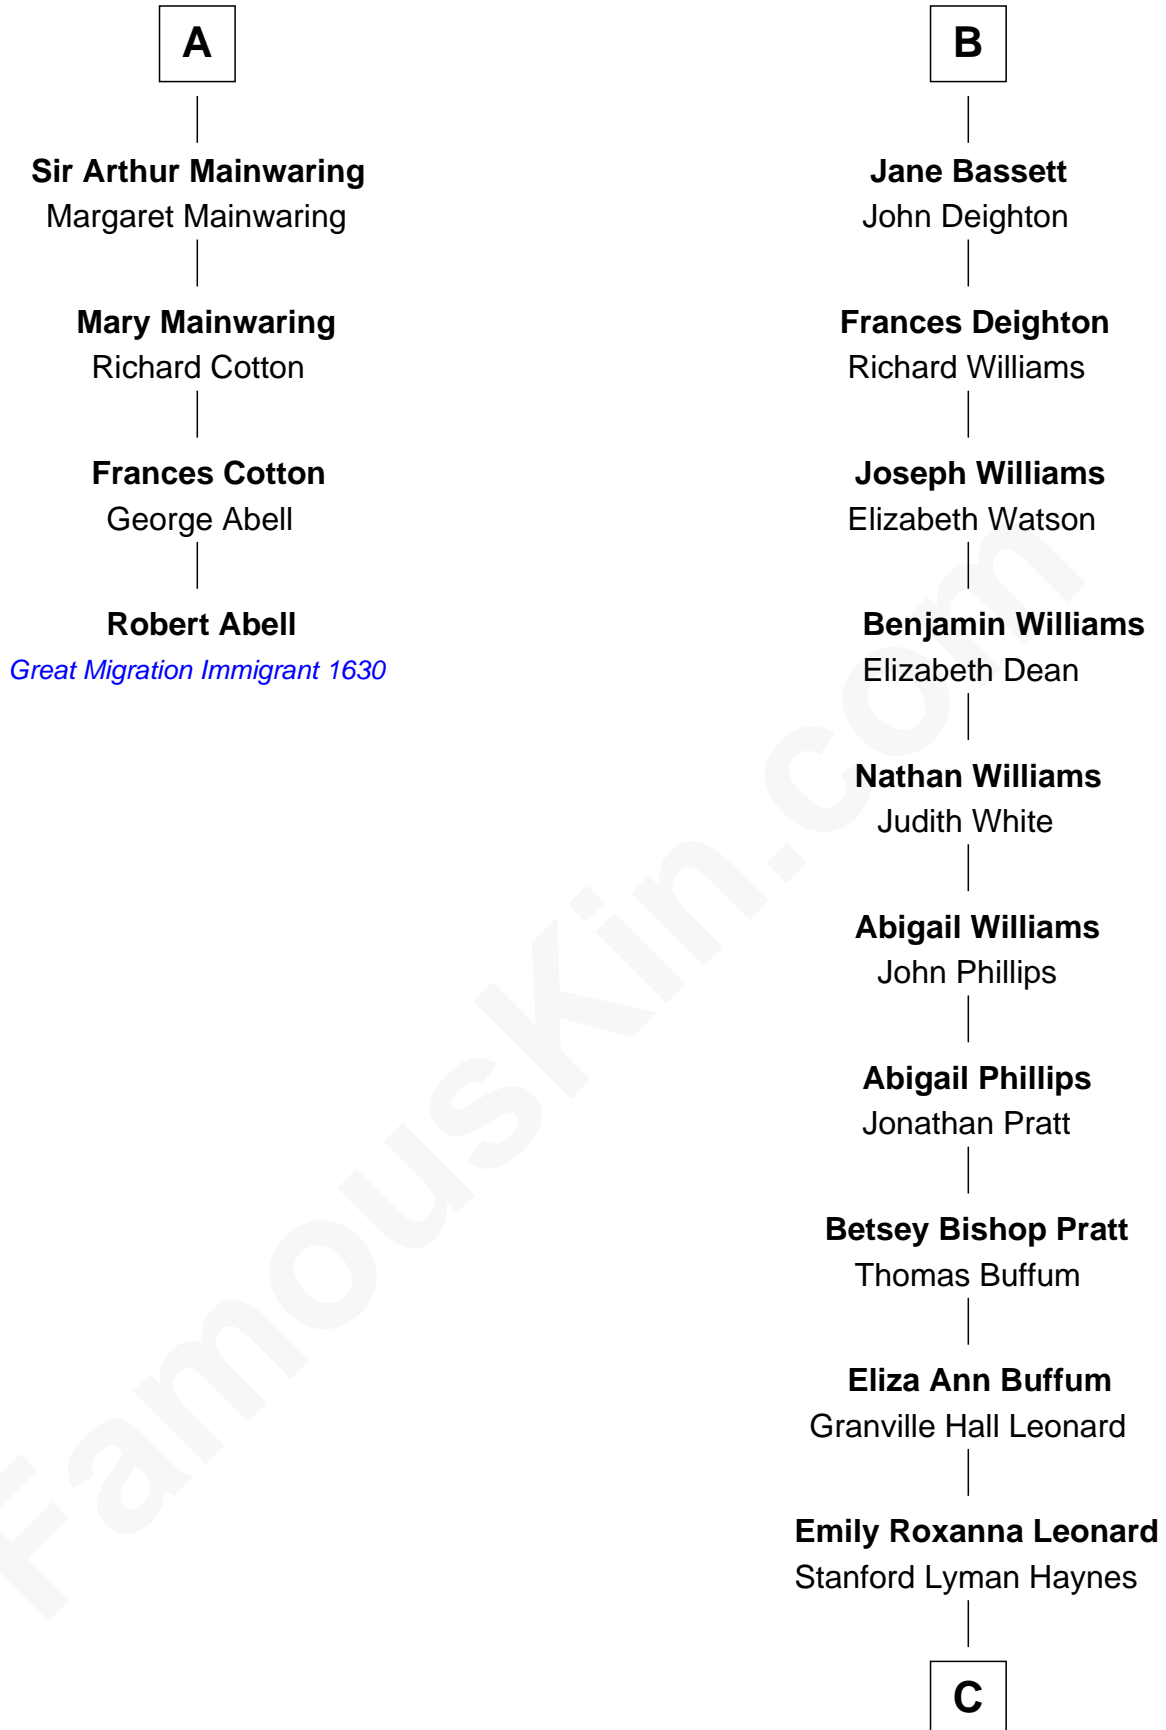

FamousKin.com Relationship Chart of

Robert Abell

(c1605 - 1663) *Great Migration Immigrant 1630*

10th cousin 9 times removed of

James Taylor

Singer-Songwriter

John de Mowbray
Elizabeth de Segrave

C

Theodosia Haynes

Alexander Taylor

Dr. Isaac Montrose Taylor

Gertrude Arline Woodard

James Taylor

Singer-Songwriter

FamousKin.com