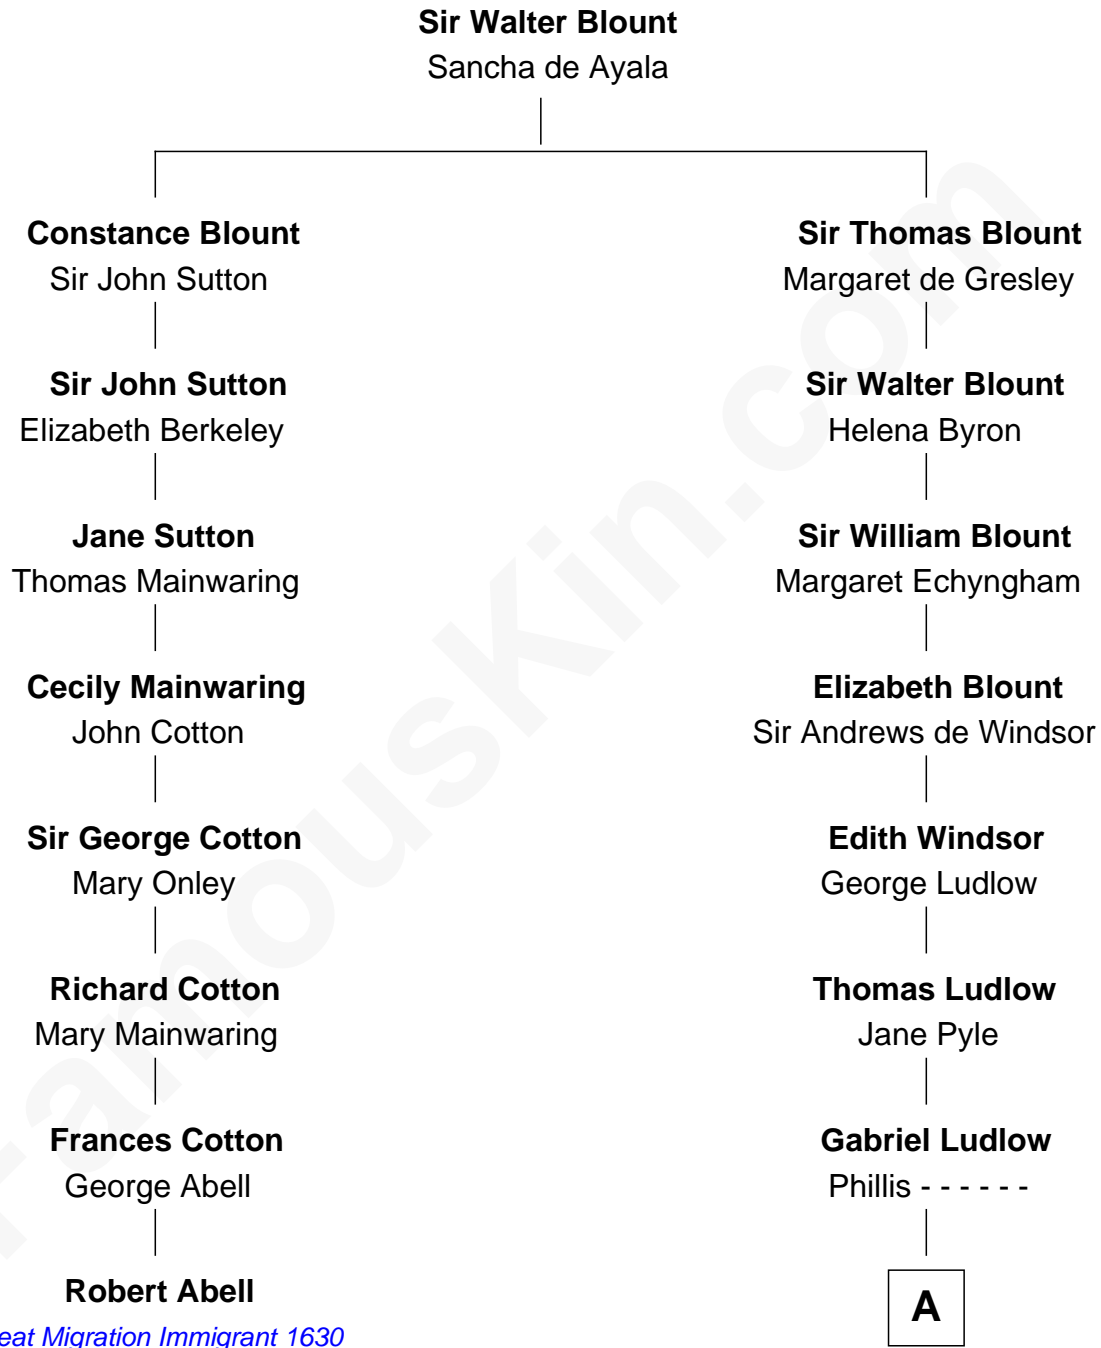

FamousKin.com

Relationship Chart of

Robert Abell

(c1605 - 1663) *Great Migration Immigrant 1630*

7th cousin 3 times removed of

Carter Braxton

Signer of the Declaration of Independence

A

—
Sarah Ludlow
Col. John Carter

—
Col. Robert Carter
Elizabeth Landon

—
Mary Carter
George Braxton

—
Carter Braxton

Signer of Declaration of Independence

FamousKin.com