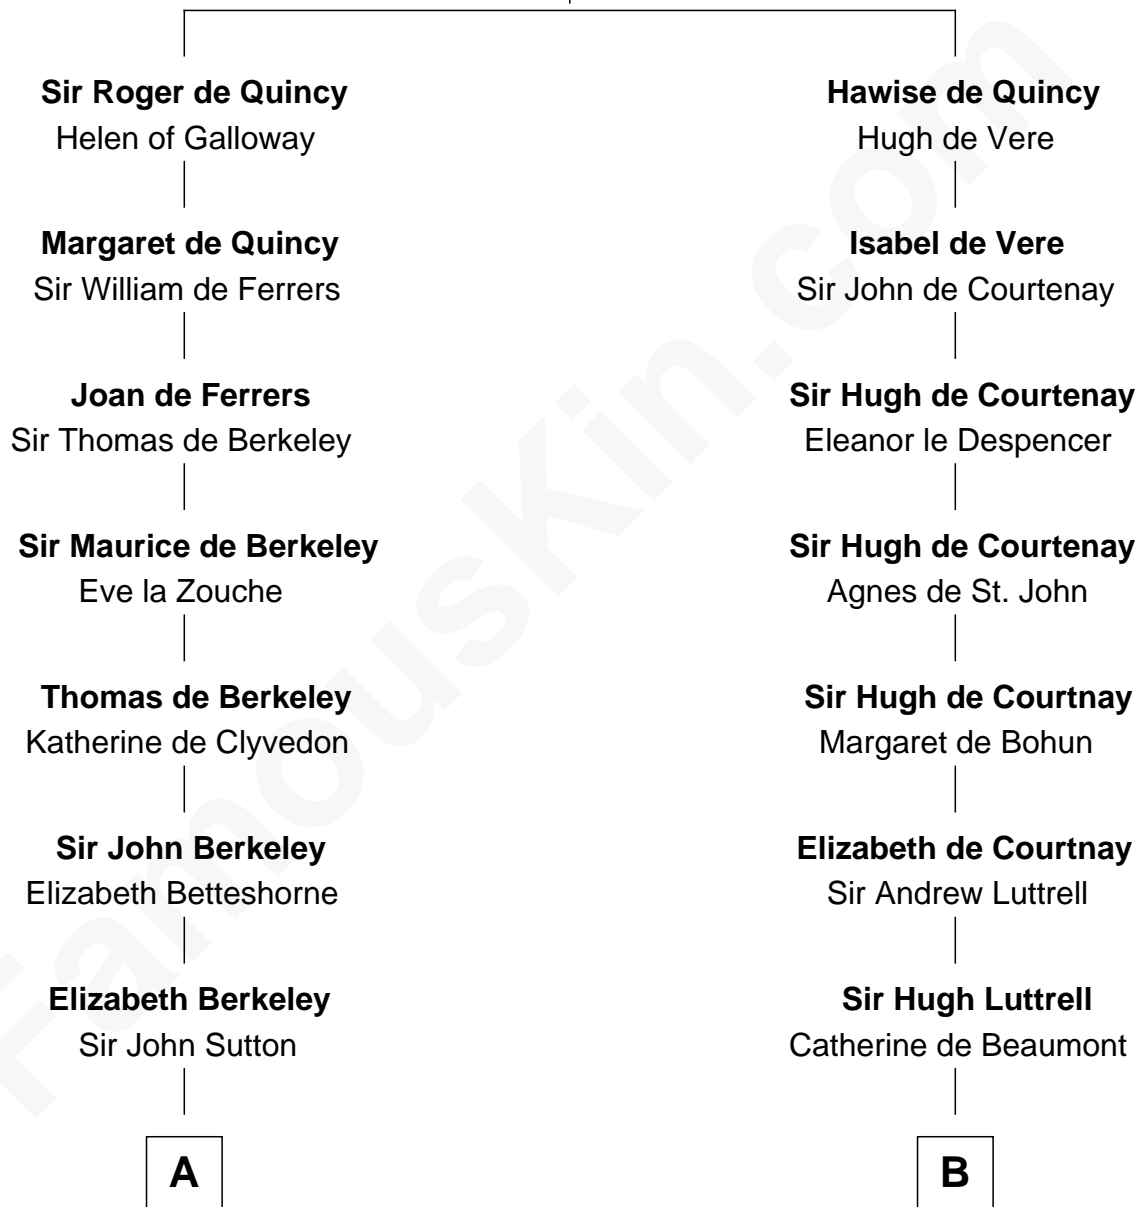

FamousKin.com Relationship Chart of

Robert Abell

(c1605 - 1663) Great Migration Immigrant 1630

12th cousin 5 times removed of

Carter Braxton

Signer of the Declaration of Independence

Saher de Quincy
Margaret de Beaumont

A

Jane Sutton
Thomas Mainwaring

Cecily Mainwaring
John Cotton

Sir George Cotton
Mary Onley

Richard Cotton
Mary Mainwaring

Frances Cotton
George Abell

Robert Abell
Great Migration Immigrant 1630

B