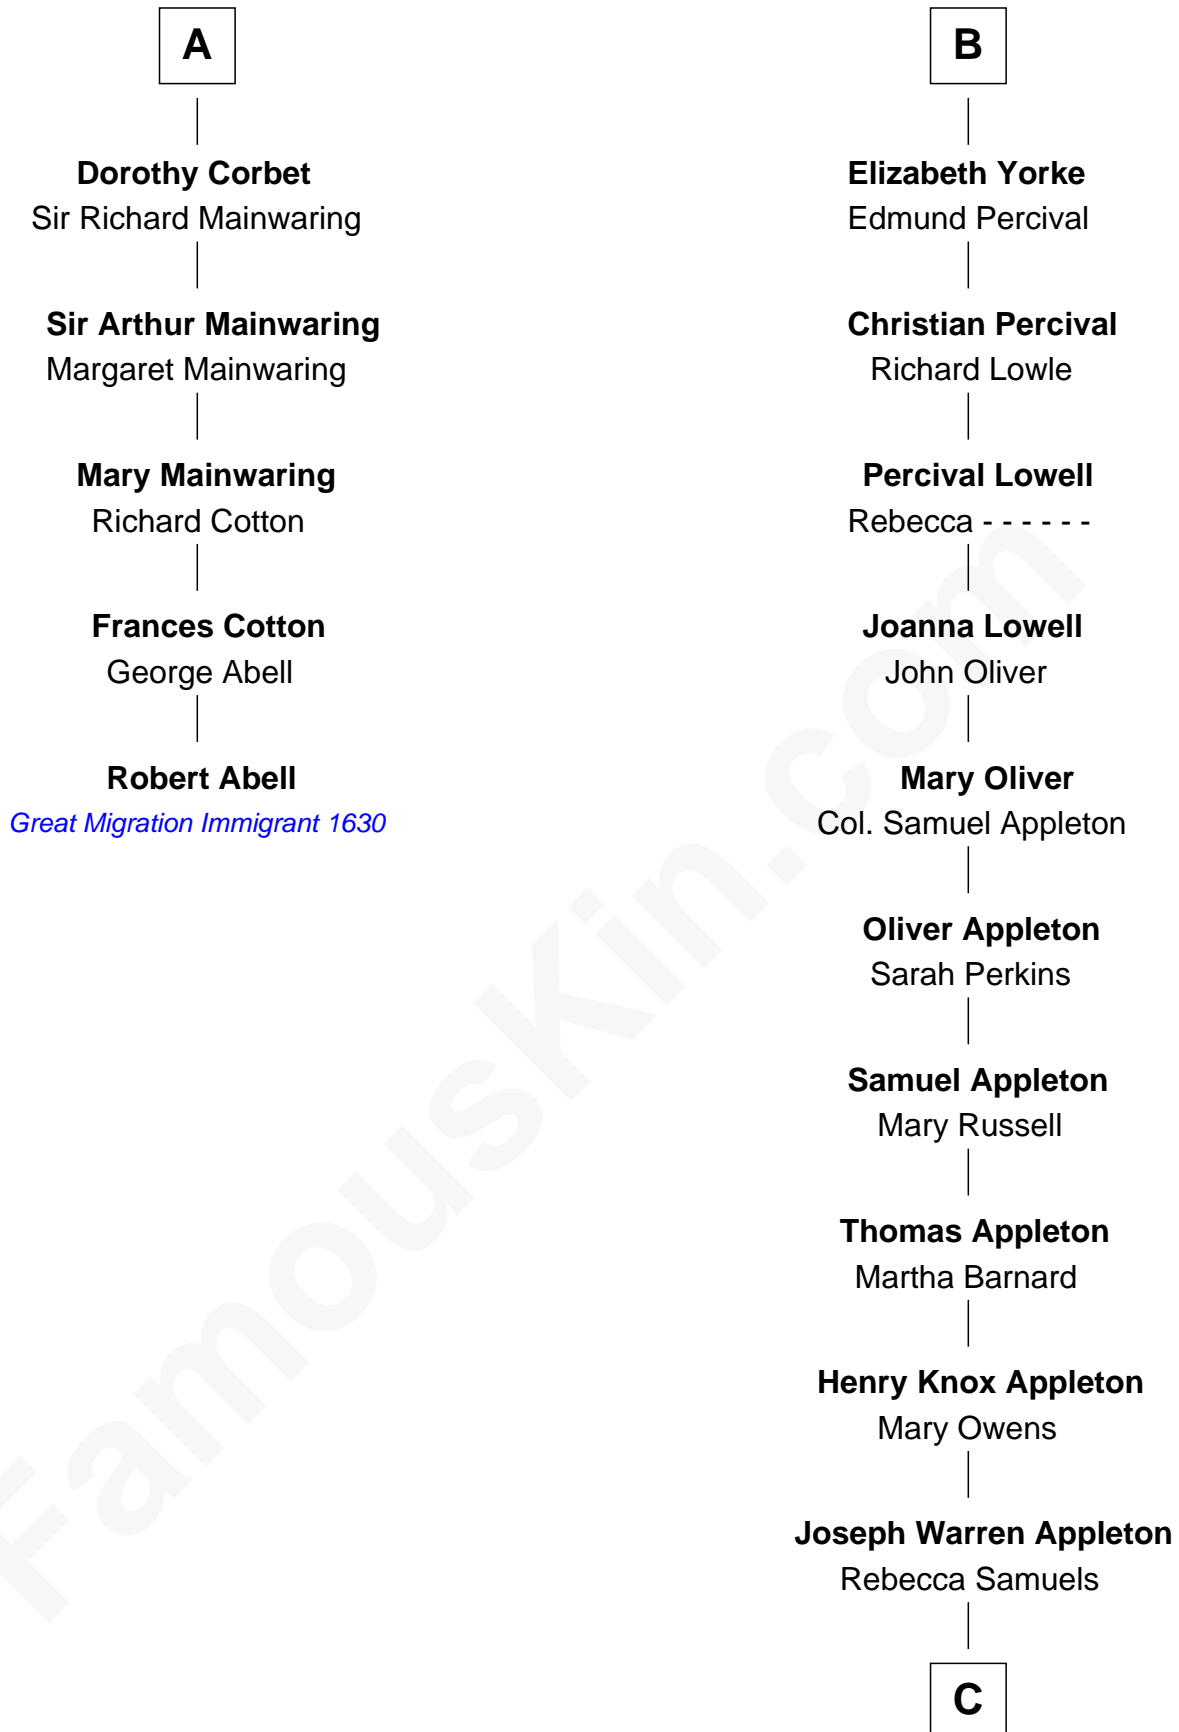

FamousKin.com Relationship Chart of

Robert Abell

(c1605 - 1663) *Great Migration Immigrant 1630*

11th cousin 10 times removed of

Marie-Chantal Miller

Crown Princess of Greece

Humphrey de Bohun

Elizabeth Plantagenet

Elizabeth Courtnay

Sir Hugh Luttrell

Margaret Hill

Eleanor Luttrell

Roger Yorke

B

C

George H. Appleton