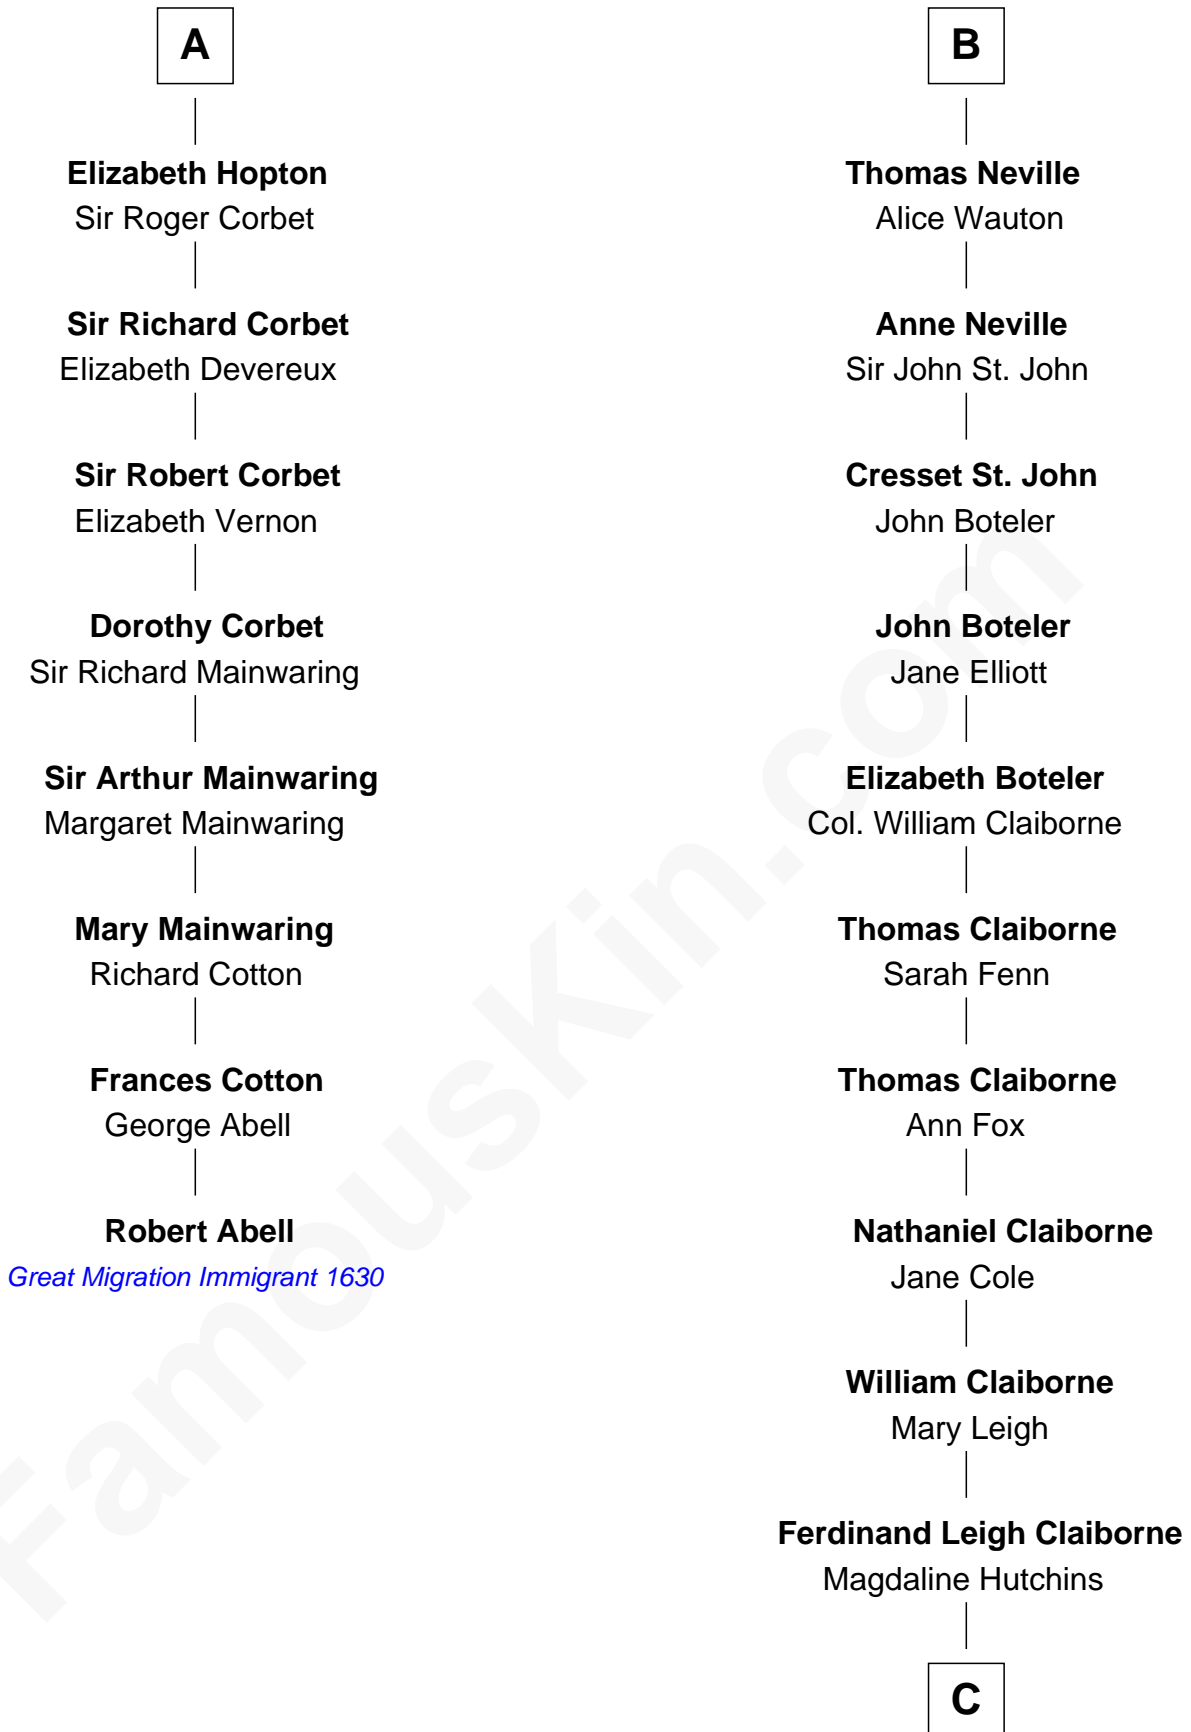

FamousKin.com Relationship Chart of

Robert Abell

(c1605 - 1663) Great Migration Immigrant 1630

14th cousin 7 times removed of

Cokie Roberts

Author and TV Journalist

Sir Henry de Hastings

Joan de Cantilupe

C

Ferdinand Leigh Claiborne

Courtney Ann Terrell

Judge Louis Bingaman Claiborne

Rosa Marie Pourciau

Roland Philemon Claiborne

Martha Corinne Morrison

Marie Corinne Morrison Claiborne