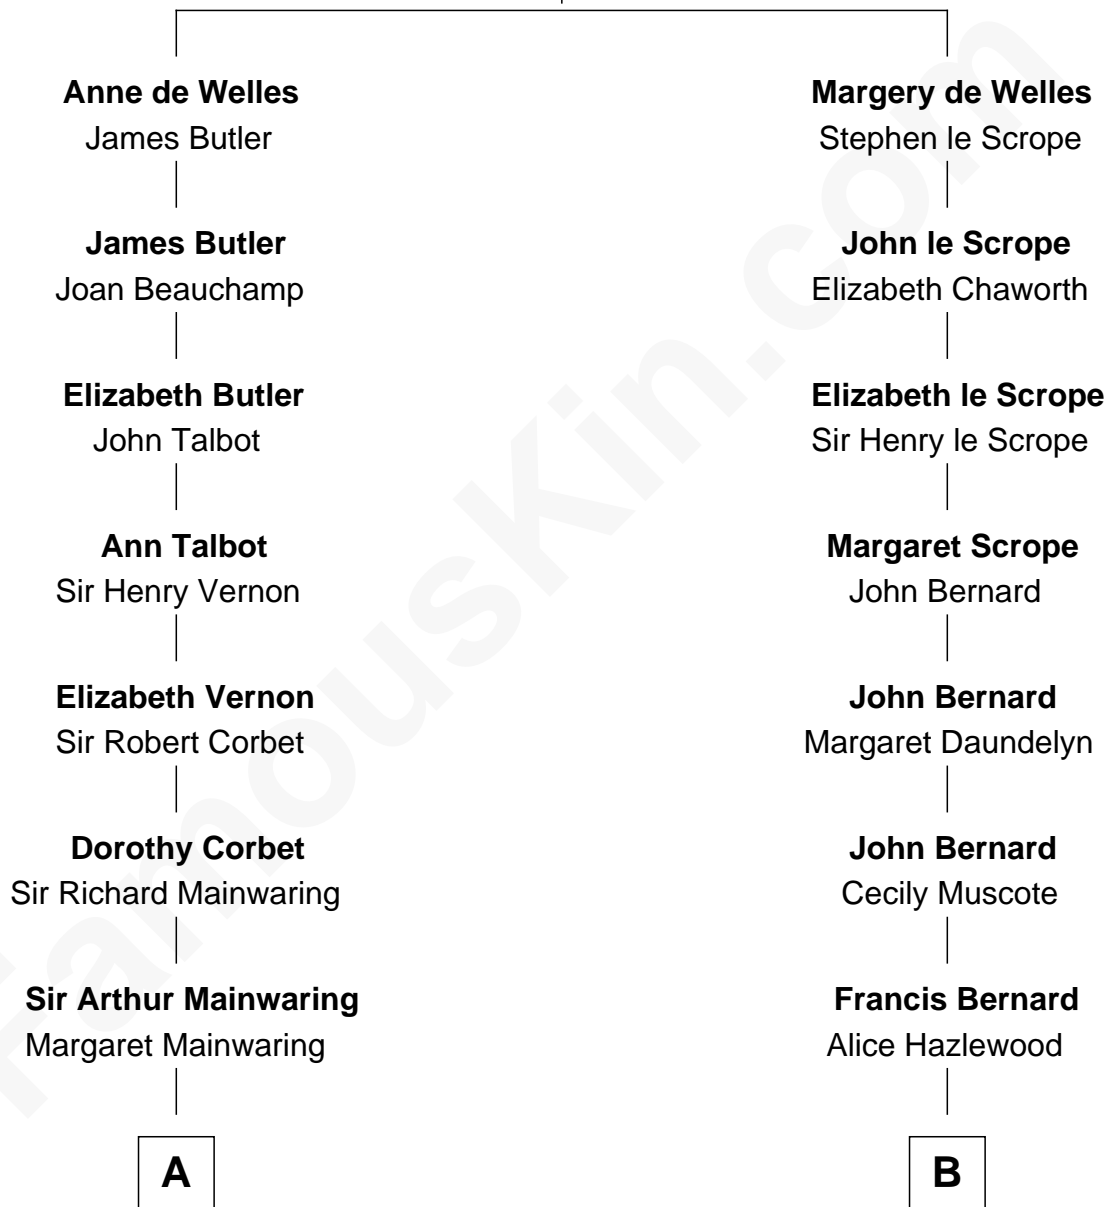

FamousKin.com Relationship Chart of

Robert Abell

(c1605 - 1663) Great Migration Immigrant 1630

9th cousin 3 times removed of

James Madison

4th U.S. President

John de Welles

Maud de Roos

A

Mary Mainwaring

Richard Cotton

Frances Cotton

George Abell

Robert Abell

Great Migration Immigrant 1630

B