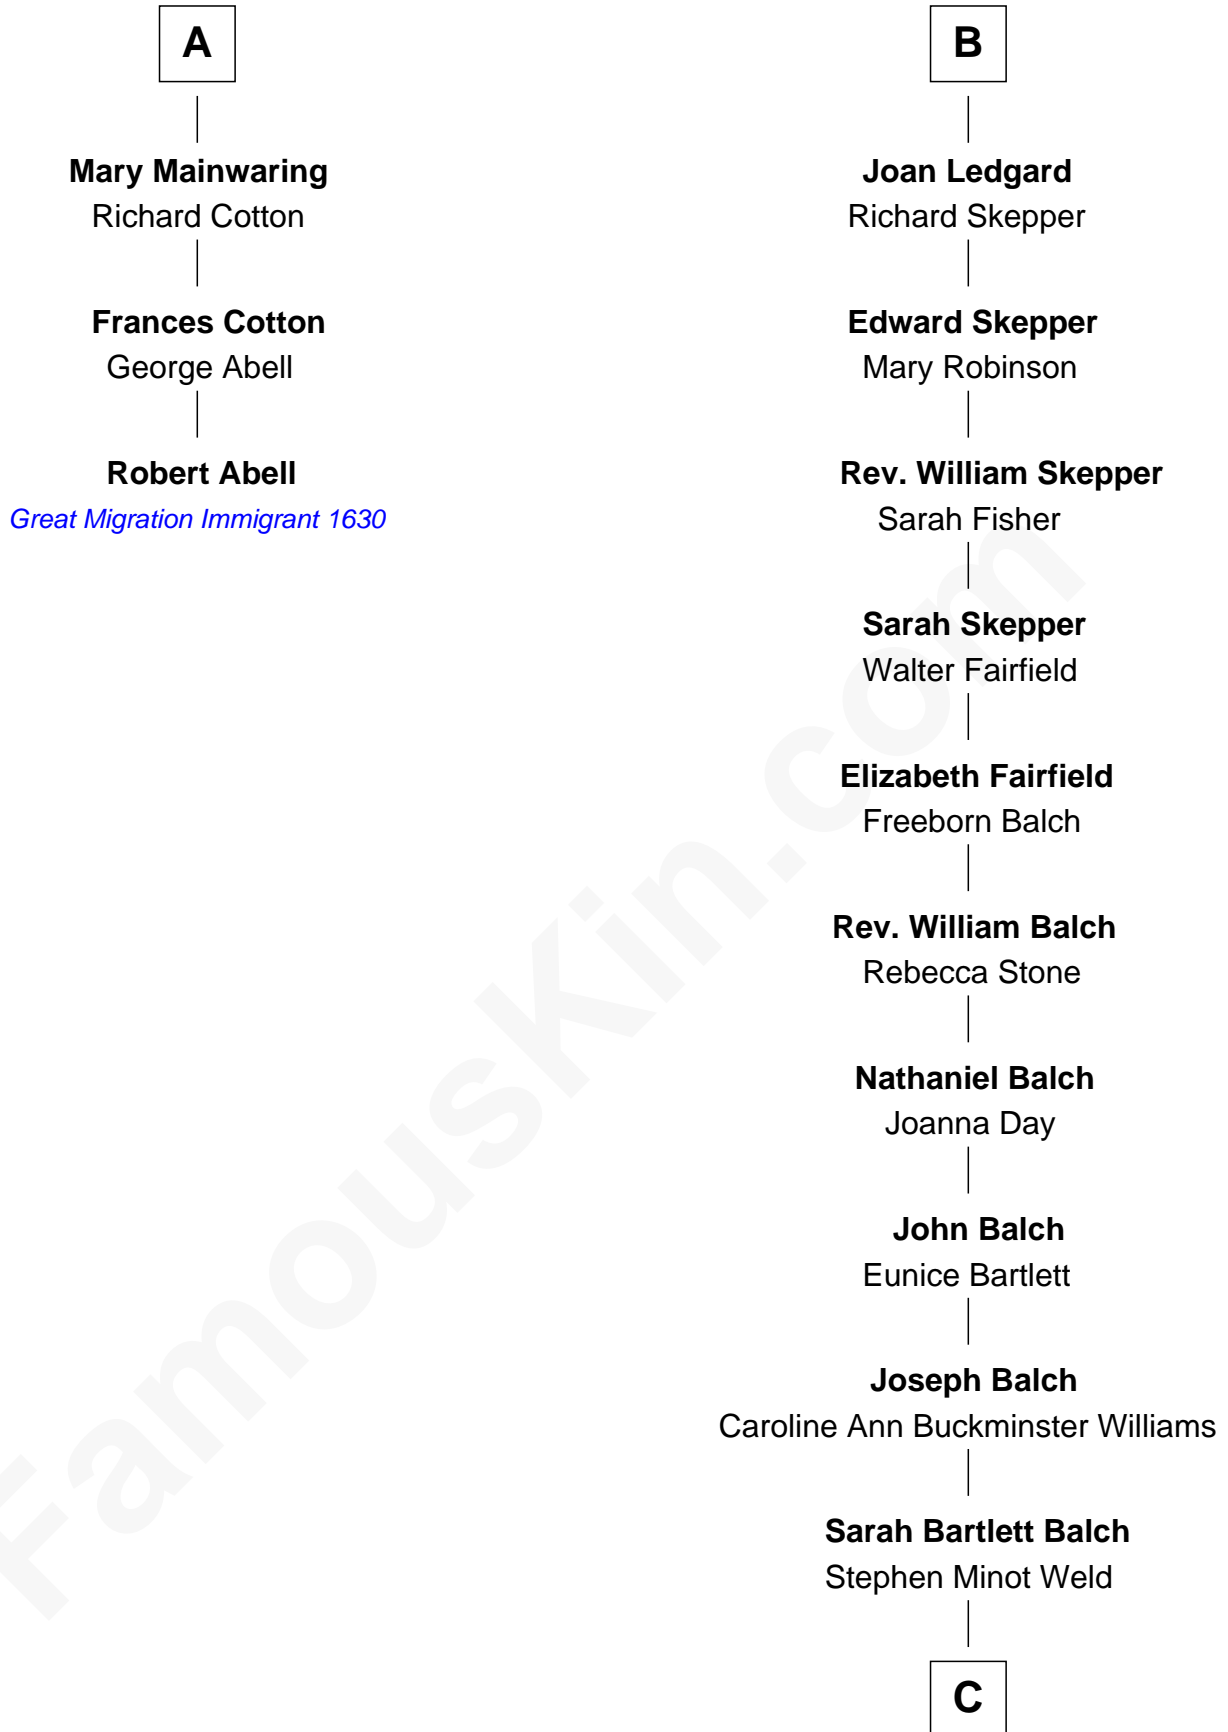

FamousKin.com Relationship Chart of

Robert Abell

(c1605 - 1663) Great Migration Immigrant 1630

9th cousin 11 times removed of

Tuesday Weld

TV and Movie Actress

Sir Thomas de Beauchamp

Katherine de Mortimer

Sir William Beauchamp

Joan Fitzalan

Joan Beauchamp

James Butler

Elizabeth Butler

John Talbot

Ann Talbot

Sir Henry Vernon

Sir Robert Hildyard

Sir Piers Hildyard

Joan de la See

Isabel Hildyard

Ralph Legard

B

C

Stephen Minot Weld