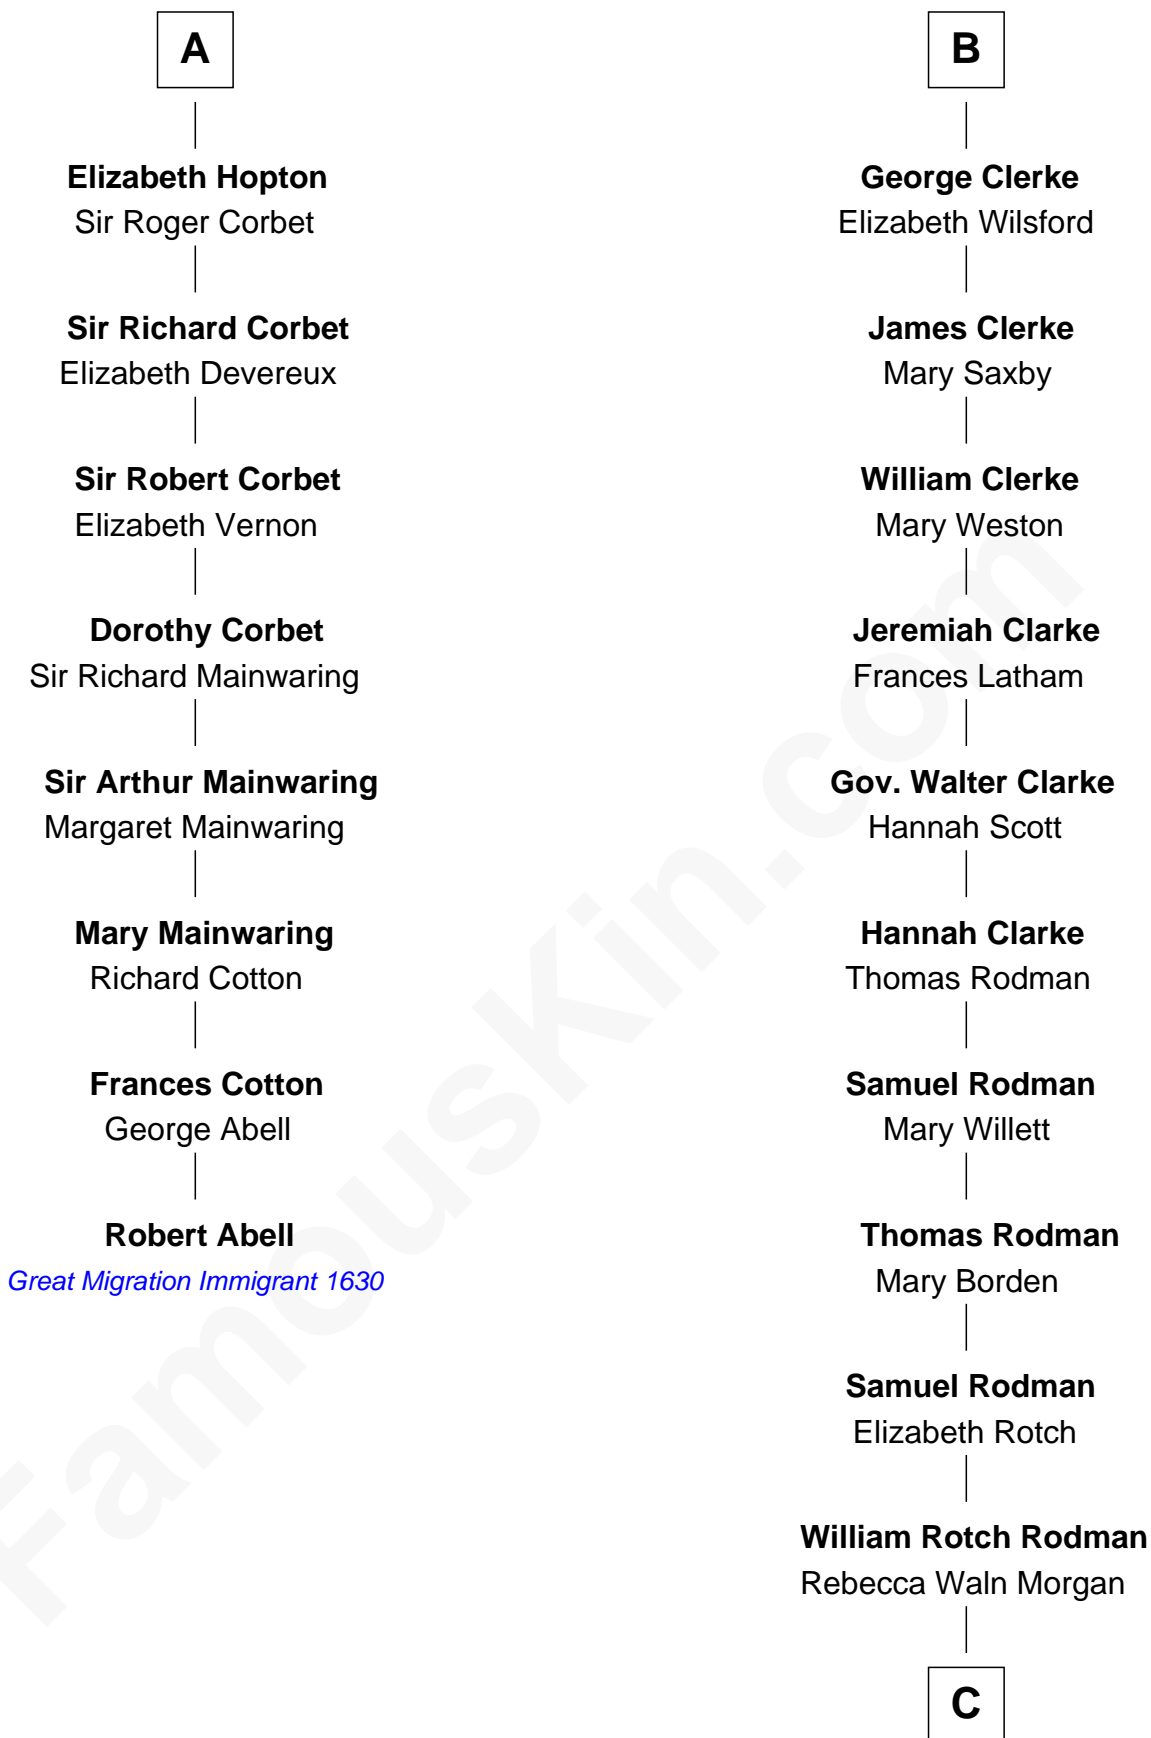

FamousKin.com Relationship Chart of

Robert Abell

(c1605 - 1663) Great Migration Immigrant 1630

14th cousin 7 times removed of

Tuesday Weld

TV and Movie Actress

John de Botetourte

Maud FitzThomas

C

—
Alfred Rodman

Anna Lothrop Motley

—
Eloise Rodman

Stephen Minot Weld

—
Edward Motley Weld

Sarah Lothrop King

—
Lothrop Motley Weld

Yosene Balfour Ker

—
Tuesday Weld

TV and Movie Actress

FamousKin.com