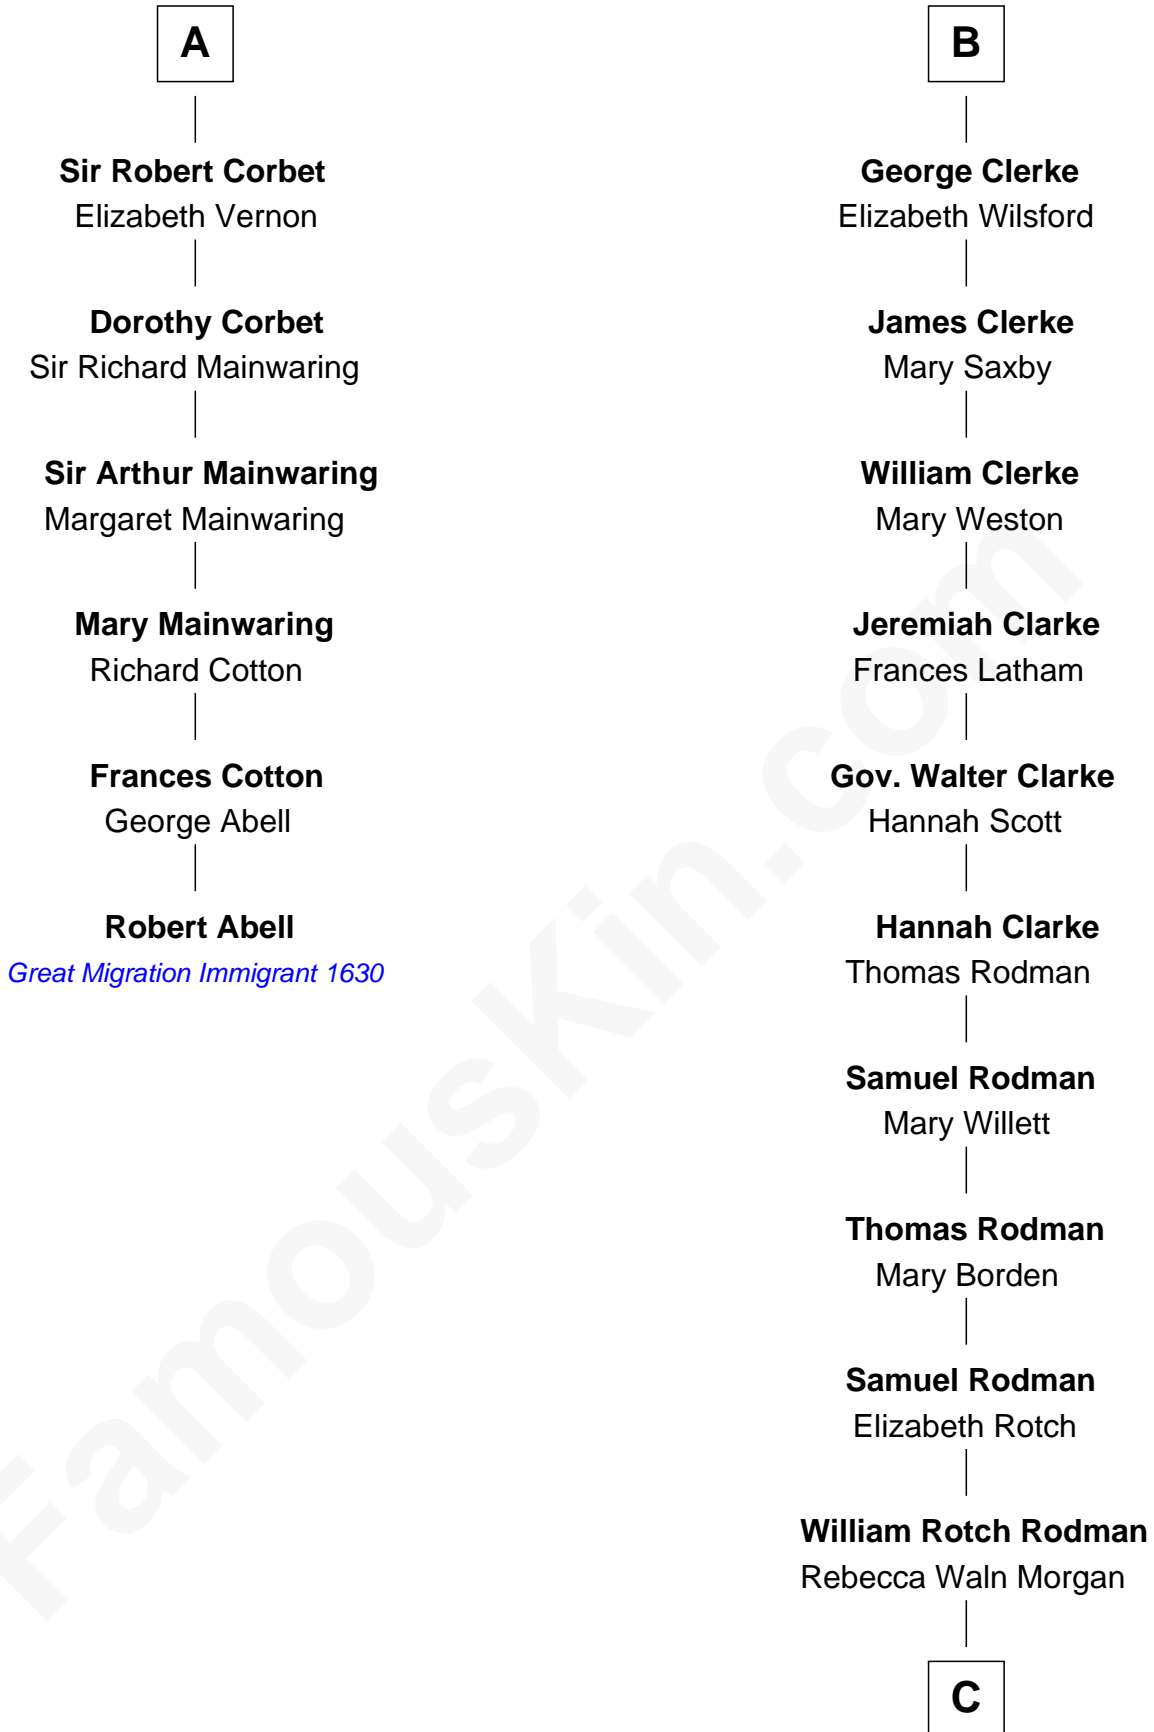

FamousKin.com Relationship Chart of

Robert Abell

(c1605 - 1663) Great Migration Immigrant 1630

12th cousin 9 times removed of

Tuesday Weld

TV and Movie Actress

Sir Thebaud de Verdun

with wife
Maud Mortimer

Margaret Heckstall

Elizabeth Devereux

Sir Richard Corbet

Elizabeth Ferrers

James Clerke

A

B

C

—
Alfred Rodman

Anna Lothrop Motley

—
Eloise Rodman

Stephen Minot Weld

—
Edward Motley Weld

Sarah Lothrop King

—
Lothrop Motley Weld

Yosene Balfour Ker