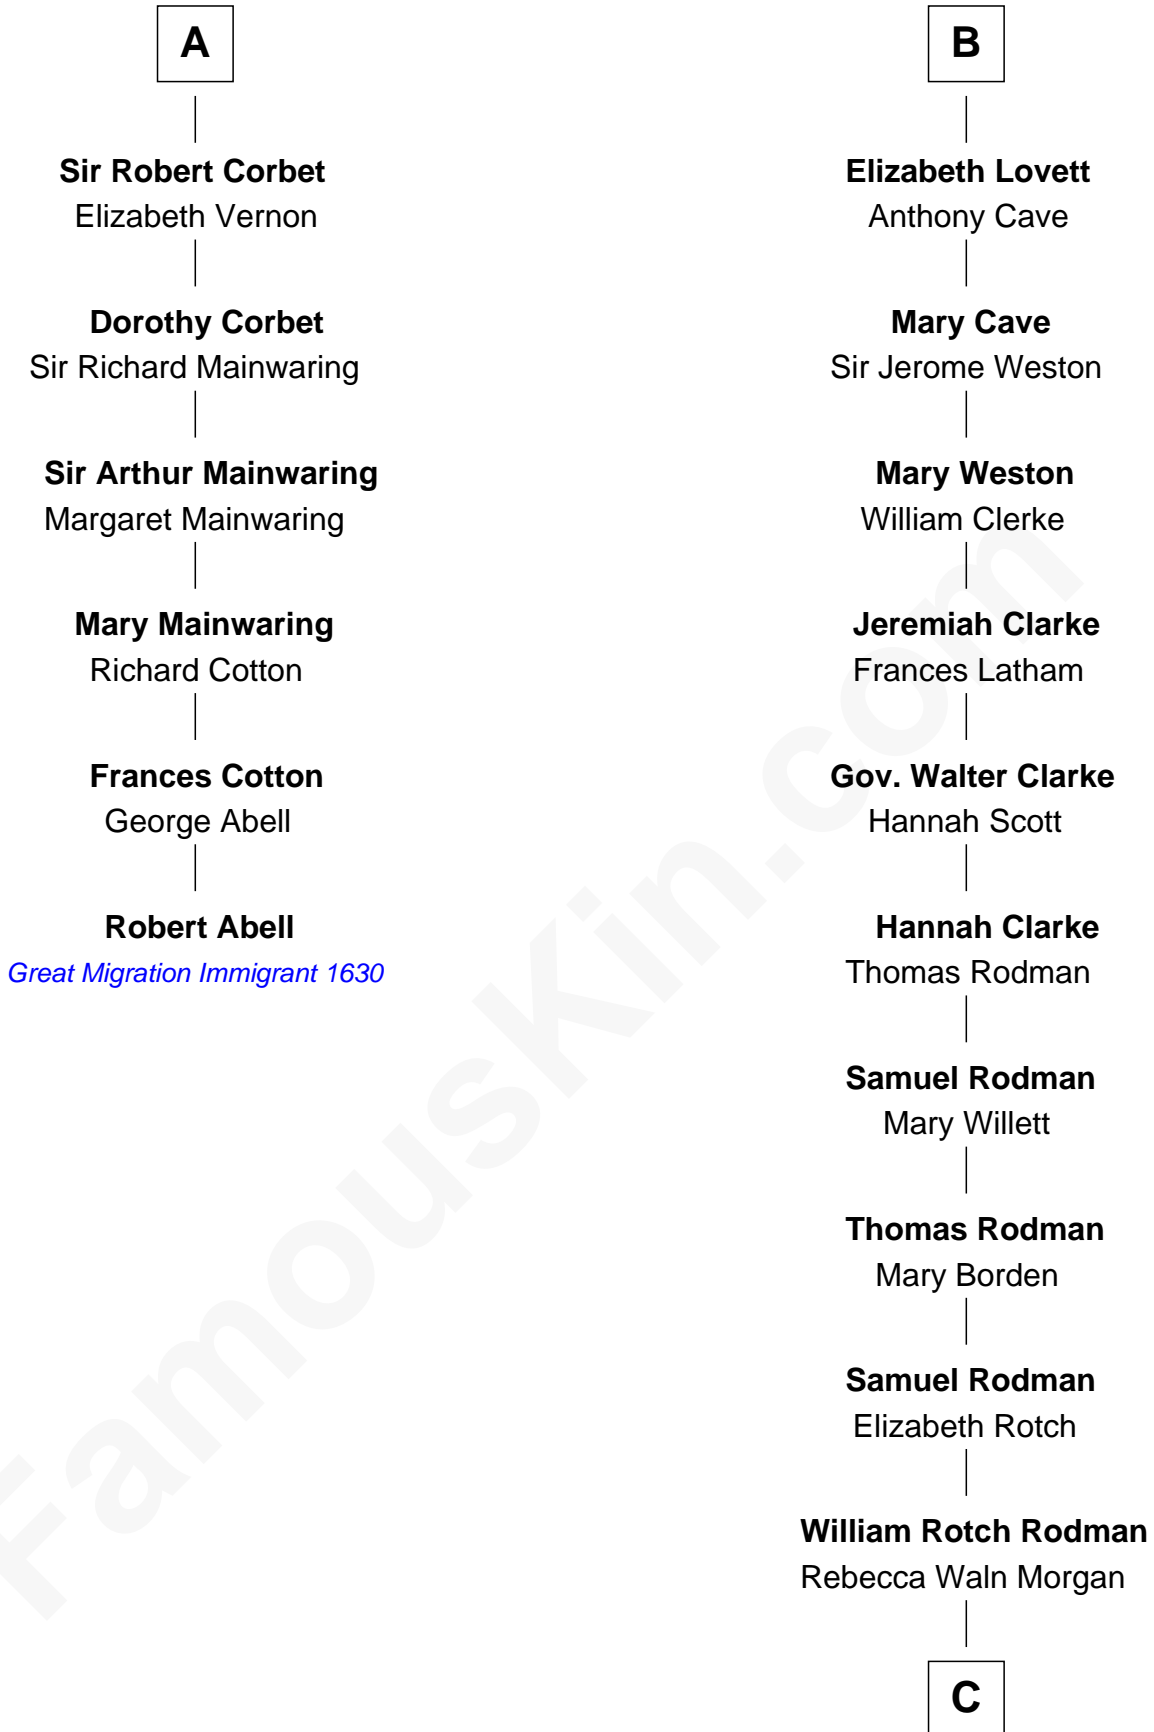

## Relationship Chart of

### Robert Abell

(c1605 - 1663) Great Migration Immigrant 1630

12th cousin 9 times removed of

**Tuesday Weld**

TV and Movie Actress

**C**

—  
**Alfred Rodman**

Anna Lothrop Motley

—  
**Eloise Rodman**

Stephen Minot Weld

—  
**Edward Motley Weld**

Sarah Lothrop King

—  
**Lothrop Motley Weld**

Yosene Balfour Ker

—  
**Tuesday Weld**

*TV and Movie Actress*