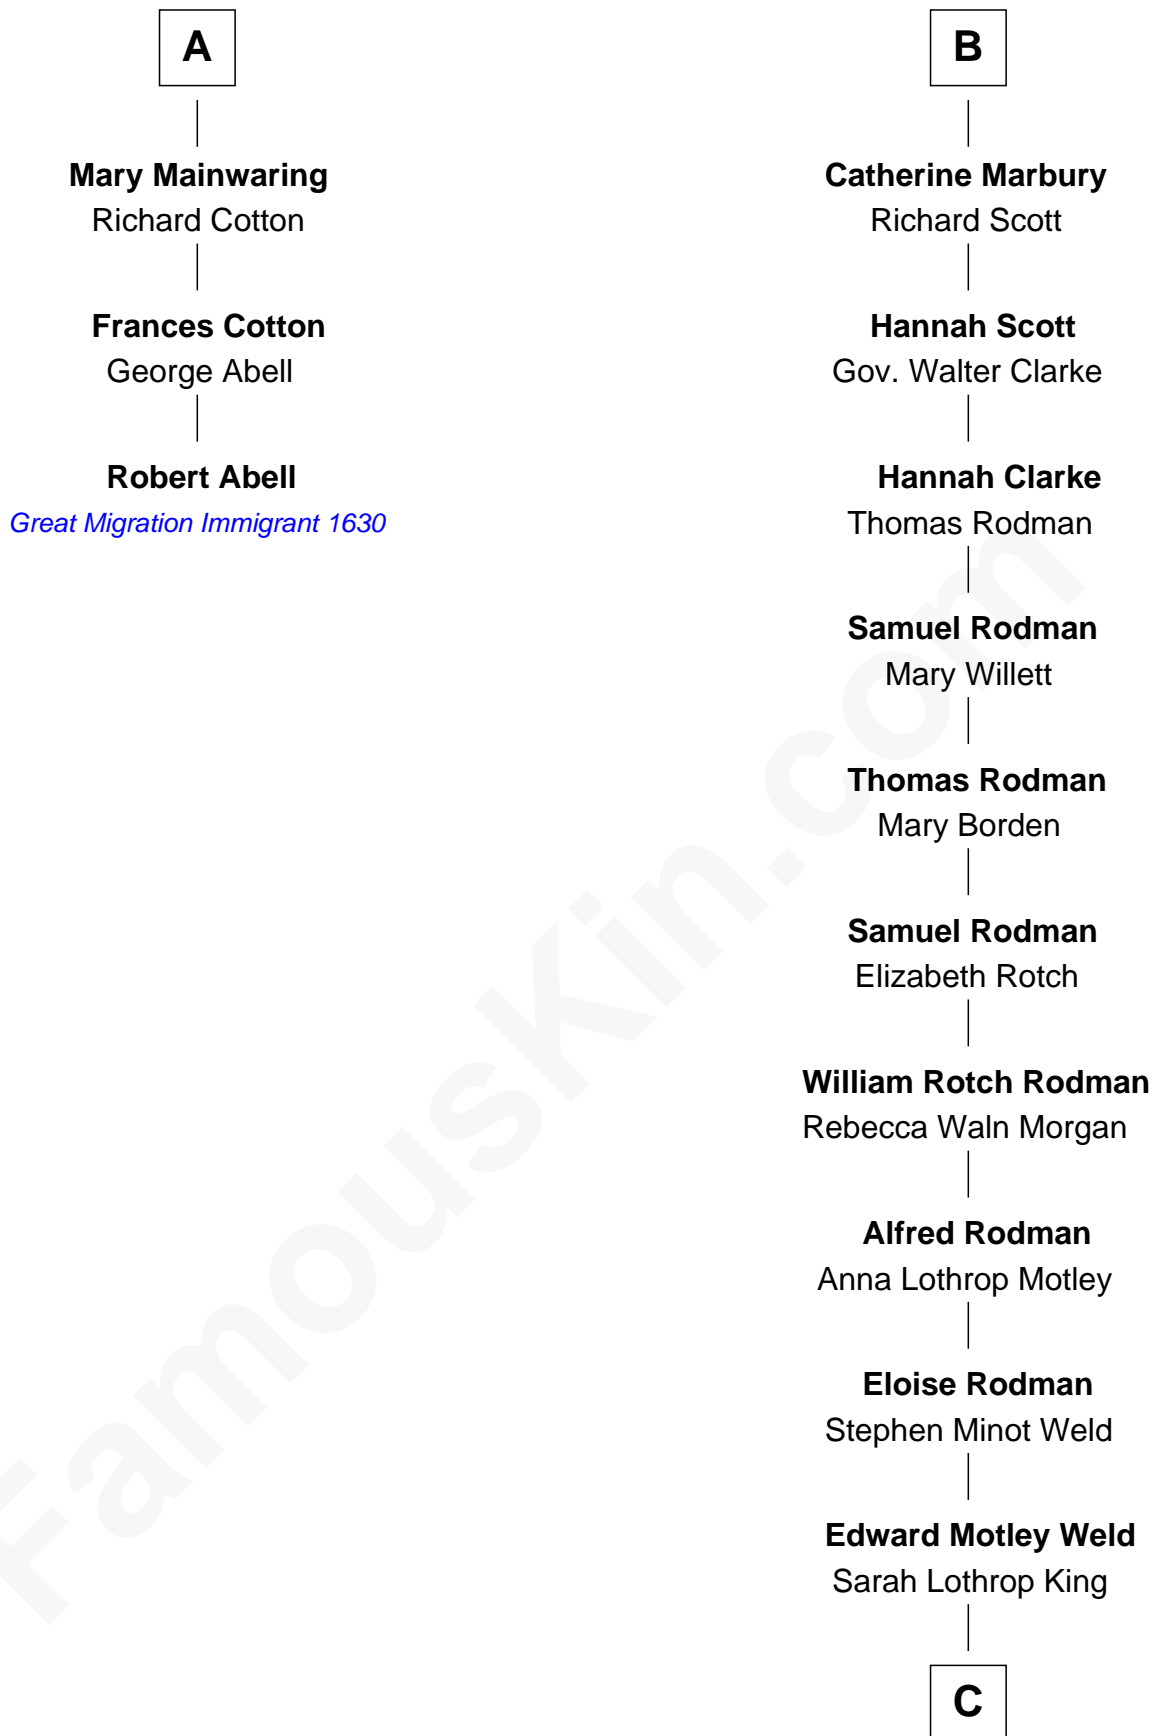

FamousKin.com Relationship Chart of

Robert Abell

(c1605 - 1663) Great Migration Immigrant 1630

9th cousin 9 times removed of

Tuesday Weld

TV and Movie Actress

C

Lothrop Motley Weld

Yosene Balfour Ker

Tuesday Weld

TV and Movie Actress

FamousKin.com