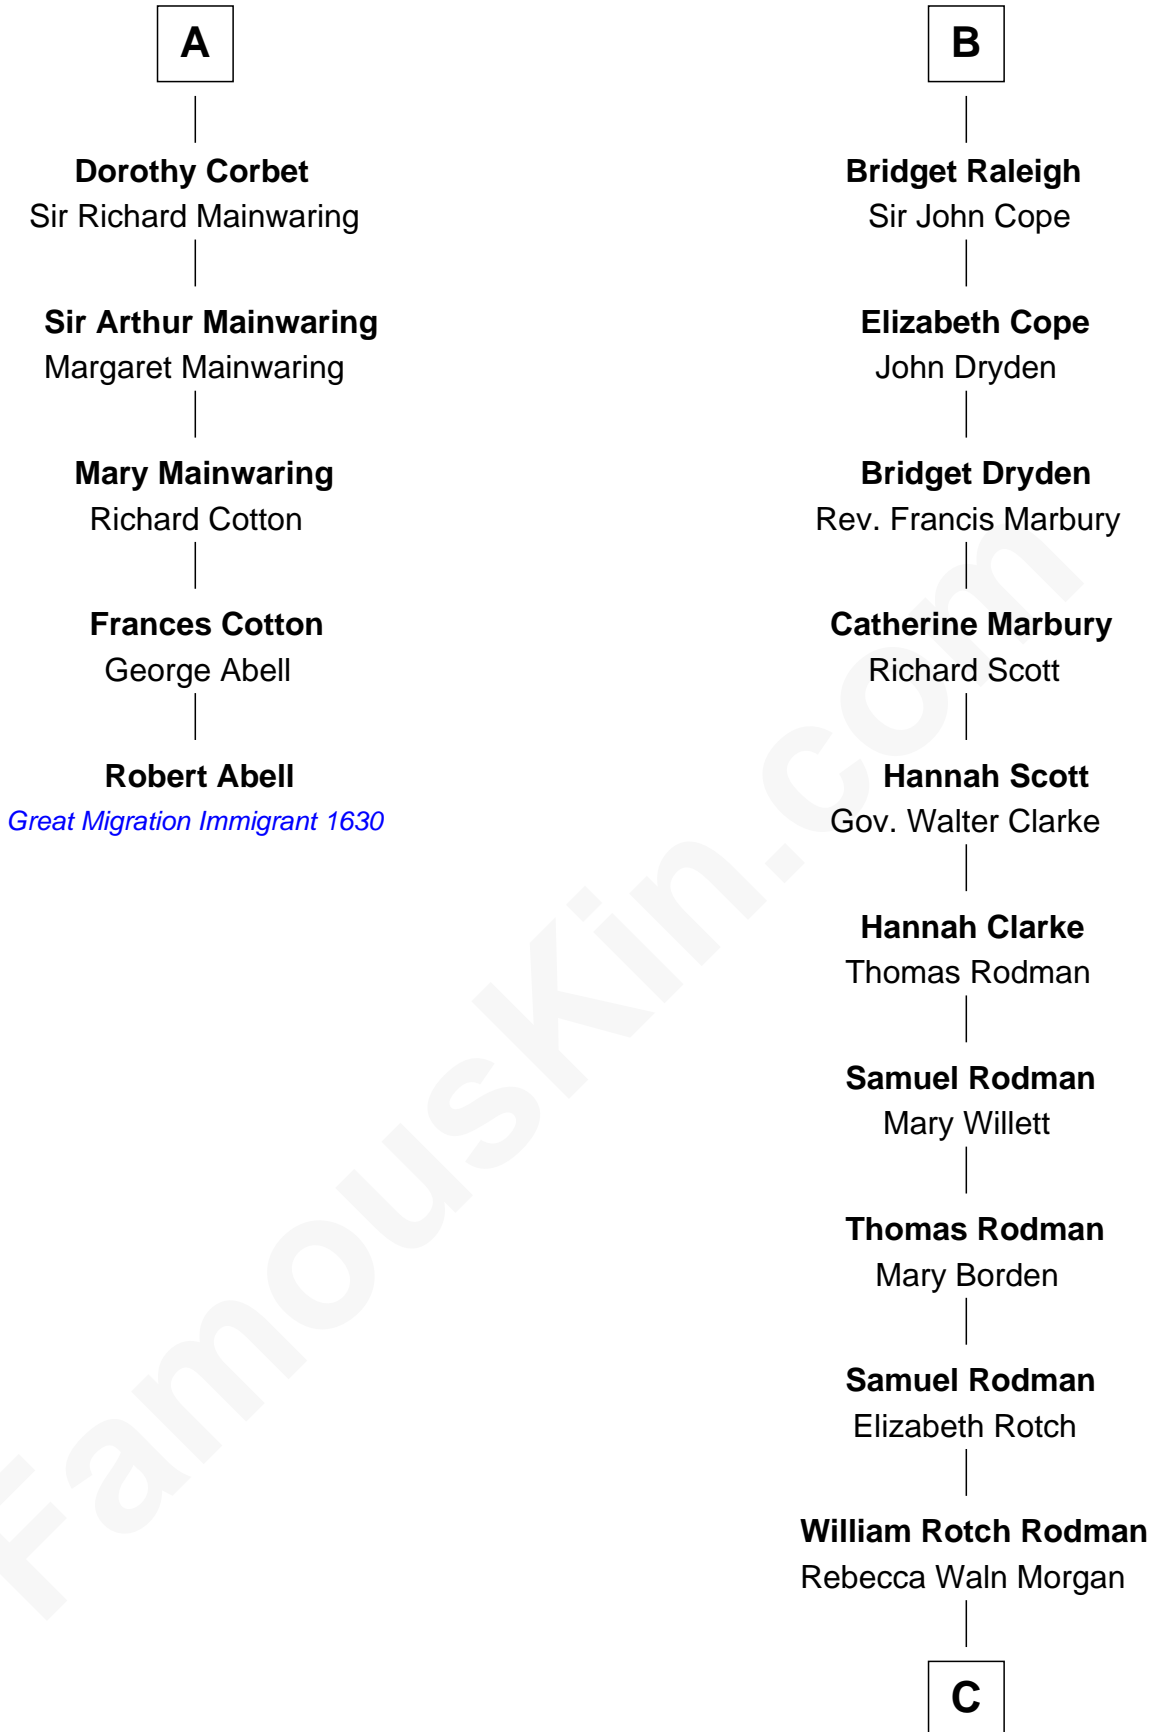

FamousKin.com Relationship Chart of

Robert Abell

(c1605 - 1663) *Great Migration Immigrant 1630*

11th cousin 10 times removed of

Tuesday Weld

TV and Movie Actress

Edmund Fitzalan

Alice de Warenne

C

—
Alfred Rodman

Anna Lothrop Motley

—
Eloise Rodman

Stephen Minot Weld

—
Edward Motley Weld

Sarah Lothrop King

—
Lothrop Motley Weld

Yosene Balfour Ker

—
Tuesday Weld

TV and Movie Actress

FamousKin.com