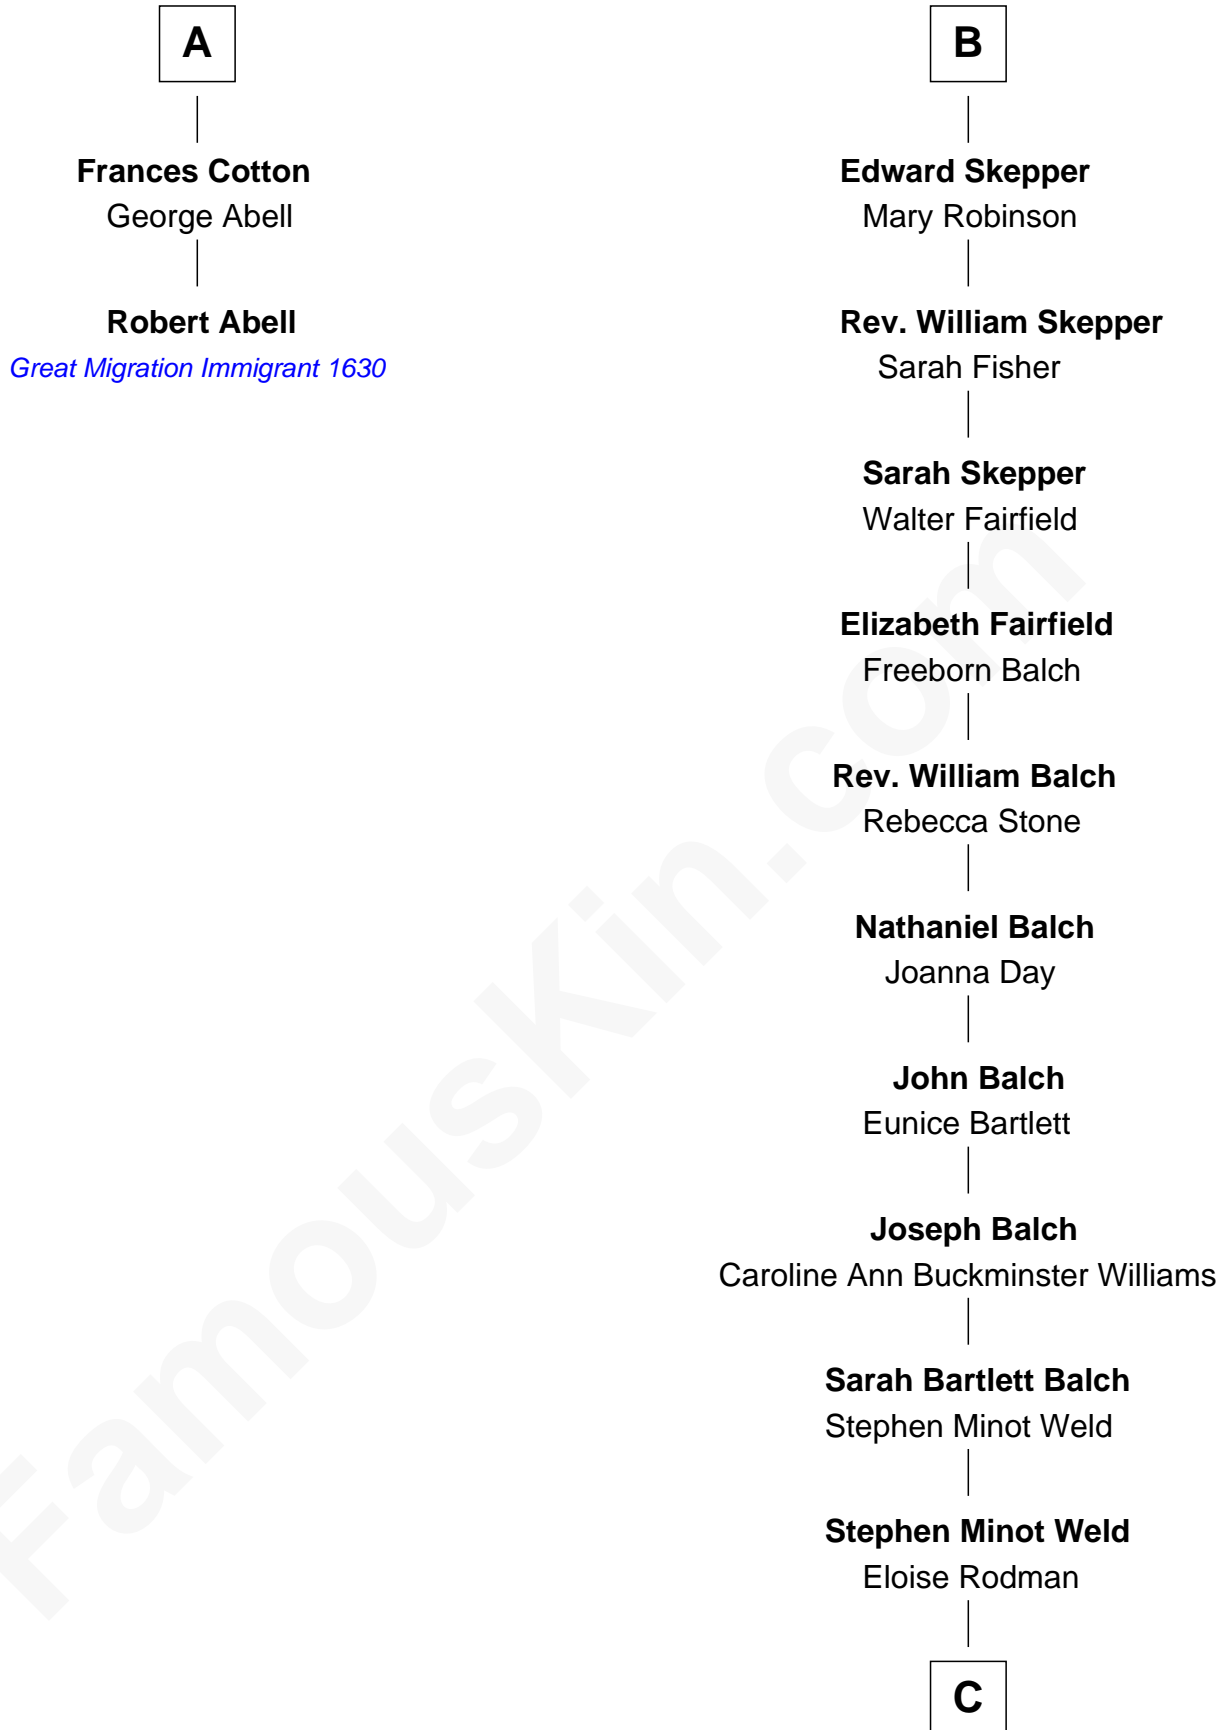

FamousKin.com Relationship Chart of

Robert Abell

(c1605 - 1663) *Great Migration Immigrant 1630*

8th cousin 11 times removed of

Tuesday Weld

TV and Movie Actress

Sir Philip le Despencer

Elizabeth - - - - -

Cecily Mainwaring

John Cotton

Sir George Cotton

Mary Onley

Richard Cotton

Mary Mainwaring

A

Sir Philip le Despencer

Sir Piers Hildyard

Isabel Hildyard

Ralph Legard

Joan Ledgard

Richard Skepper

B

C

Edward Motley Weld

Sarah Lothrop King

Lothrop Motley Weld

Yosene Balfour Ker

Tuesday Weld

TV and Movie Actress

FamousKin.com