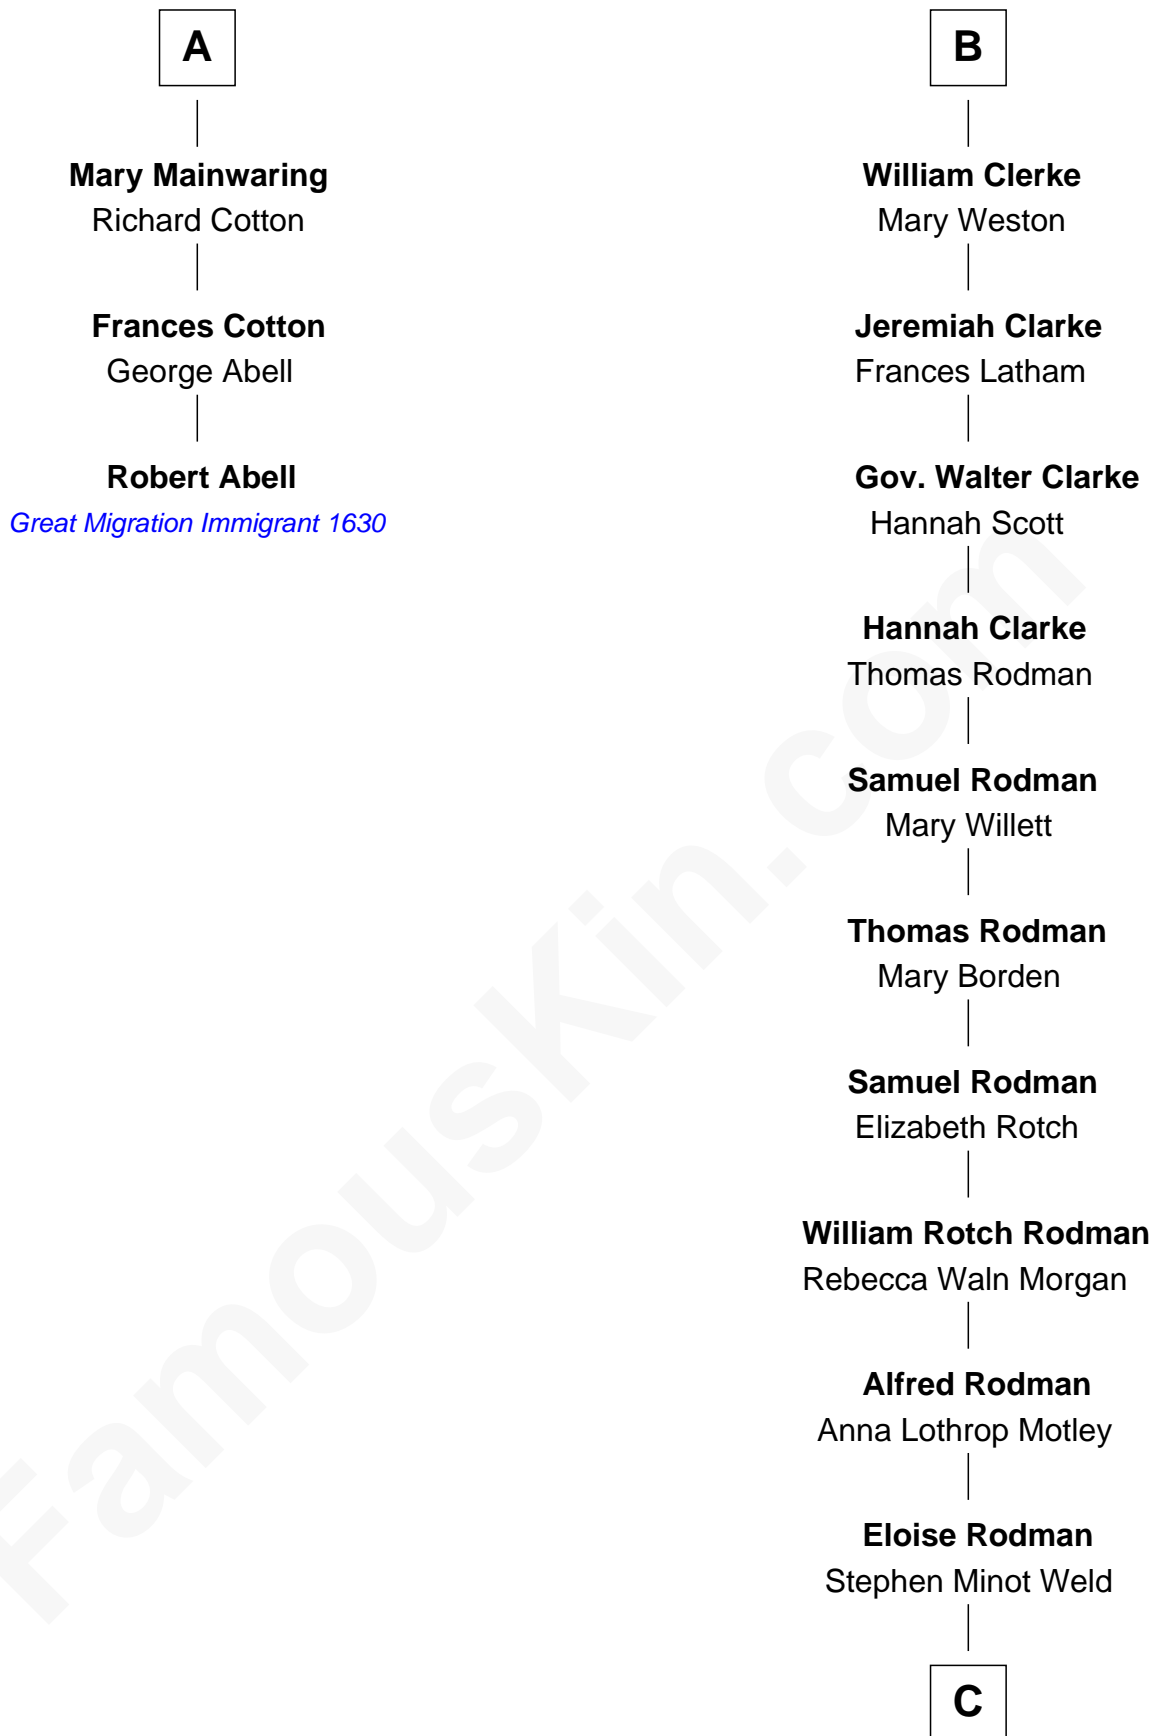

# FamousKin.com Relationship Chart of

**Robert Abell**

(c1605 - 1663) Great Migration Immigrant 1630

9th cousin 10 times removed of

**Tuesday Weld**

TV and Movie Actress

**John de Welles**

Maud de Roos

**Anne de Welles**

James Butler

**James Butler**

Joan Beauchamp

**Elizabeth Butler**

John Talbot

**Ann Talbot**

Sir Henry Vernon

Stephen le Scrope

**Maude le Scrope**

Sir Baldwin Freville

**Elizabeth Freville**

Sir Thomas Ferrers

**Sir Henry Ferrers**

Margaret Heckstall

**Elizabeth Ferrers**

James Clerke

**George Clerke**

Elizabeth Wilsford

**James Clerke**

Mary Saxby

**B**

**C**

Edward Motley Weld