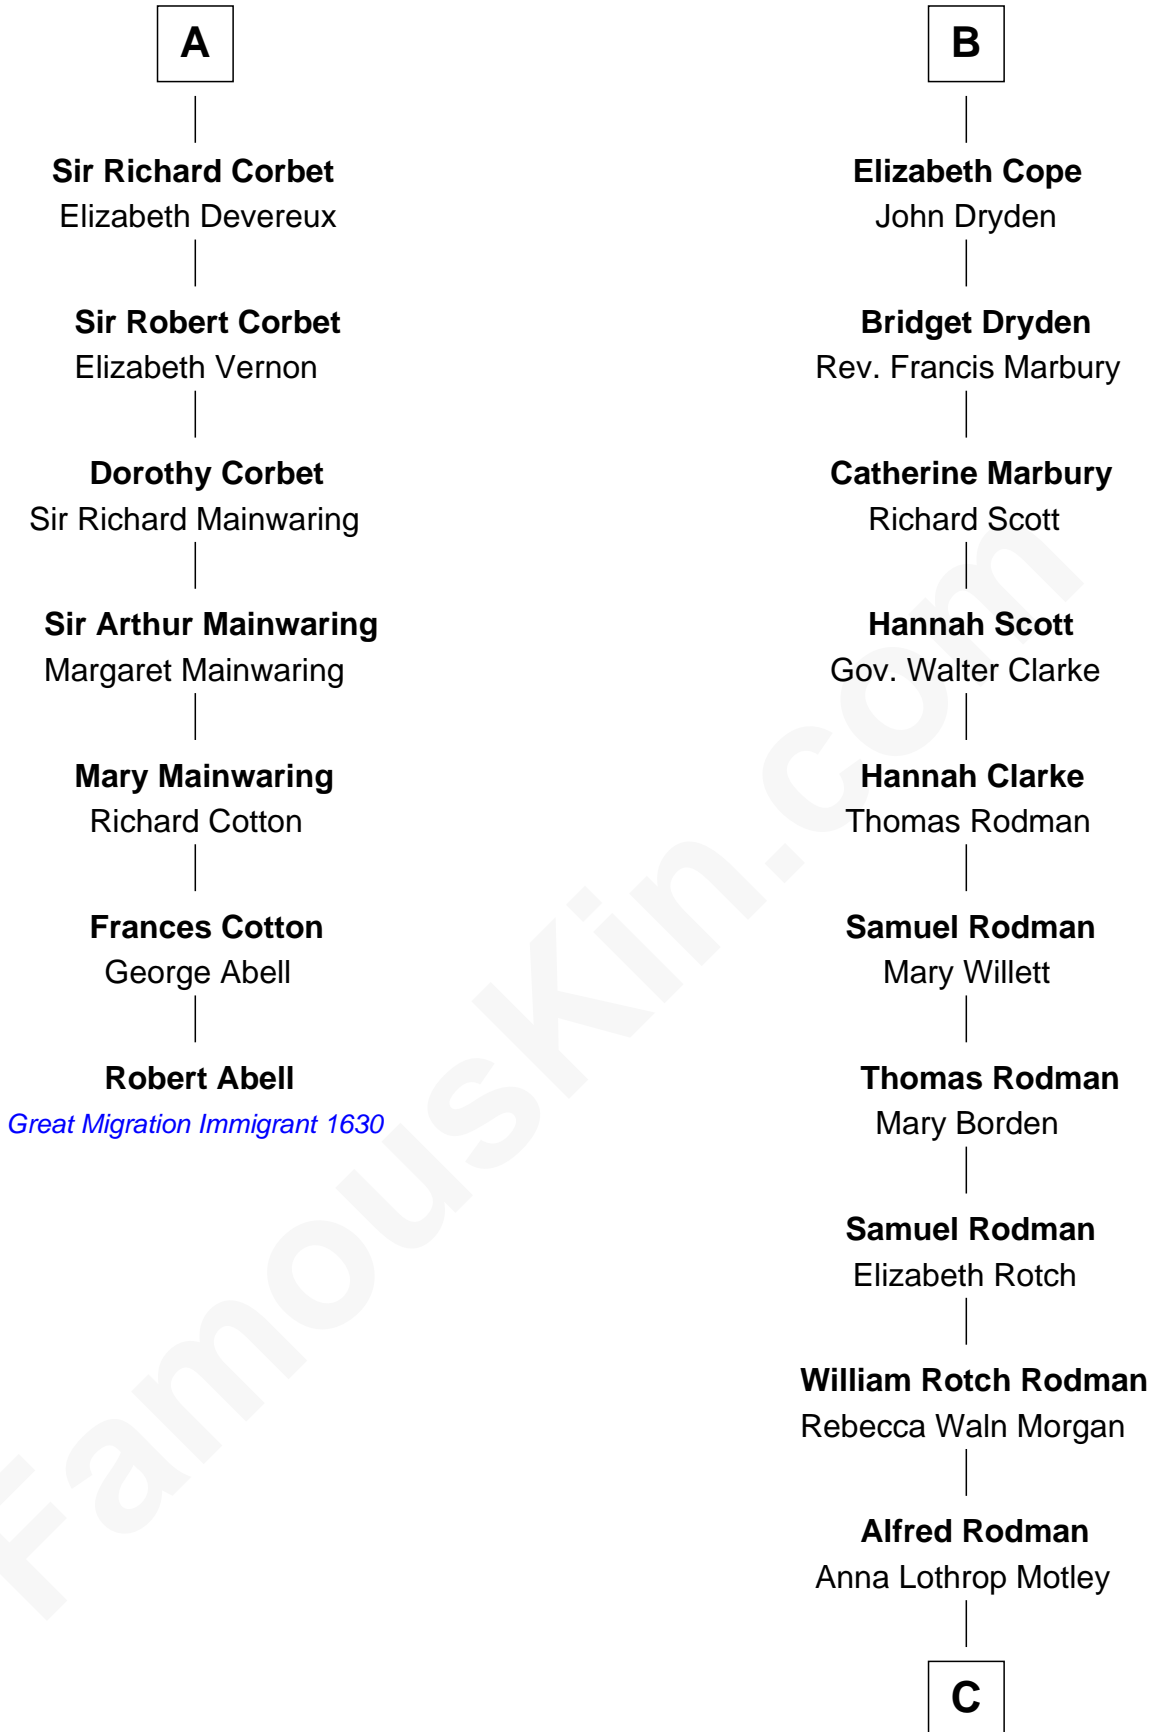

# FamousKin.com Relationship Chart of

**Robert Abell**

(c1605 - 1663) *Great Migration Immigrant 1630*

13th cousin 7 times removed of

**Tuesday Weld**

*TV and Movie Actress*

**Sir Gilbert Talbot**

Pernel le Boteler

**C**

**Eloise Rodman**  
Stephen Minot Weld

**Edward Motley Weld**  
Sarah Lothrop King

**Lothrop Motley Weld**  
Yosene Balfour Ker

**Tuesday Weld**  
*TV and Movie Actress*

FamousKin.com