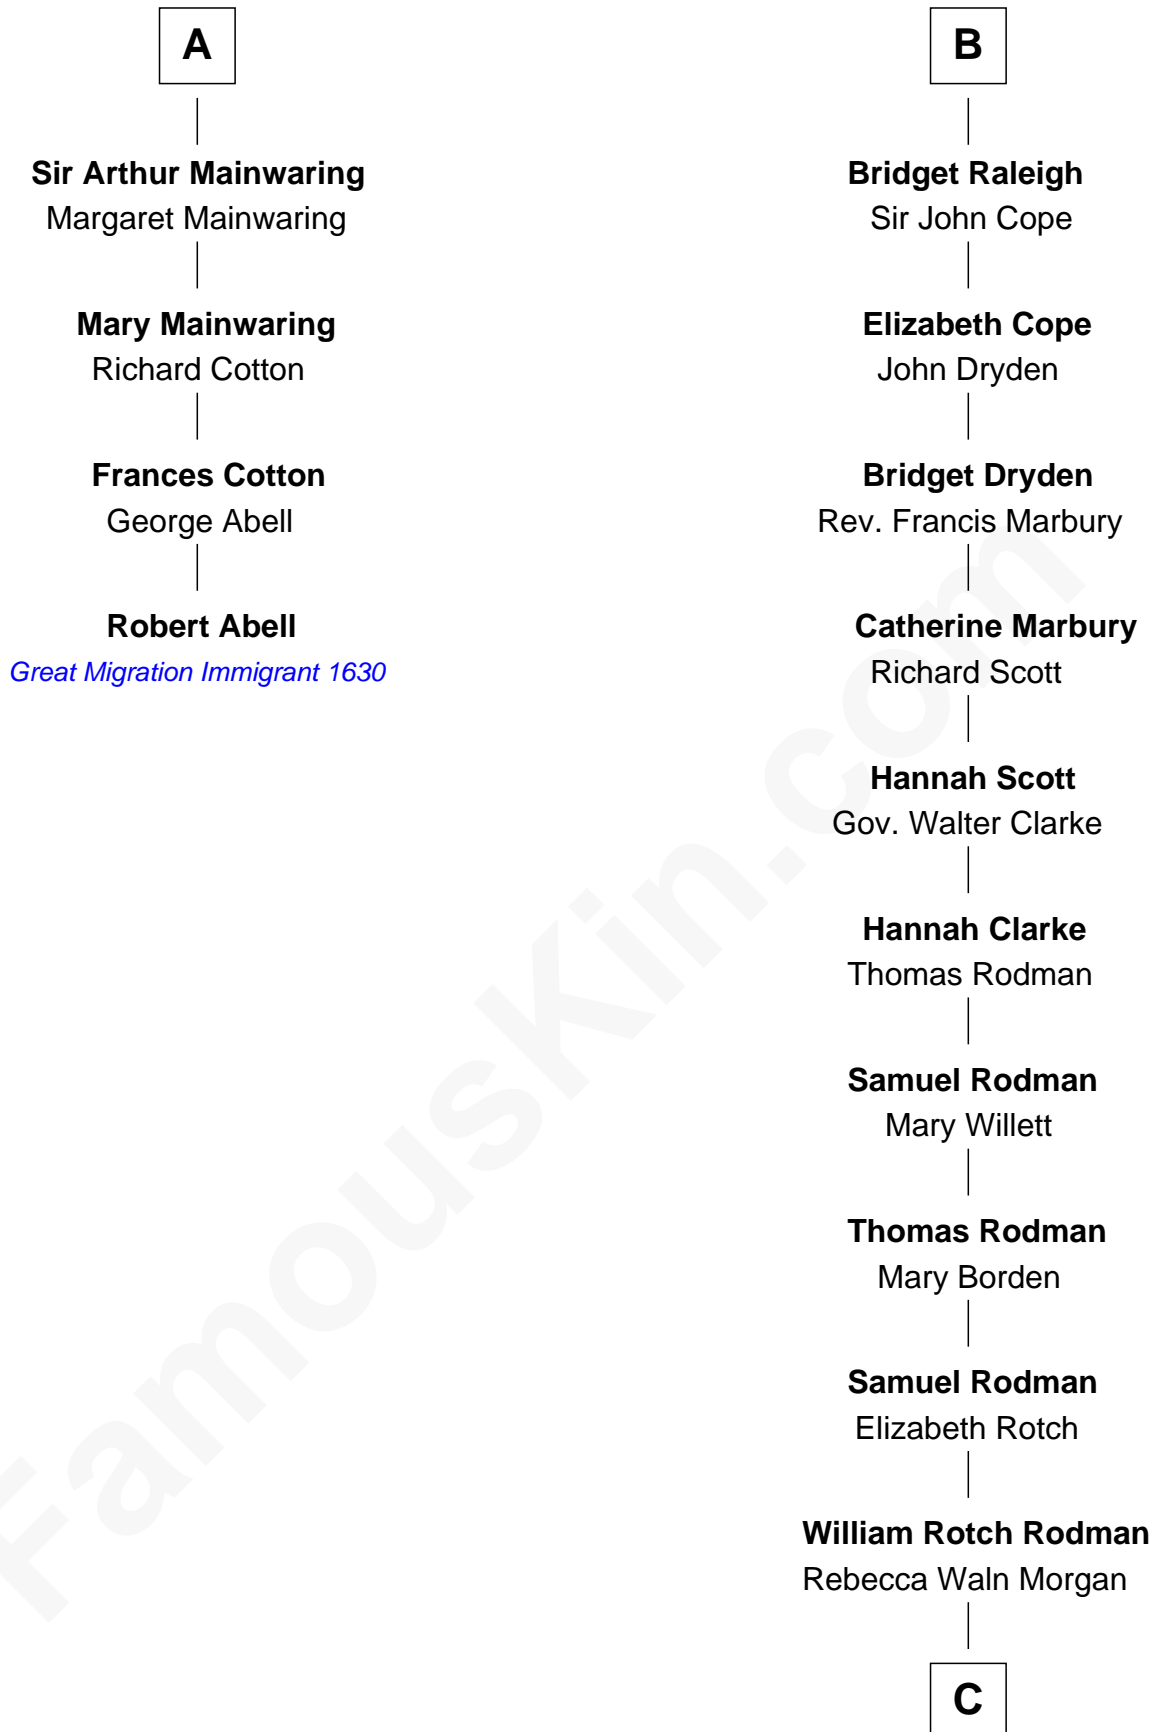

FamousKin.com Relationship Chart of

Robert Abell

(c1605 - 1663) *Great Migration Immigrant 1630*

10th cousin 11 times removed of

Tuesday Weld

TV and Movie Actress

Sir James le Boteler

Eleanor de Bohun

C

—
Alfred Rodman

Anna Lothrop Motley

—
Eloise Rodman

Stephen Minot Weld

—
Edward Motley Weld

Sarah Lothrop King

—
Lothrop Motley Weld

Yosene Balfour Ker

—
Tuesday Weld

TV and Movie Actress

FamousKin.com