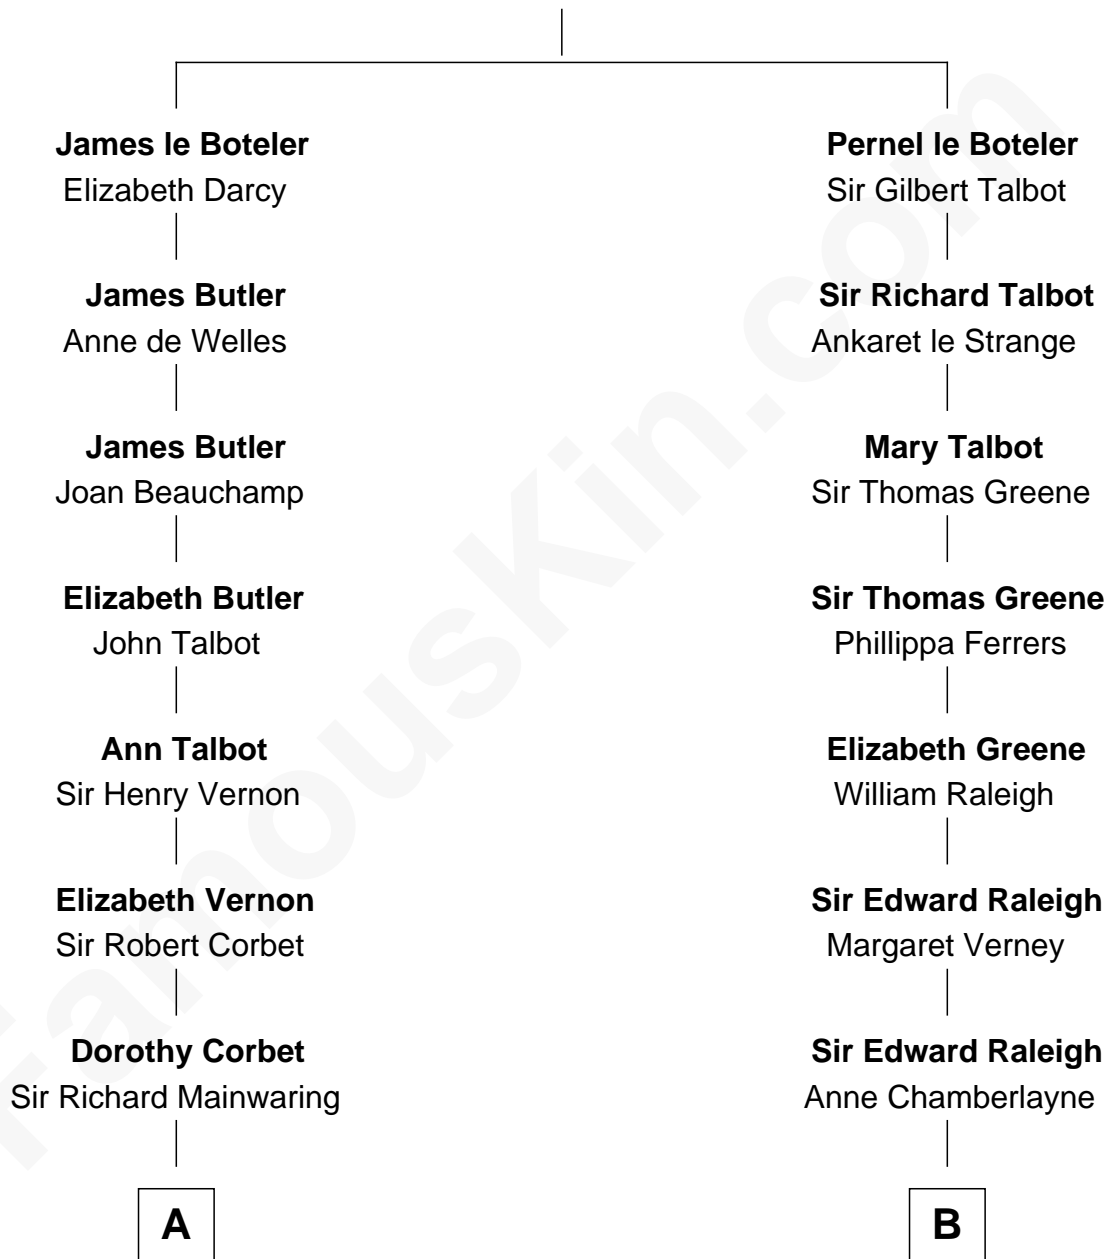

FamousKin.com Relationship Chart of

Robert Abell

(c1605 - 1663) *Great Migration Immigrant 1630*

10th cousin 11 times removed of

Tuesday Weld

TV and Movie Actress

Sir James le Boteler

Eleanor de Bohun

C

—
Alfred Rodman

Anna Lothrop Motley

—
Eloise Rodman

Stephen Minot Weld

—
Edward Motley Weld

Sarah Lothrop King

—
Lothrop Motley Weld

Yosene Balfour Ker

—
Tuesday Weld

TV and Movie Actress

FamousKin.com