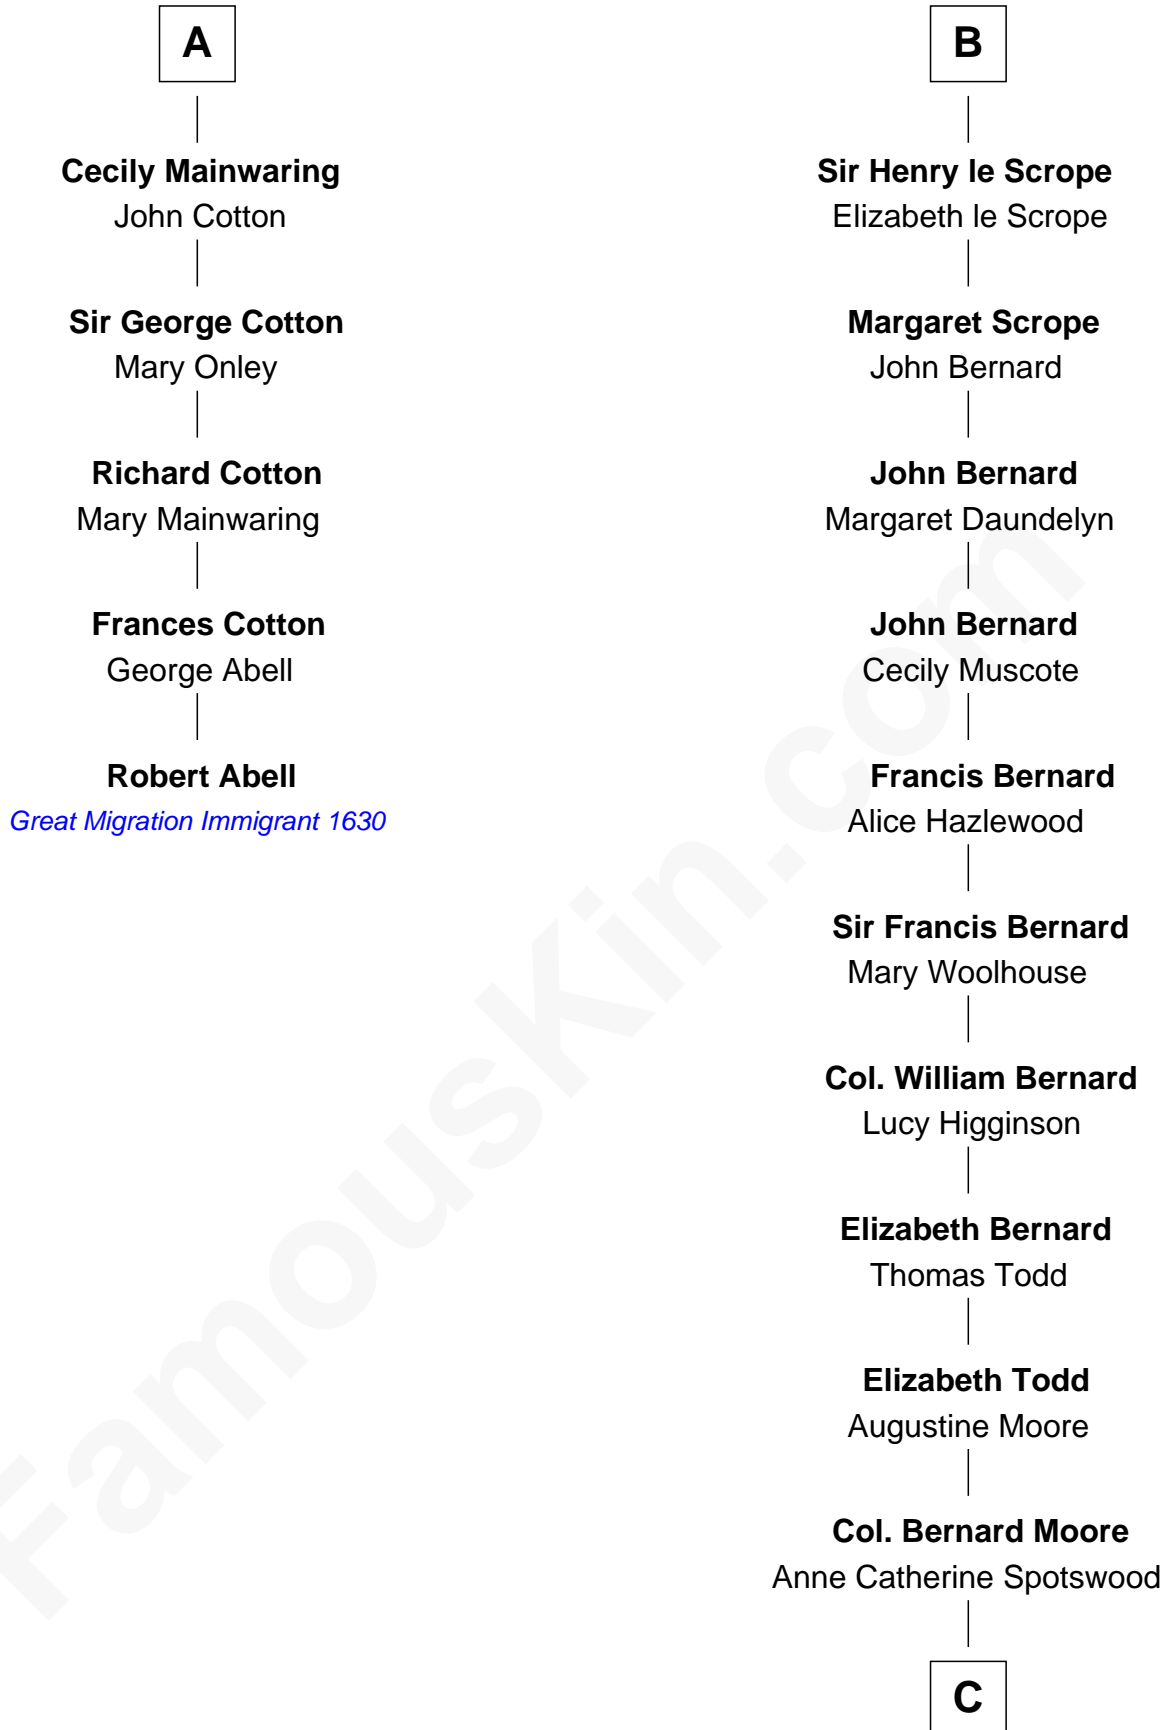

FamousKin.com Relationship Chart of

Robert Abell

(c1605 - 1663) *Great Migration Immigrant 1630*

11th cousin 9 times removed of

Helen Keller

Author and Activist

Sir Roger de Quincy
Helen of Galloway

Margaret de Quincy
Sir William de Ferrers

Joan de Ferrers
Sir Thomas de Berkeley

Sir Maurice de Berkeley
Eve la Zouche

Thomas de Berkeley
Katherine de Clyvedon

Sir John Berkeley
Elizabeth Betteshorne

Elizabeth Berkeley
Sir John Sutton

Jane Sutton
Thomas Mainwaring

A

Ellen de Quincy
Alan la Zouche

Margery la Zouche
Robert FitzRoger

Euphemia de Clavering
Sir Ranulph de Neville

Sir Ralph de Neville
Alice de Audley

Sir John de Neville
Maude de Percy

Sir Ralph Neville
Margaret de Stafford

Margaret de Neville
Sir Richard Scrope

B

C

Col. Alexander Spotswood Moore

Elizabeth Aylett

Mary Fairfax Moore

David Keller

Arthur Henley Keller