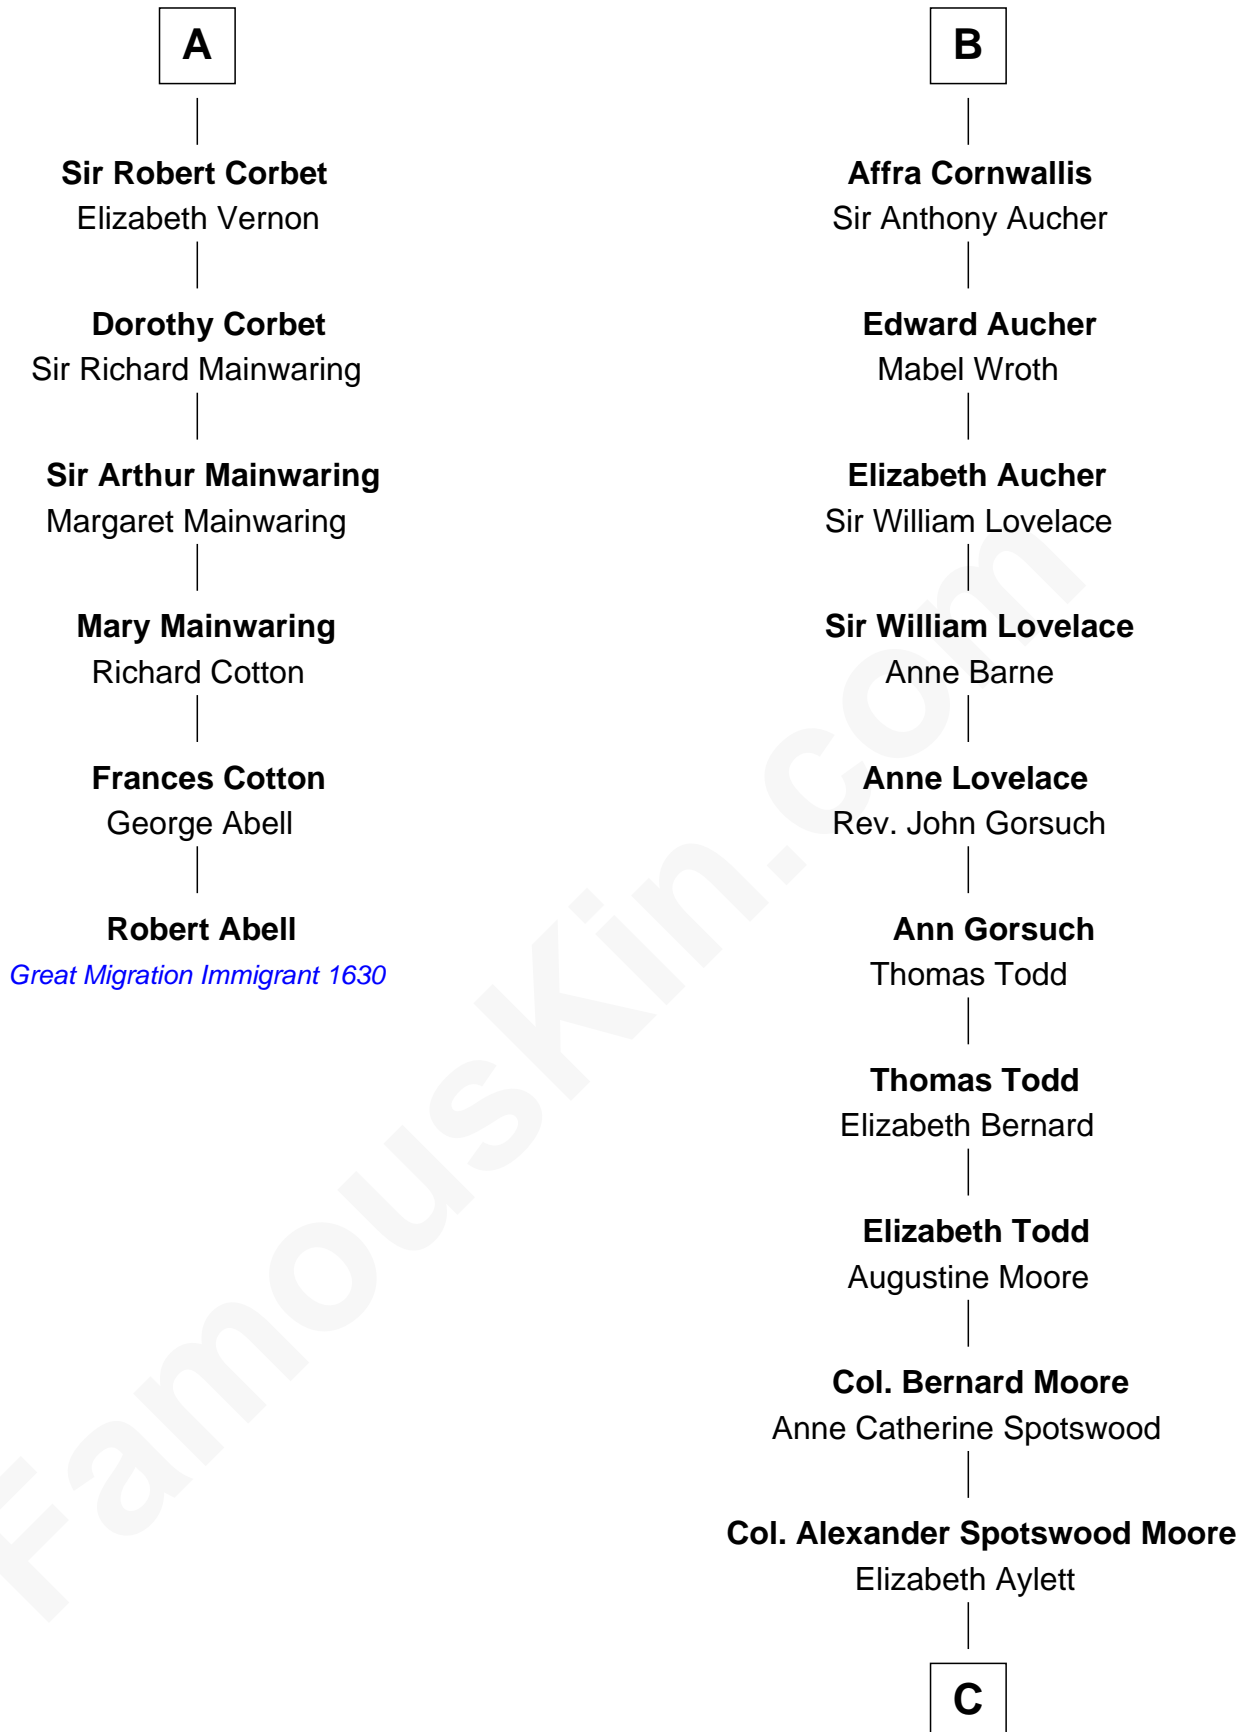

# FamousKin.com Relationship Chart of

**Robert Abell**

(c1605 - 1663) *Great Migration Immigrant 1630*

12th cousin 7 times removed of

**Helen Keller**

*Author and Activist*

**Hugh le Despencer**

Eleanor de Clare

**Sir Edward le Despencer**

Anne de Ferrers

**Edward Despencer**

Elizabeth Burghersh

**Margaret Despencer**

Robert de Ferrers

**Sir Edmund Ferrers**

Ellen Roche

**Sir William Ferrers**

Elizabeth Belknap

**Anne Ferrers**

Sir Walter Devereux

**Elizabeth Devereux**

Sir Richard Corbet

**A**

**Isabel le Despencer**

Edward Tyrrell

**Philippa Tyrrell**

Thomas Cornwallis

**Sir William Cornwallis**

Elizabeth Stanford

**B**

**C**

—  
**Mary Fairfax Moore**