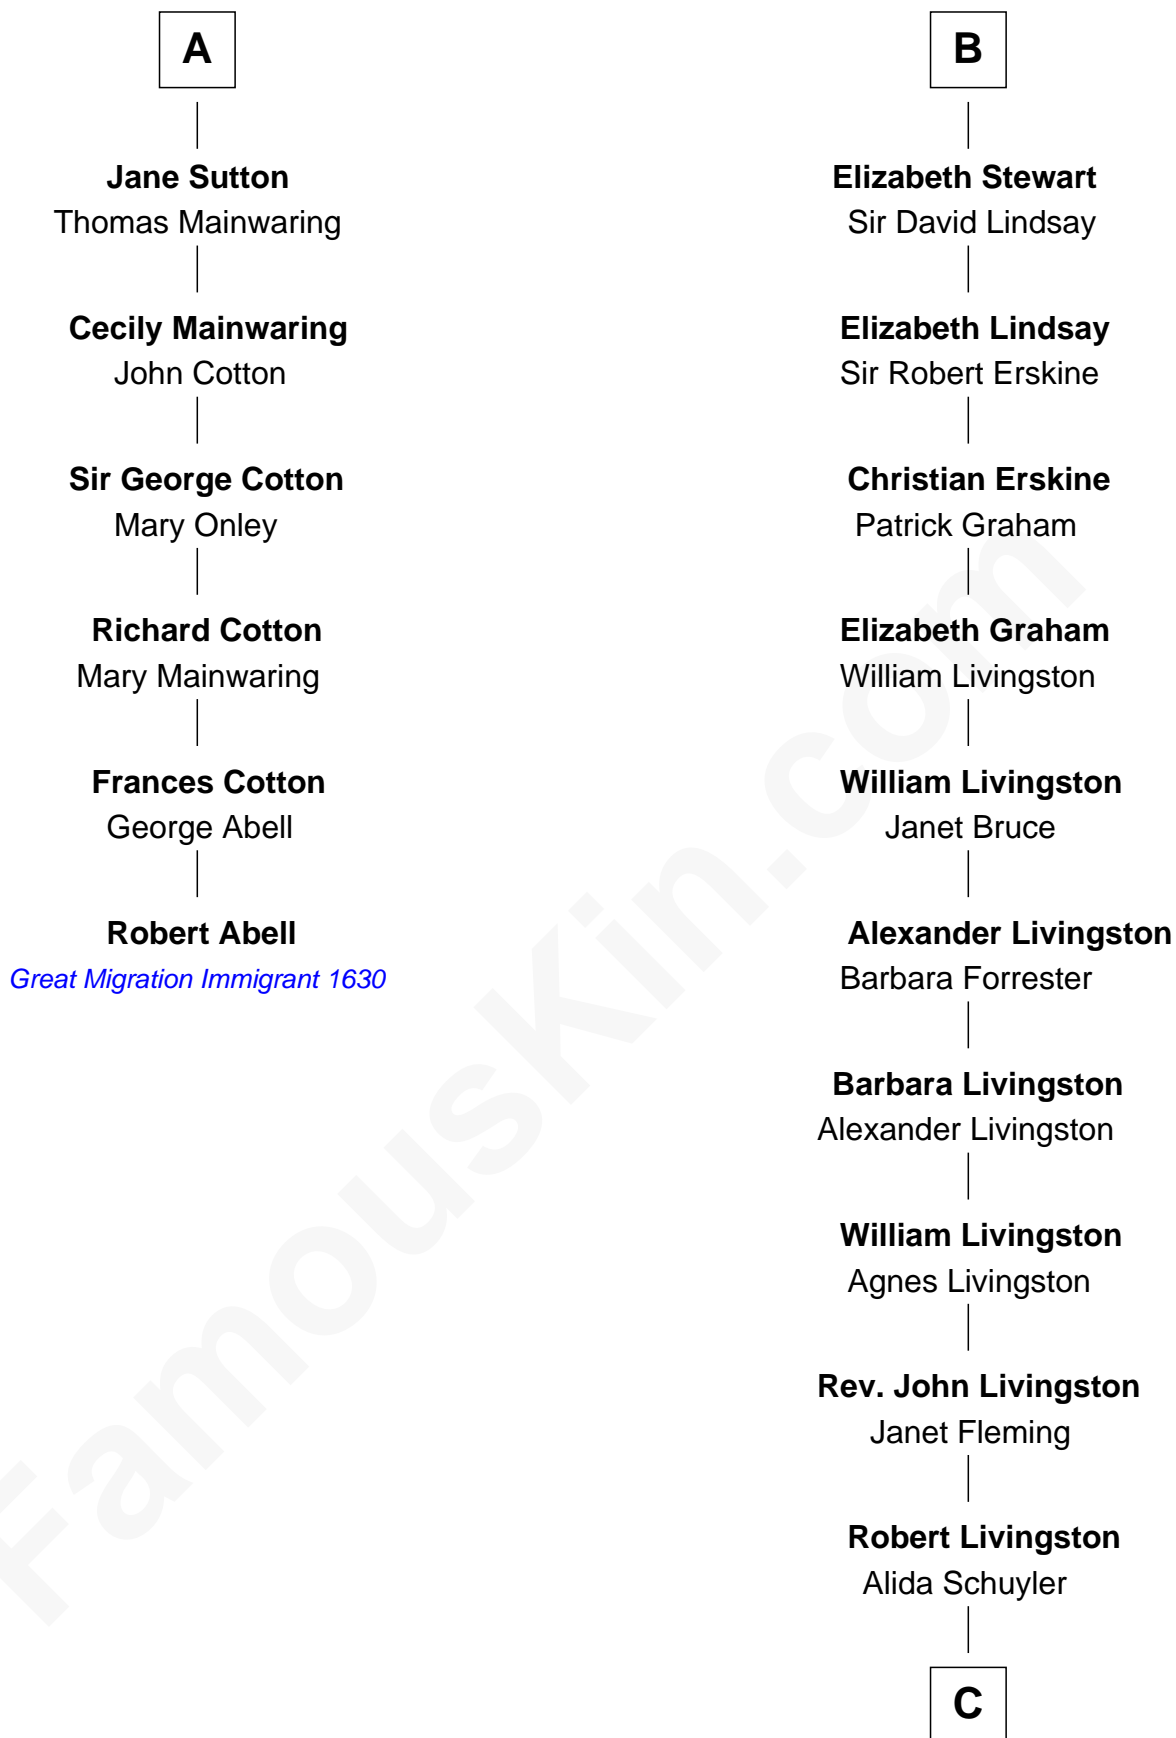

FamousKin.com

Relationship Chart of

Robert Abell

(c1605 - 1663) Great Migration Immigrant 1630

12th cousin 6 times removed of

Philip Livingston

Signer of the Declaration of Independence

C

Philip Livingston
Catrina Van Brugh

Philip Livingston
Signer of Declaration of Independence

FamousKin.com