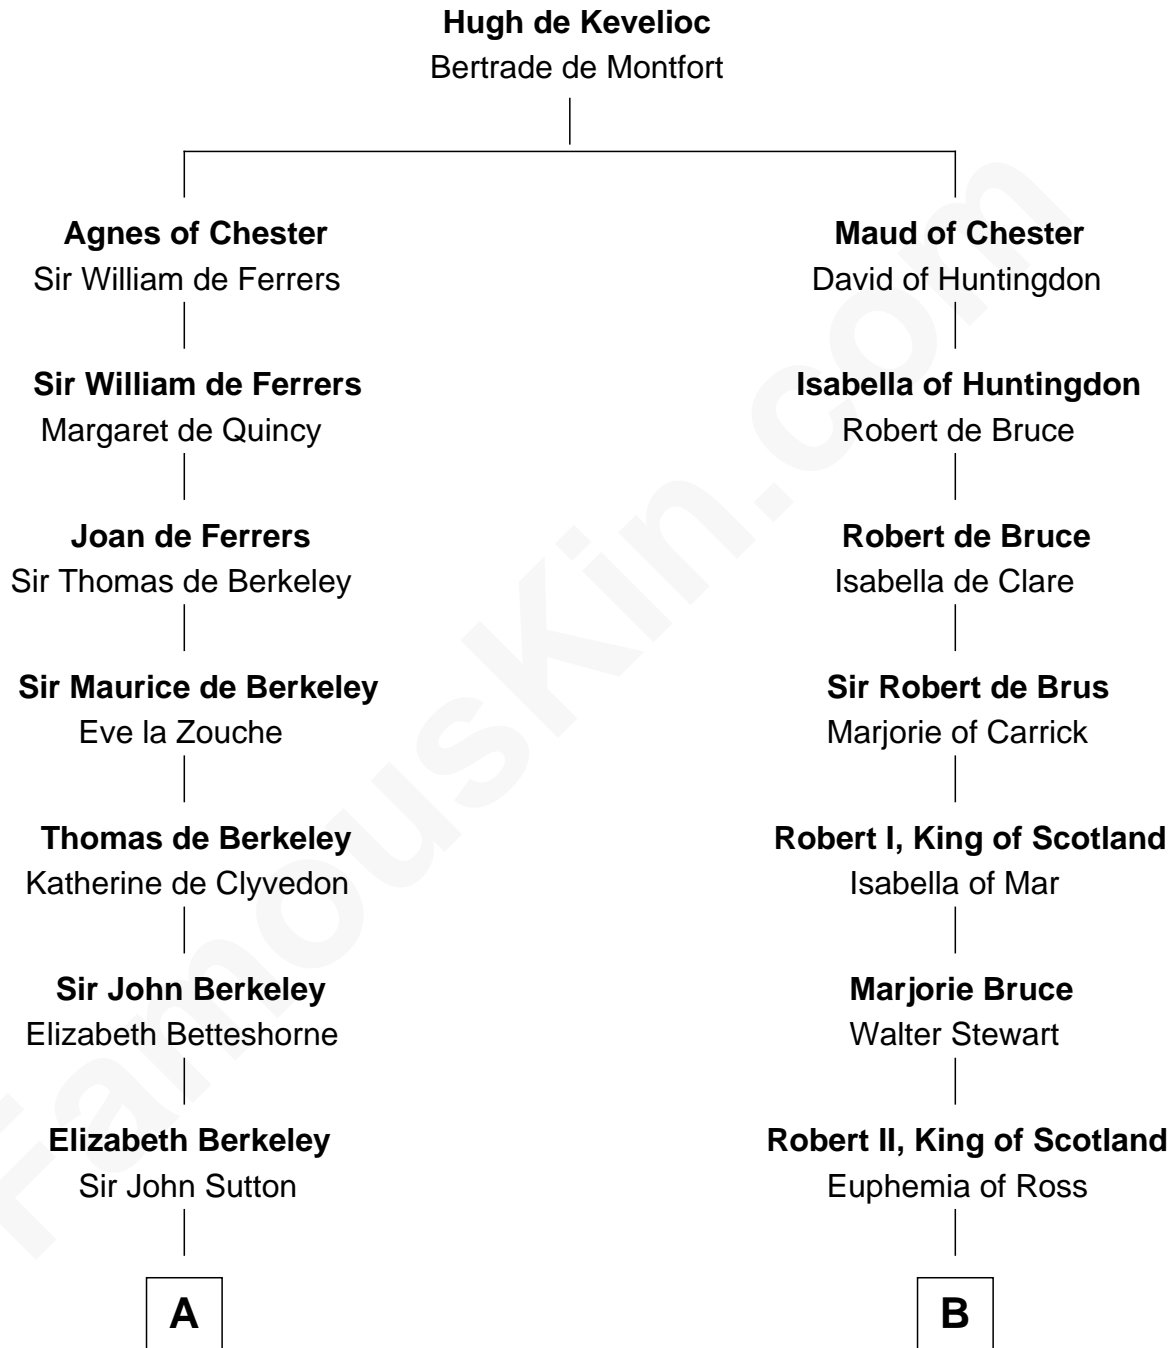

FamousKin.com

Relationship Chart of

Robert Abell

(c1605 - 1663) Great Migration Immigrant 1630

12th cousin 6 times removed of

Philip Livingston

Signer of the Declaration of Independence

C

Philip Livingston
Catrina Van Brugh

Philip Livingston
Signer of Declaration of Independence

FamousKin.com