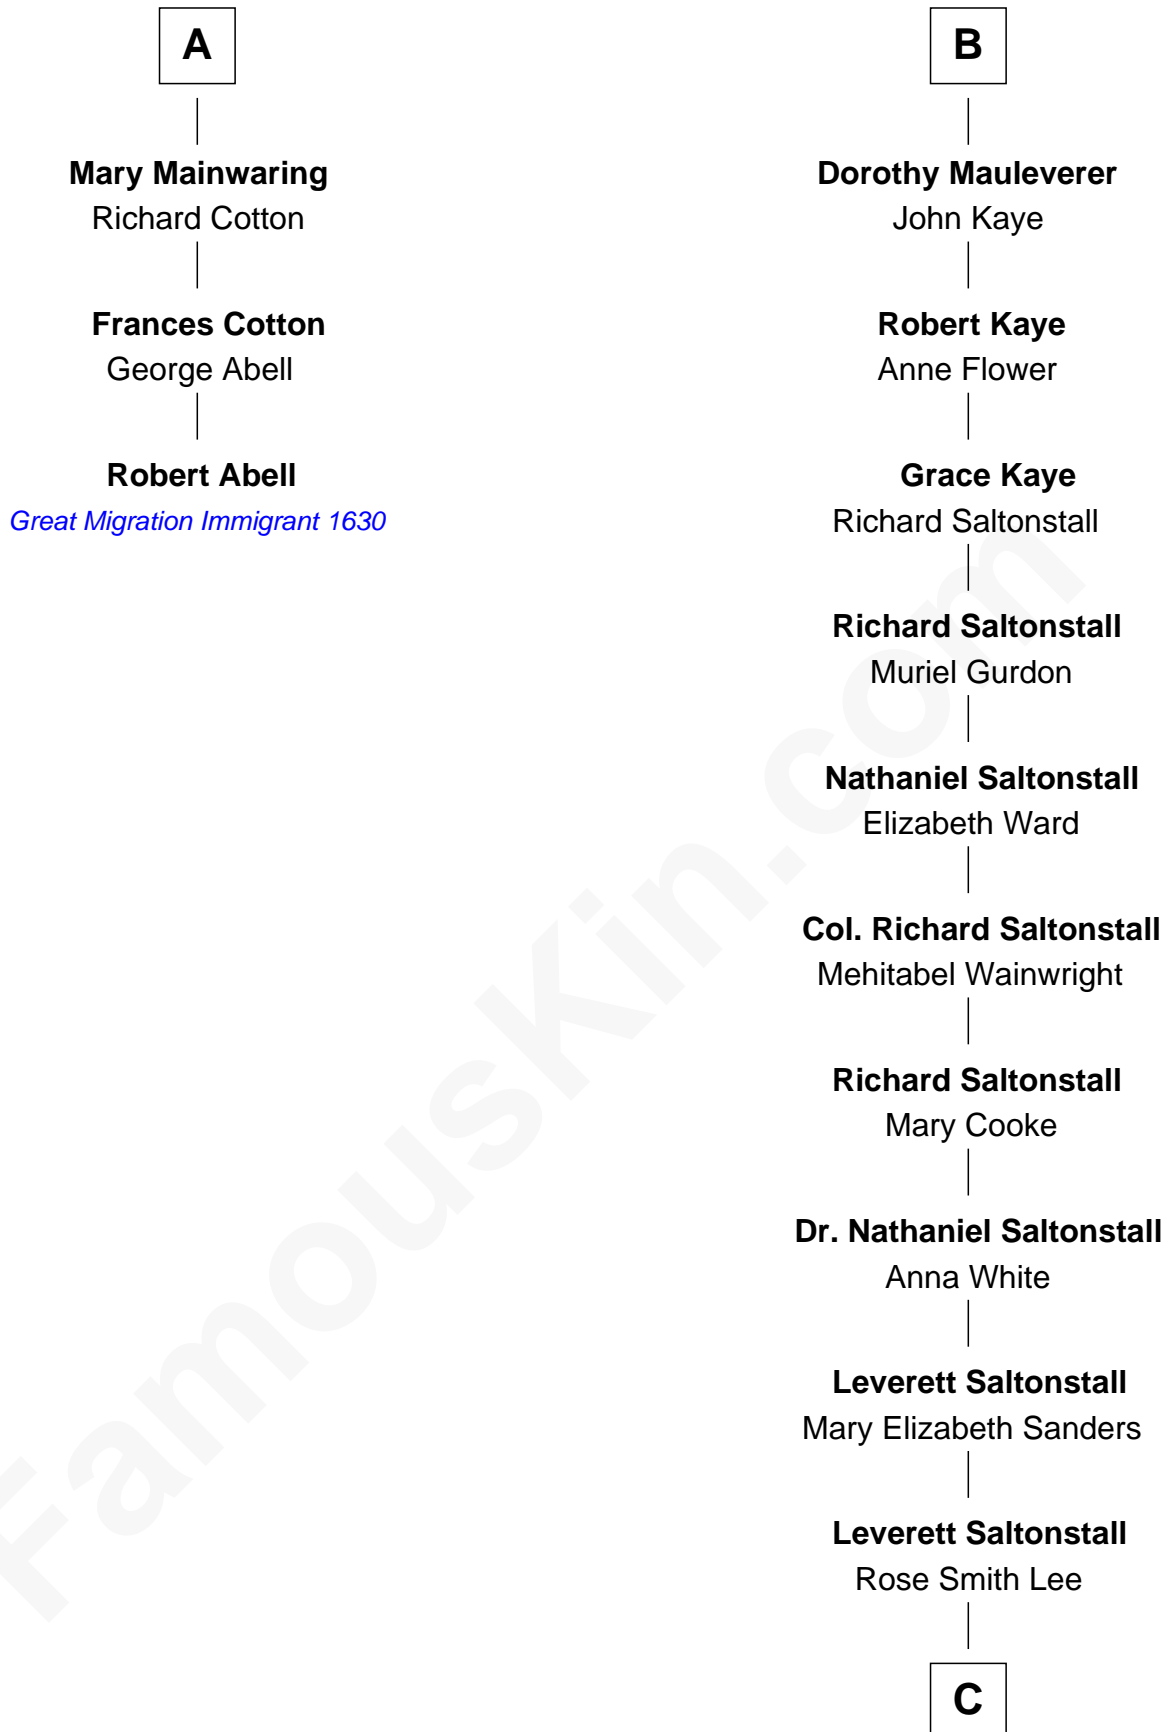

FamousKin.com

Relationship Chart of

Robert Abell

(c1605 - 1663) Great Migration Immigrant 1630

9th cousin 9 times removed of

Leverett Saltonstall

55th Governor of Massachusetts

Sir Thomas de Beauchamp

Sir Henry Vernon

Elizabeth Vernon

Sir Robert Corbet

Dorothy Corbet

Sir Richard Mainwaring

Sir Arthur Mainwaring

Margaret Mainwaring

A

Sir Thomas Markenfield

Eleanor Conyers

Sir Ninian Markenfield

Dorothy Gascoigne

Alice Markenfield

Sir Robert Mauleverer

B

C

Richard Middlecott Saltonstall

Eleanor Brooks

Leverett Saltonstall

55th Governor of Massachusetts

FamousKin.com