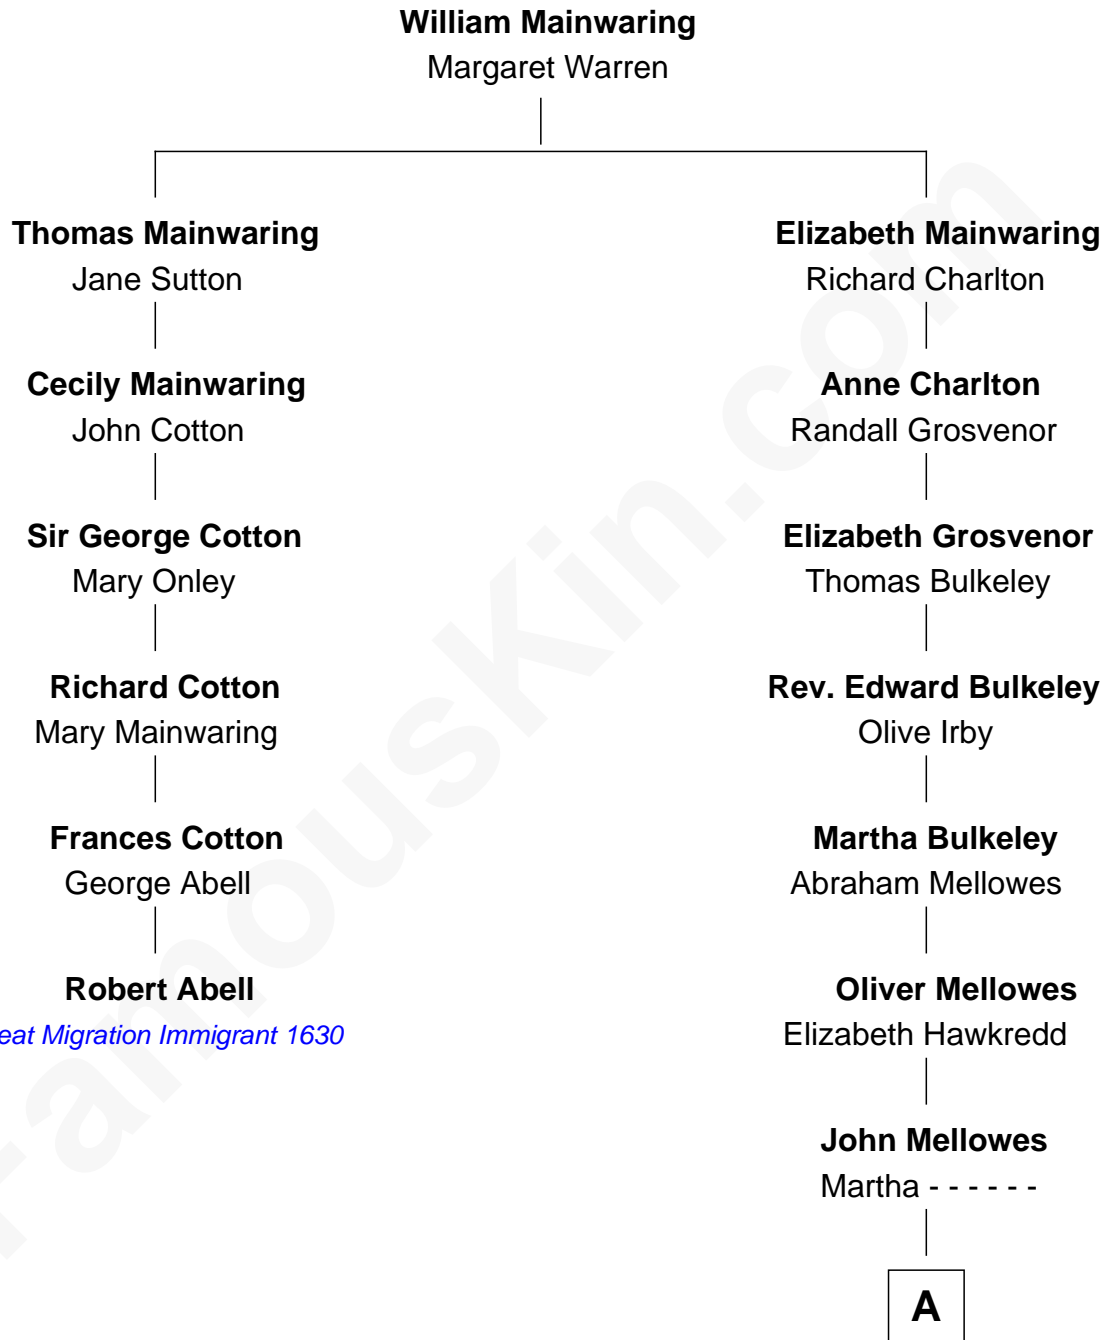

FamousKin.com

Relationship Chart of

Robert Abell

(c1605 - 1663) *Great Migration Immigrant 1630*

5th cousin 10 times removed of

Leverett Saltonstall

55th Governor of Massachusetts