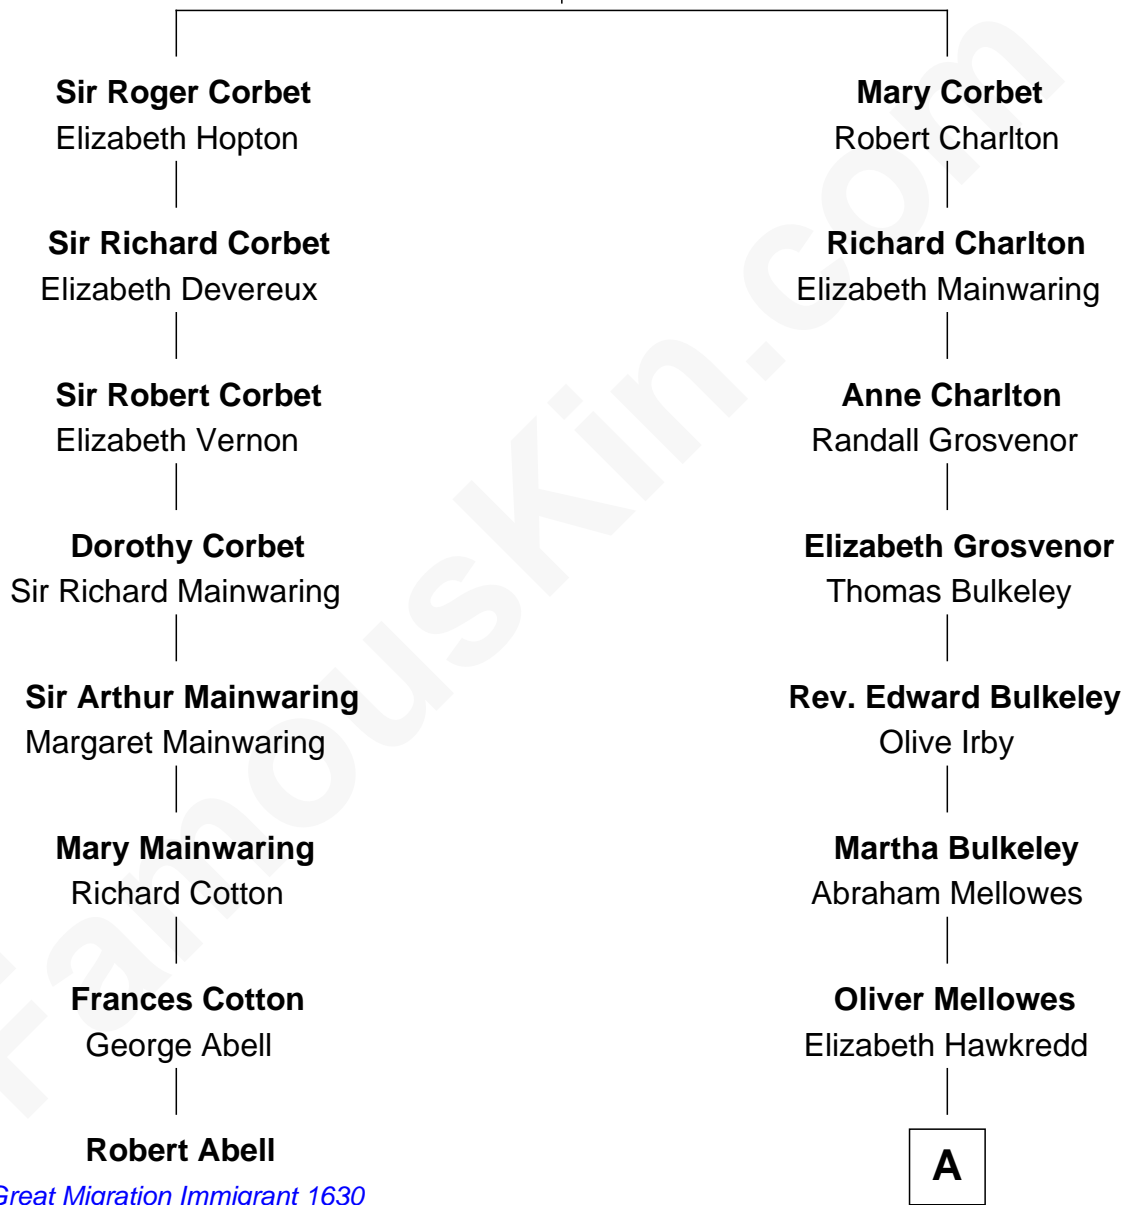

# FamousKin.com Relationship Chart of

**Robert Abell**

(c1605 - 1663) *Great Migration Immigrant 1630*

7th cousin 9 times removed of

**Leverett Saltonstall**

*55th Governor of Massachusetts*

**Sir Robert Corbet**

Margaret - - - - -

**A**

**John Mellowes**

Martha - - - - -

**Martha Mellowes**

- - - - - Lee

**Thomas Lee**

Deborah Flint