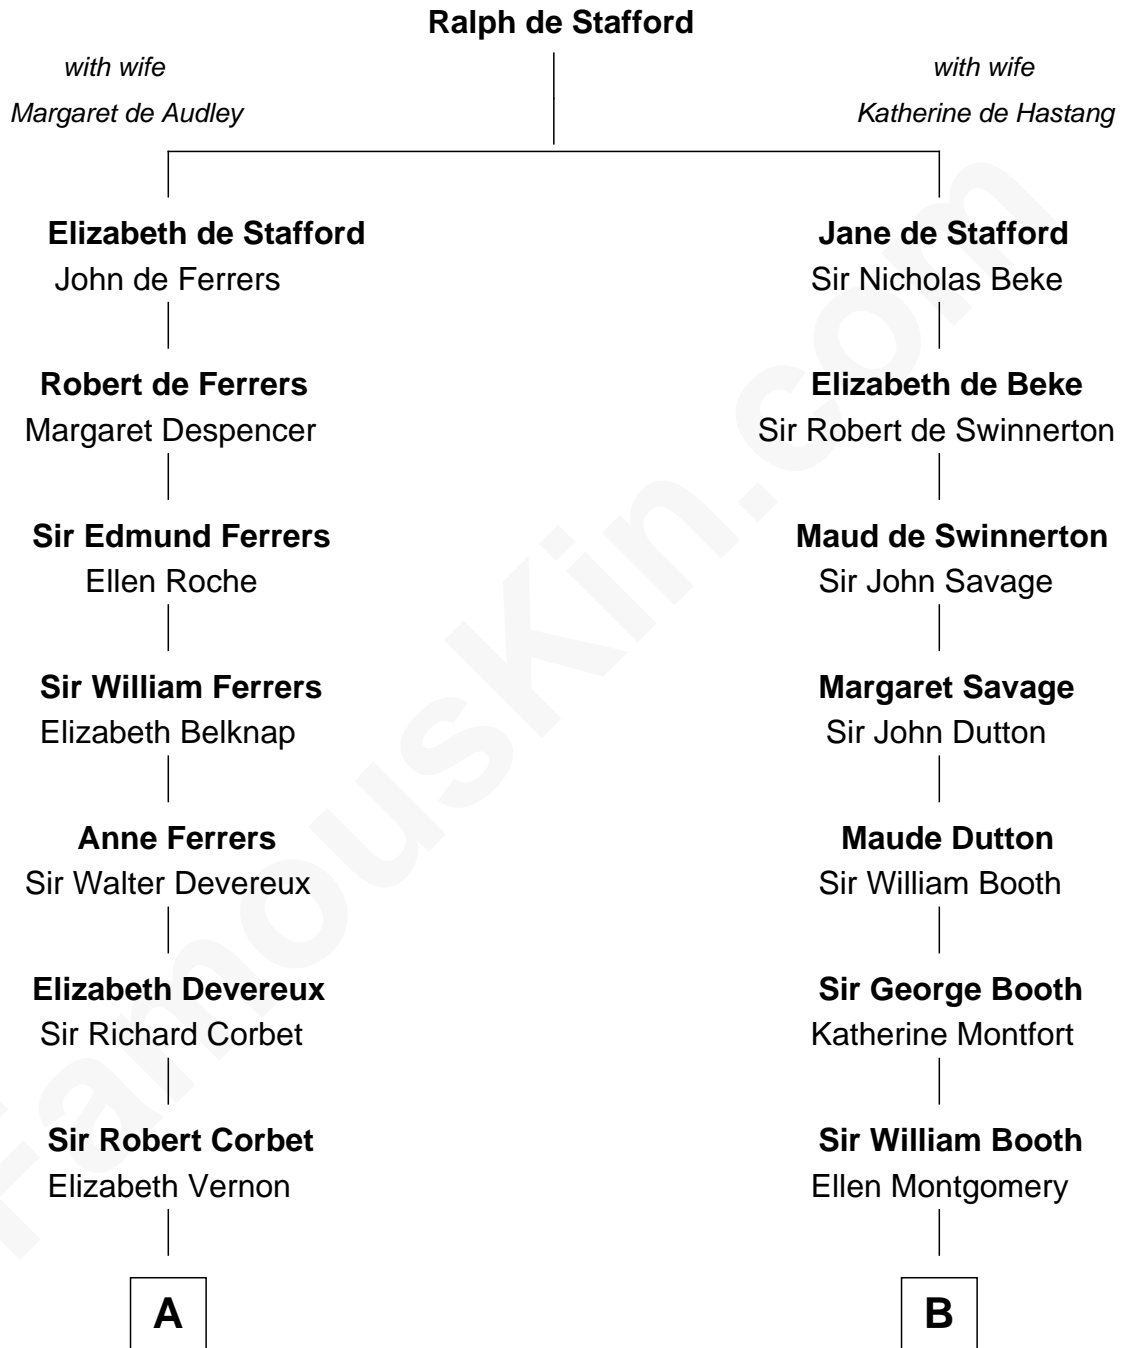

FamousKin.com

Relationship Chart of

Robert Abell

(c1605 - 1663) Great Migration Immigrant 1630

11th cousin 4 times removed of

Abraham Baldwin

Signer of the U.S. Constitution

A

Dorothy Corbet
Sir Richard Mainwaring

Sir Arthur Mainwaring
Margaret Mainwaring

Mary Mainwaring
Richard Cotton

Frances Cotton
George Abell

Robert Abell
Great Migration Immigrant 1630

B

Jane Booth
Sir Thomas Holford