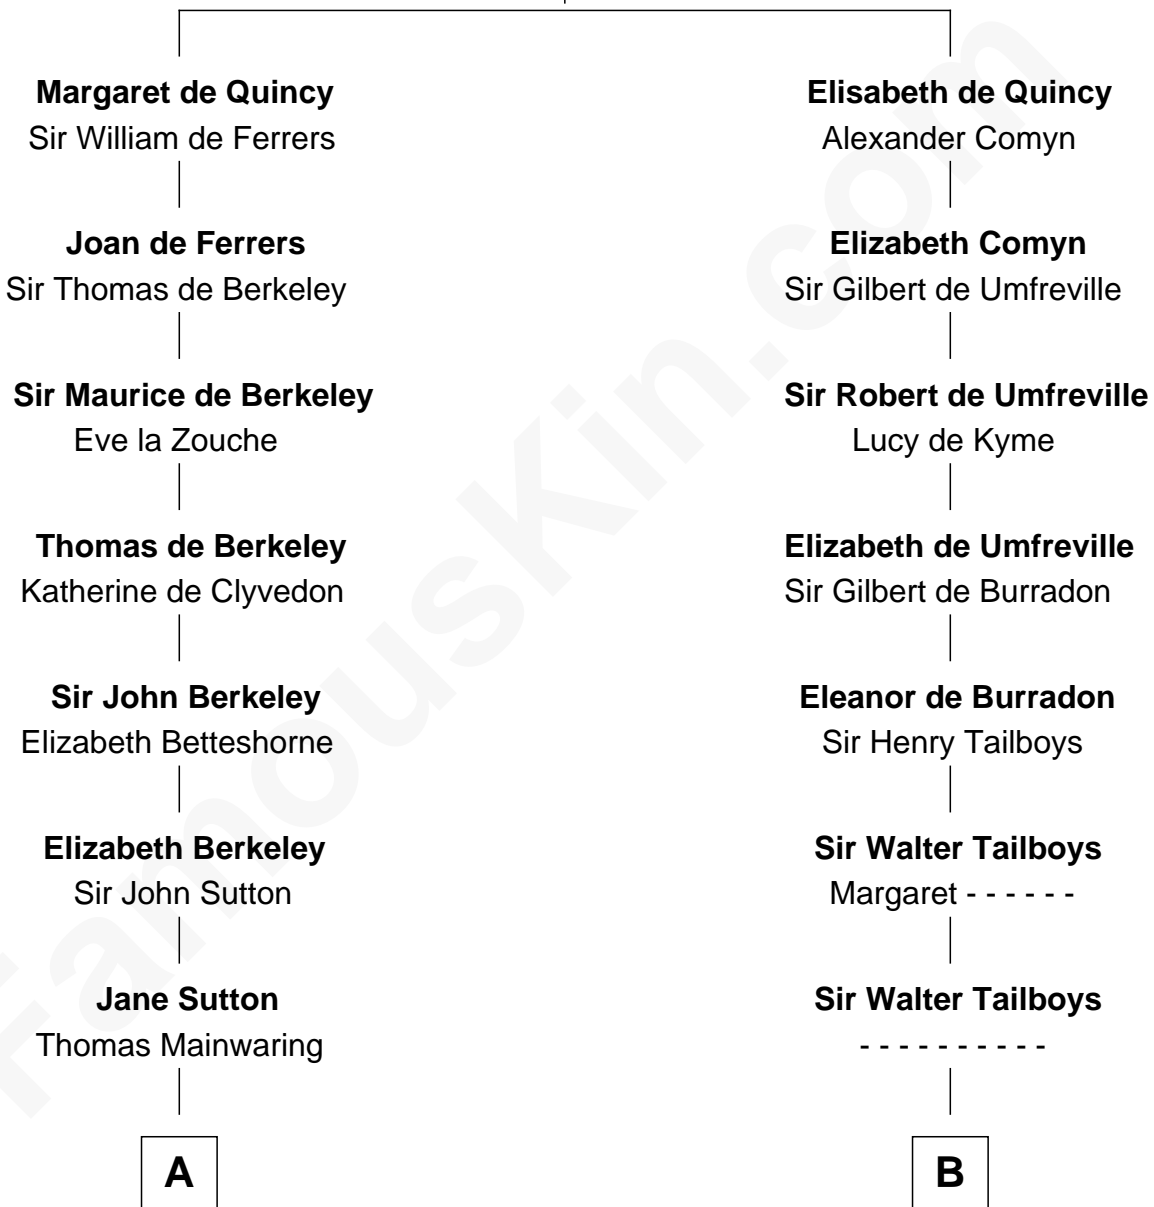

FamousKin.com Relationship Chart of

Robert Abell

(c1605 - 1663) Great Migration Immigrant 1630

11th cousin 7 times removed of

Charles Carroll

Signer of the Declaration of Independence

Sir Roger de Quincy
Helen of Galloway

C

Elizabeth Brooke
Charles Carroll

Charles Carroll

Signer of Declaration of Independence

FamousKin.com