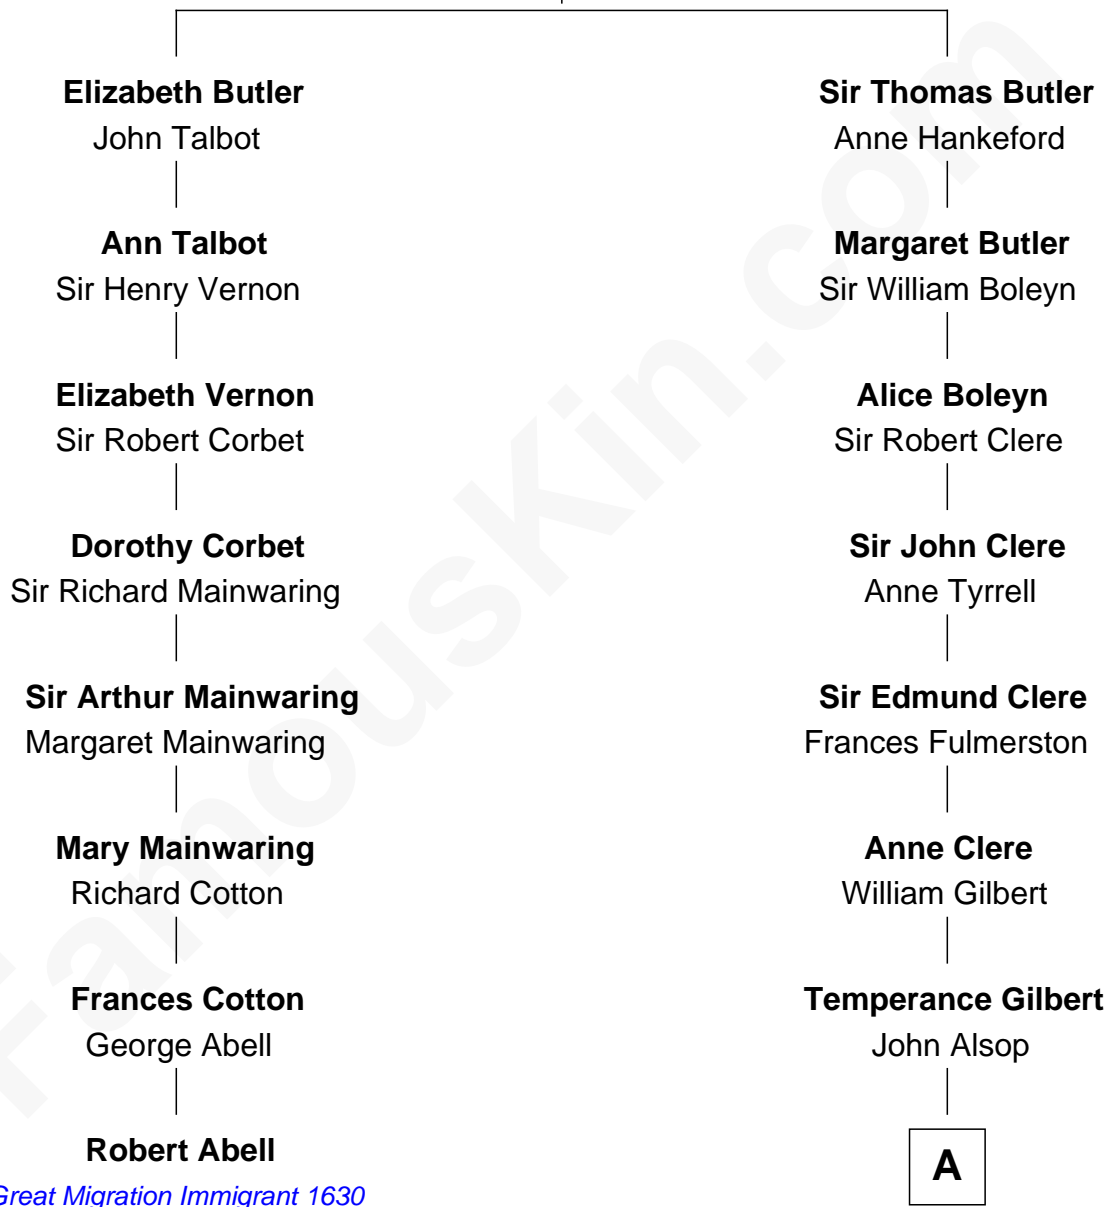

# FamousKin.com Relationship Chart of

**Robert Abell**

(c1605 - 1663) *Great Migration Immigrant 1630*

7th cousin 11 times removed of

**Treat Williams**

*TV & Movie Actor*

**James Butler**  
Joan Beauchamp

**A**

**Elizabeth Alsop**  
Richard Baldwin

**Theophilus Baldwin**  
Elizabeth Canfield

**Martha Baldwin**  
Enos Camp

**Elizabeth Camp**  
Benjamin Plumb

**Comfort Plumb**  
John Gillett

**Benjamin Gillett**  
Ann Prudden Strong

**Garrett Gillette**  
Nancy Sackett Platt

**Rufus M. Gillette**  
Abigail Payne

**Mary Abigail Gillette**  
George Willey Andrew

**Treat Payne Andrew**  
Eleanor Barnum

**B**

**B**

**Marian Andrew**

Richard Norman Williams