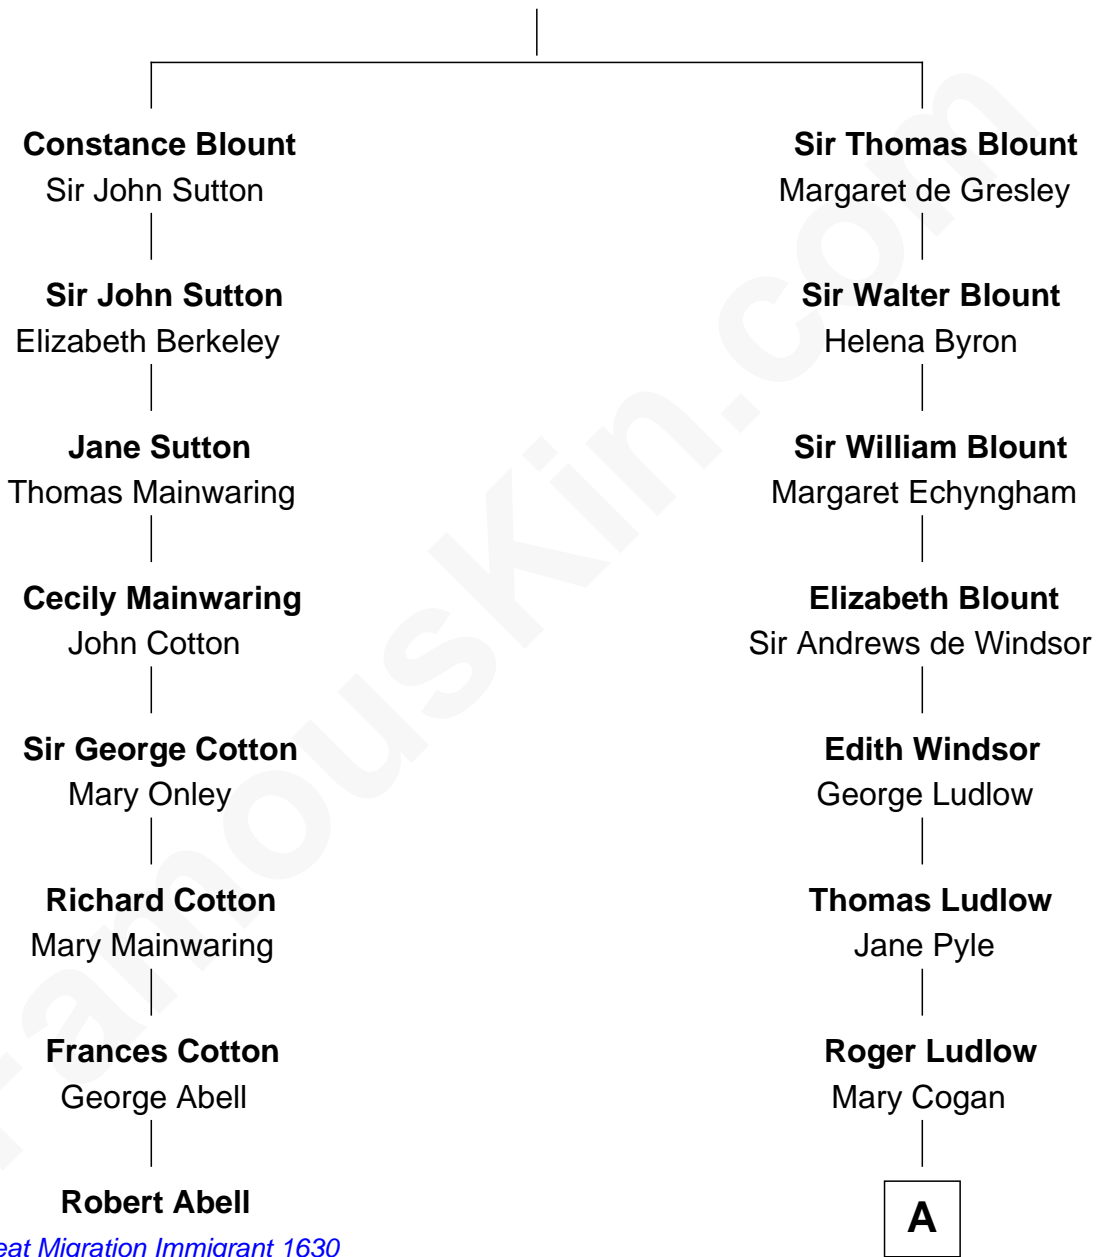

FamousKin.com Relationship Chart of

Robert Abell

(c1605 - 1663) *Great Migration Immigrant 1630*

7th cousin 11 times removed of

Jordan Peele

TV and Movie Actor

Sir Walter Blount

Sancha de Ayala