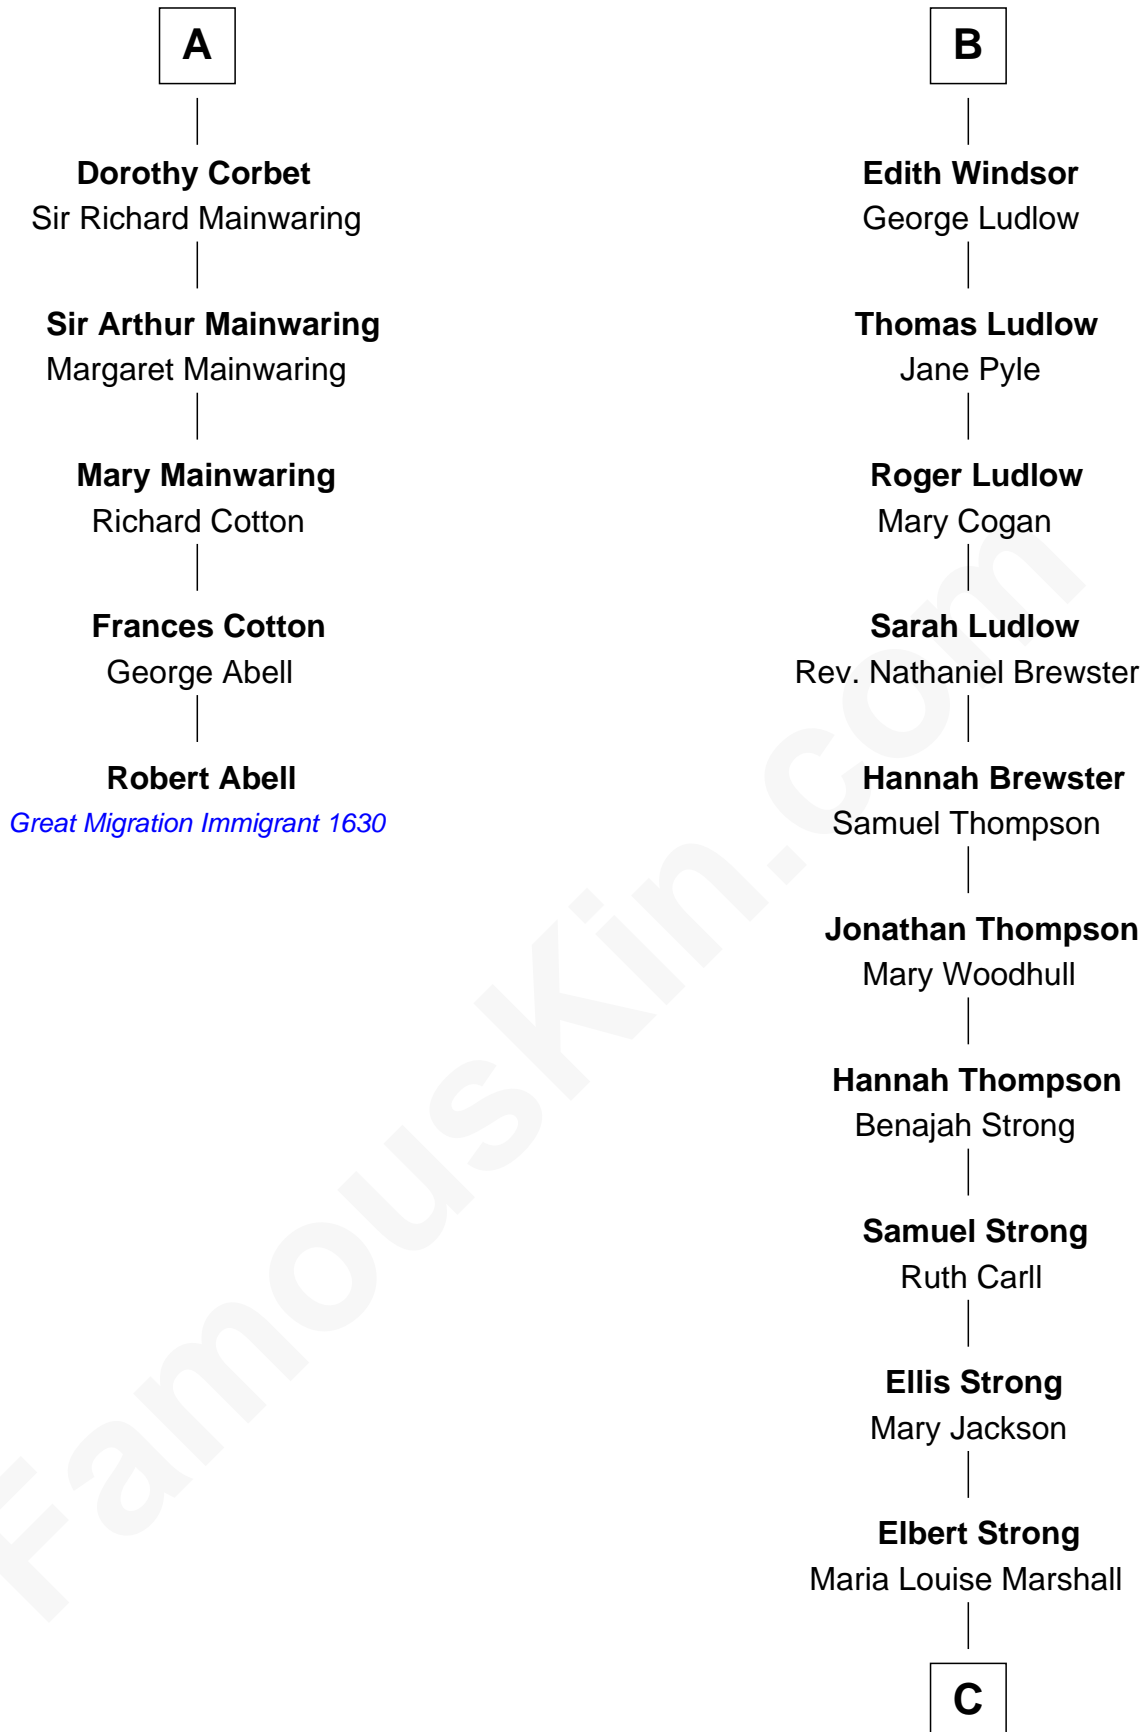

FamousKin.com Relationship Chart of

Robert Abell

(c1605 - 1663) Great Migration Immigrant 1630

11th cousin 10 times removed of

Jordan Peele

TV and Movie Actor

Humphrey de Bohun

Elizabeth Plantagenet

Eleanor de Bohun
Sir James le Boteler

James le Boteler
Elizabeth Darcy

James Butler
Anne de Welles

James Butler
Joan Beauchamp

Elizabeth Butler
John Talbot

Ann Talbot
Sir Henry Vernon

Elizabeth Vernon
Sir Robert Corbet

A

Margaret de Bohun
Sir Hugh de Courtnay

Elizabeth de Courtnay
Sir Andrew Luttrell

Sir Hugh Luttrell
Catherine de Beaumont

Elizabeth Luttrell
John Stratton

Elizabeth Stratton
John Andrews

Elizabeth Andrews
Sir Thomas de Windsor

Sir Andrews de Windsor
Elizabeth Blount

B

C

Walter Robbins Strong

Nettie Wicks

Louise Strong

Everett Sidney Taylor

Josephine Helen Taylor