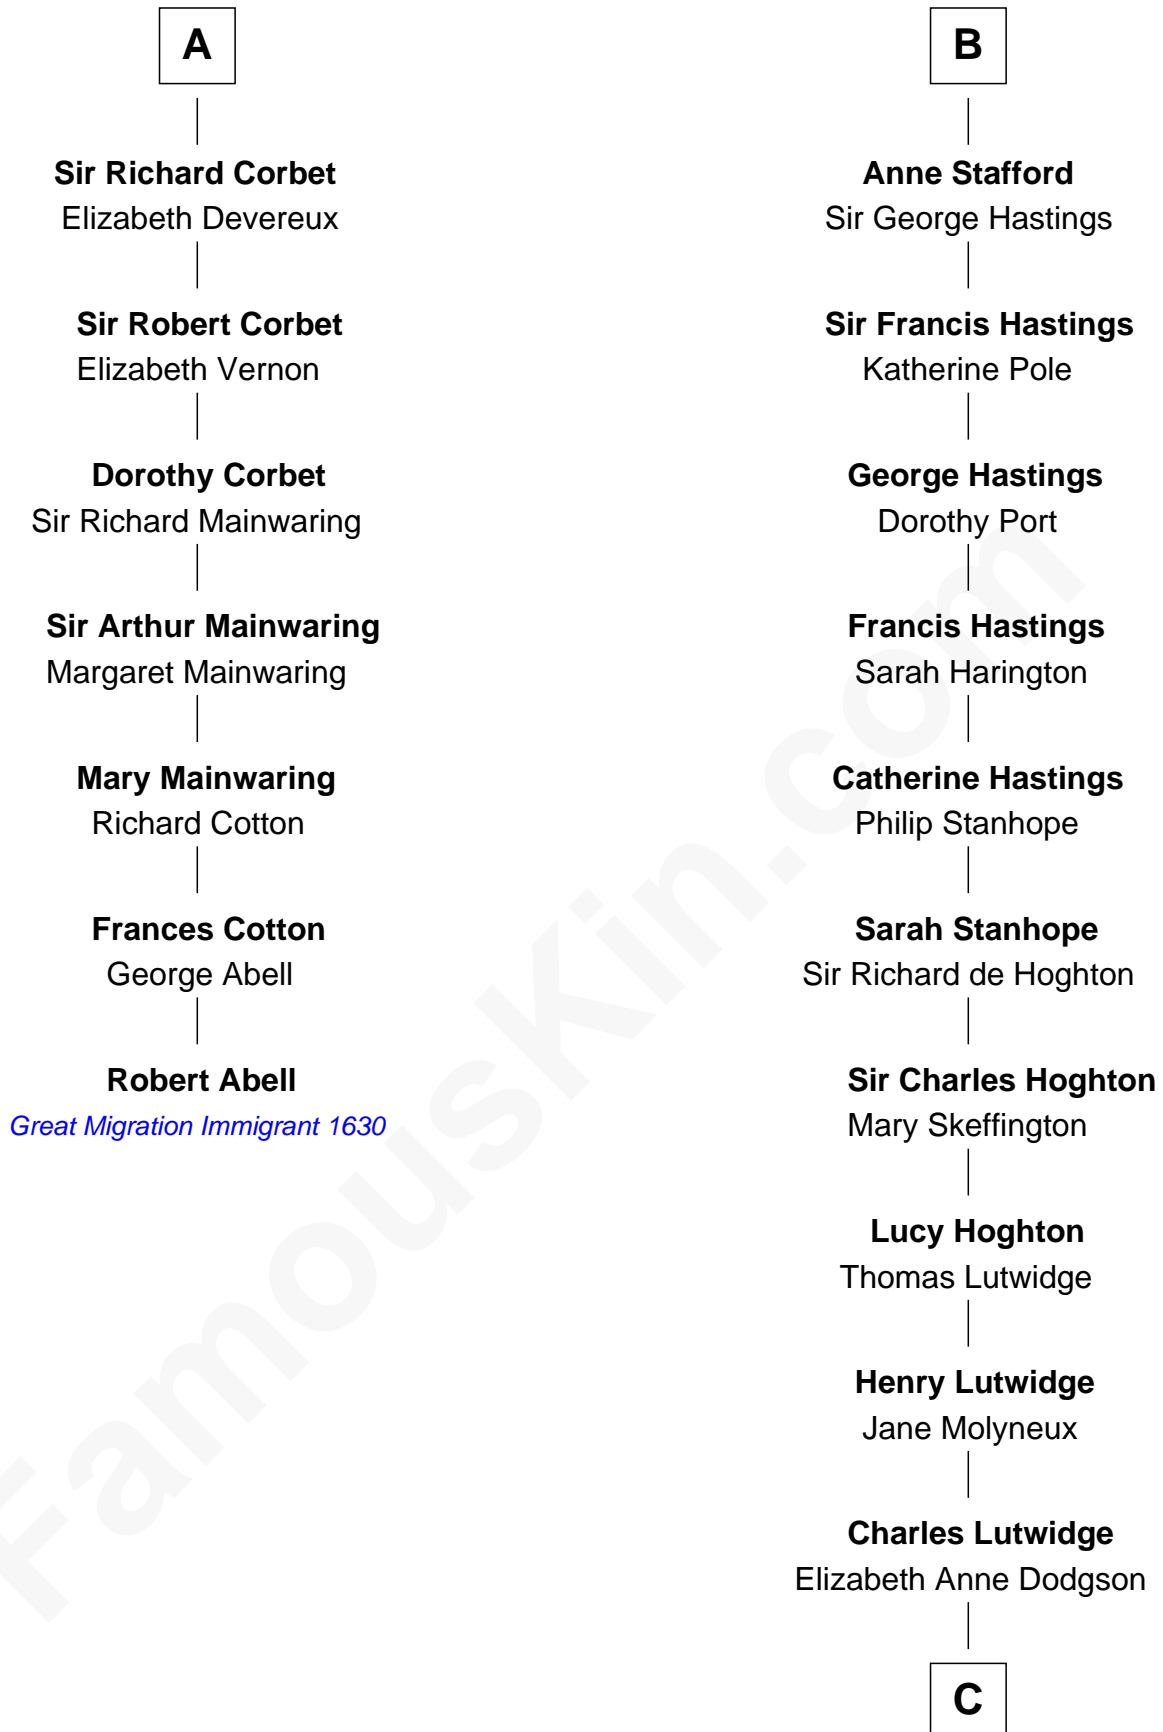

# FamousKin.com Relationship Chart of

**Robert Abell**

(c1605 - 1663) Great Migration Immigrant 1630

13th cousin 5 times removed of

**Lewis Carroll**

Author of Alice in Wonderland

**C**

**Frances Jane Lutwidge**  
Rev. Charles Dodgson

**Lewis Carroll**  
*Author of Alice in Wonderland*

FamousKin.com