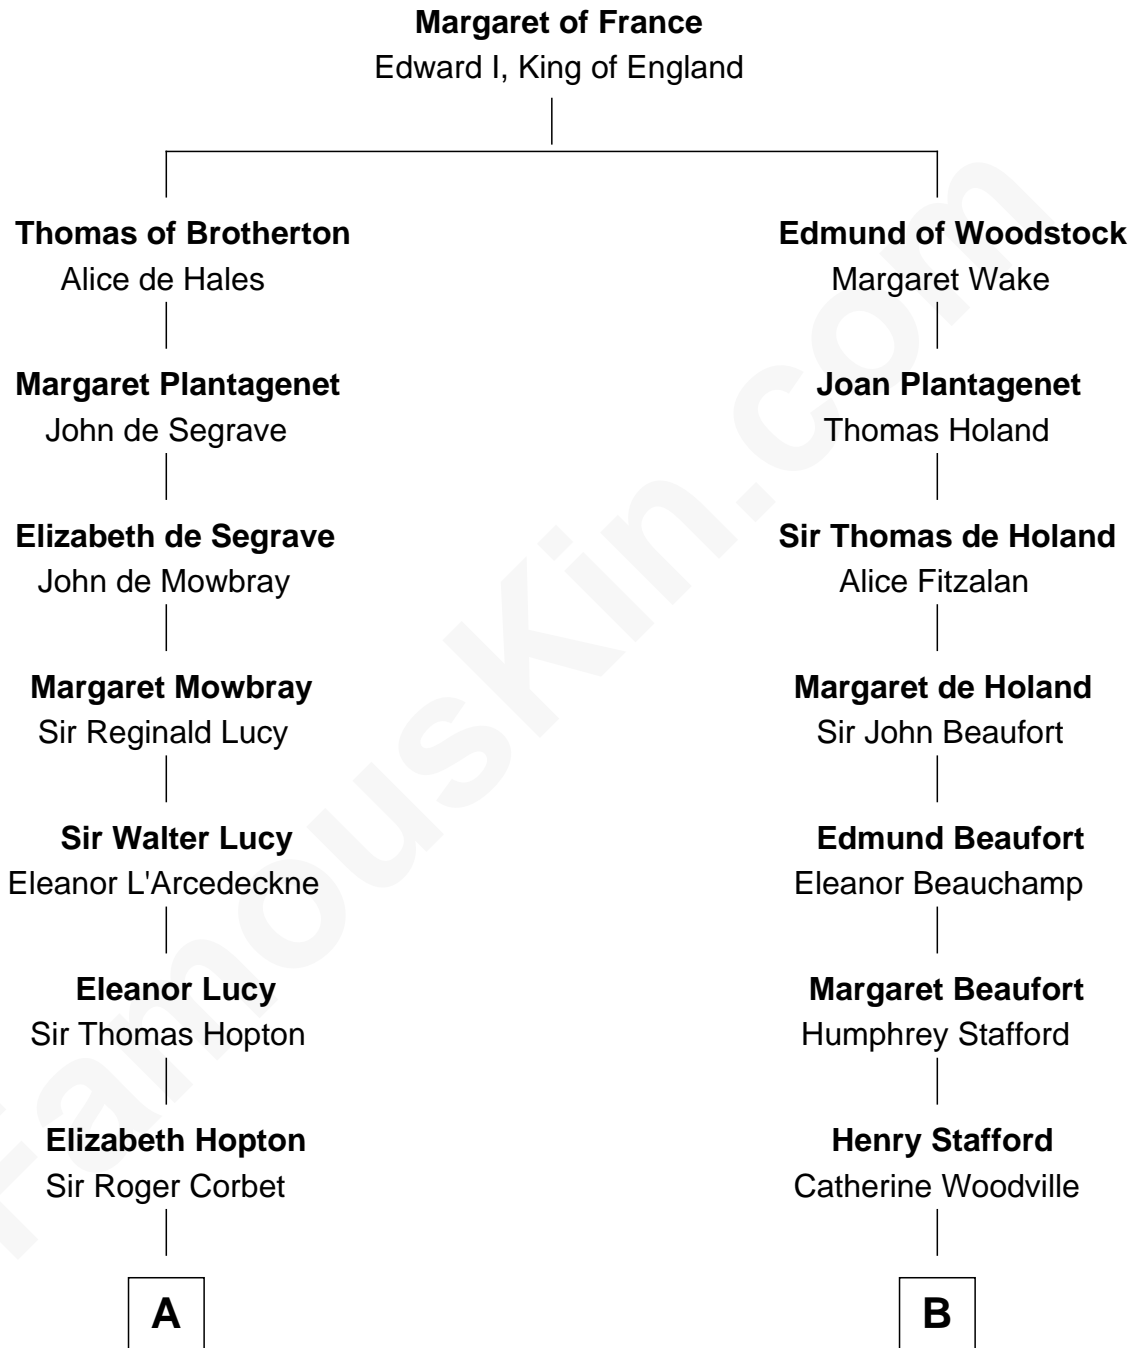

# FamousKin.com Relationship Chart of

**Robert Abell**

(c1605 - 1663) Great Migration Immigrant 1630

13th cousin 5 times removed of

**Lewis Carroll**

Author of Alice in Wonderland

**C**

**Frances Jane Lutwidge**  
Rev. Charles Dodgson

**Lewis Carroll**  
*Author of Alice in Wonderland*

FamousKin.com