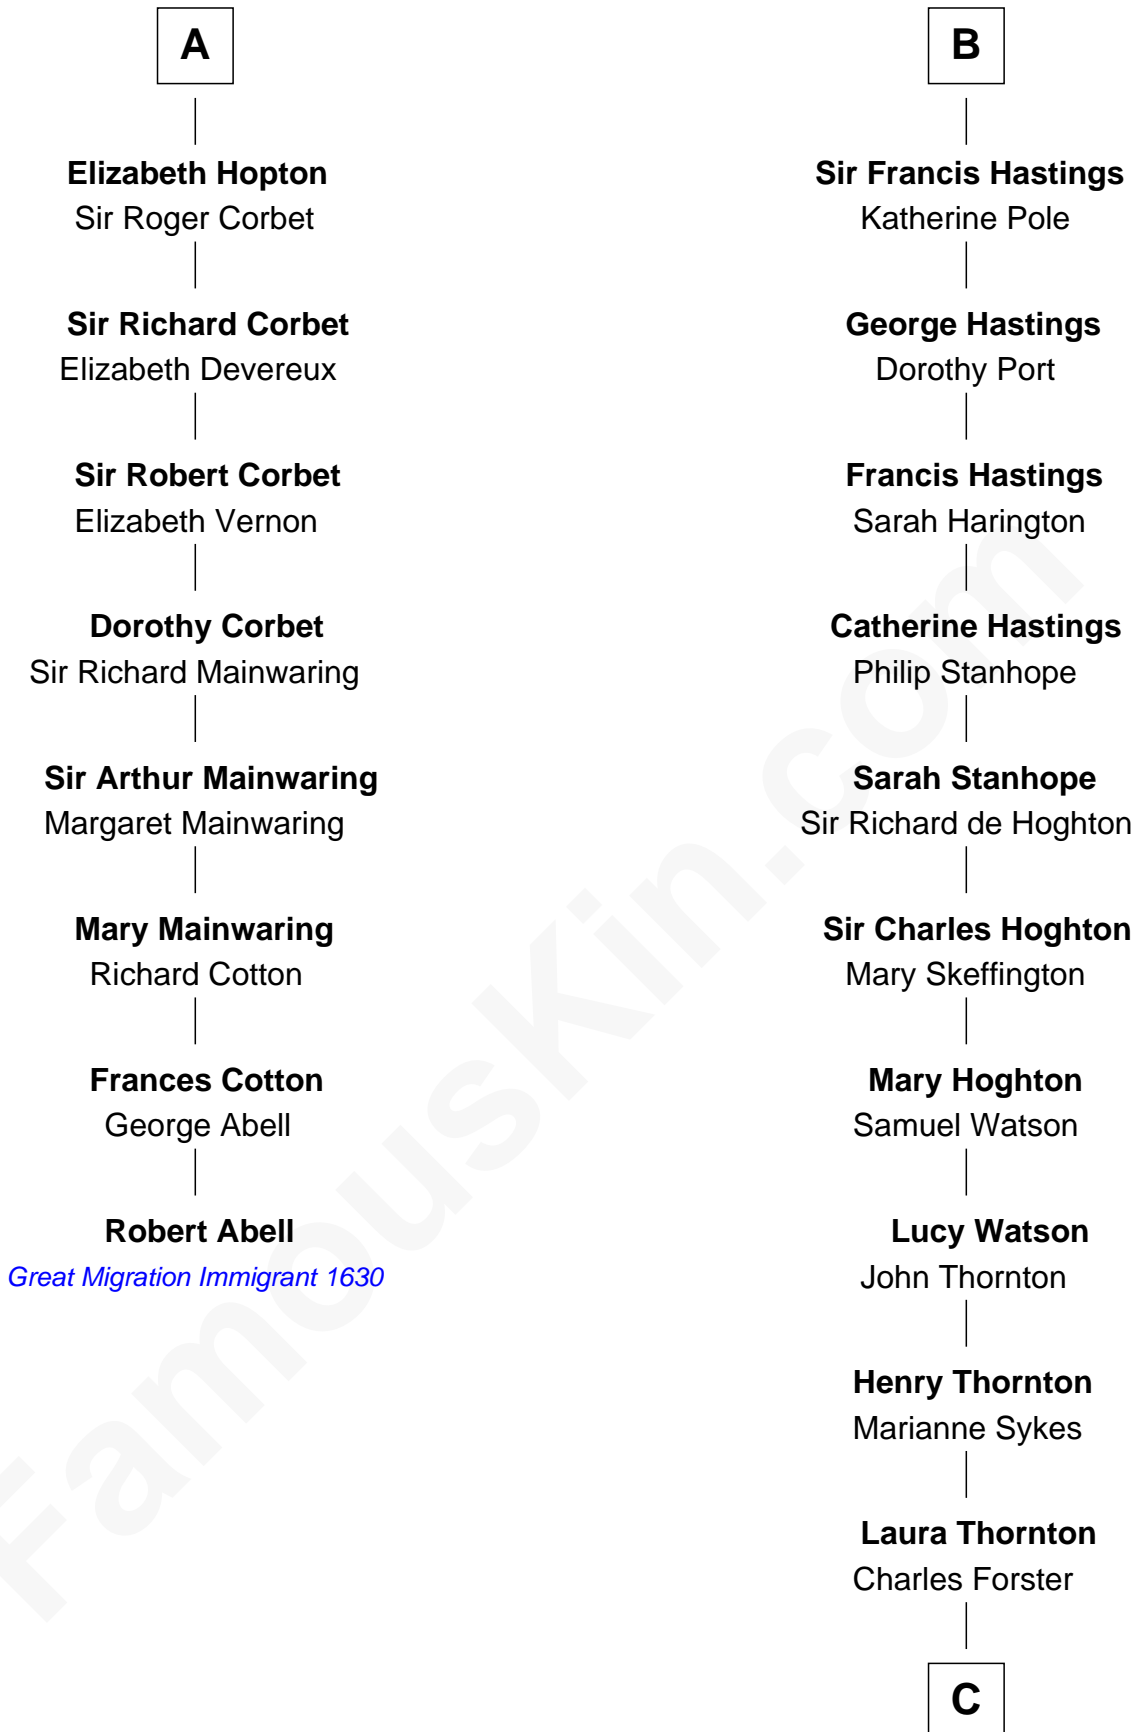

FamousKin.com Relationship Chart of

Robert Abell

(c1605 - 1663) Great Migration Immigrant 1630

14th cousin 4 times removed of

E. M. Forster

English Novelist

John de Botetourte

Maud FitzThomas

C

Edward Morgan Llewellyn Forster

Alice Clara Whichelo

E. M. Forster

English Novelist

FamousKin.com