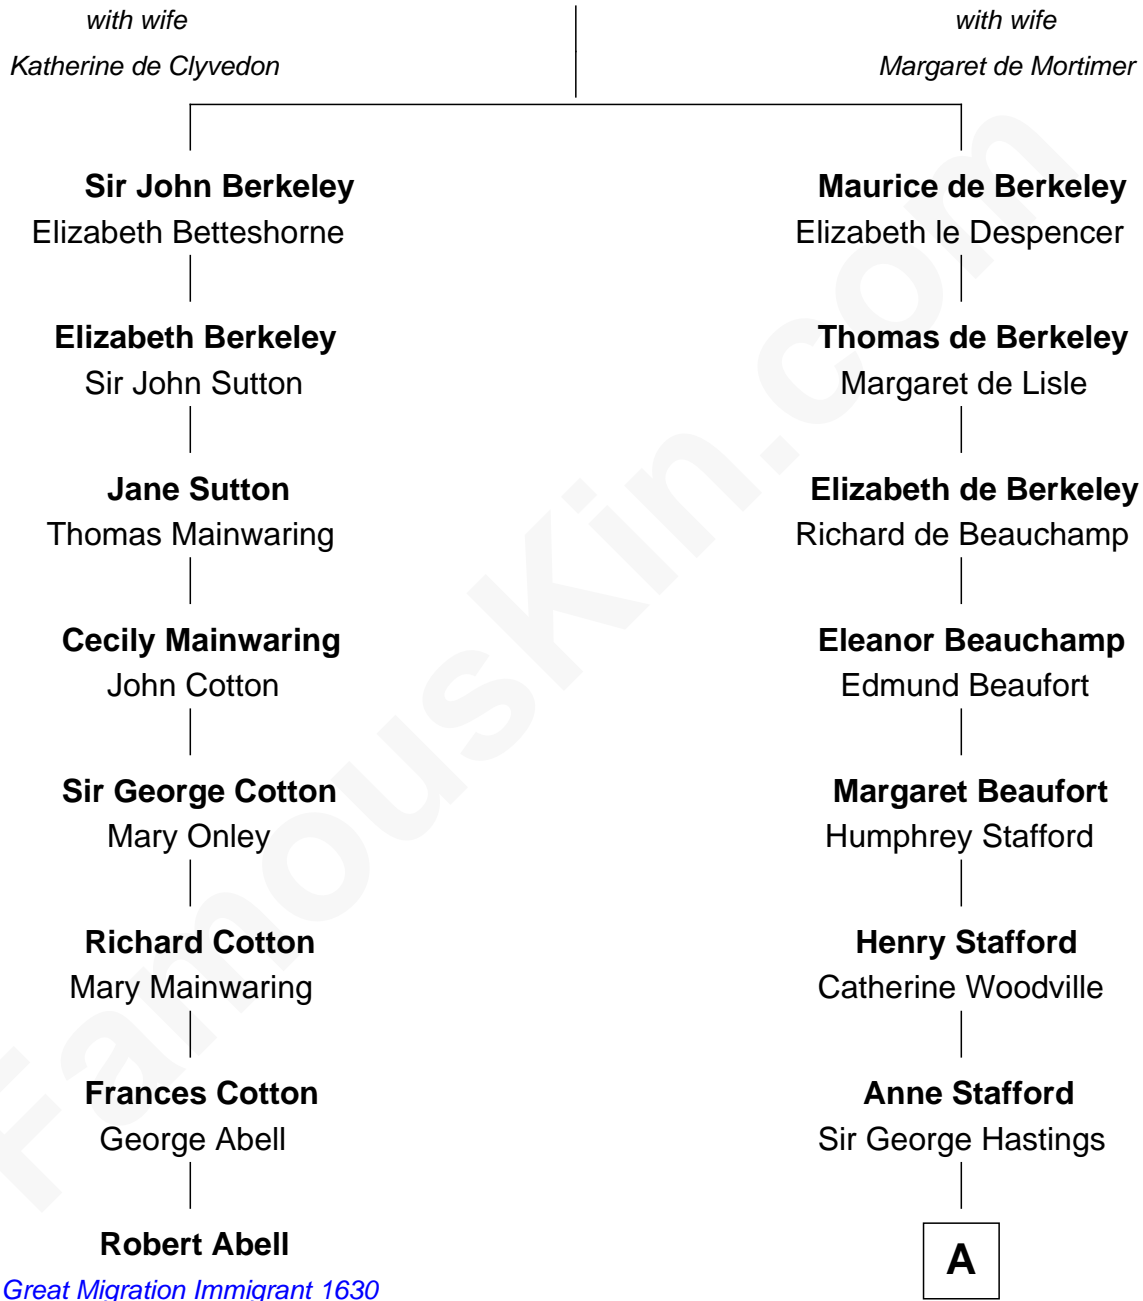

## Relationship Chart of

### Robert Abell

(c1605 - 1663) *Great Migration Immigrant 1630*

7th cousin 11 times removed of

**E. M. Forster**  
*English Novelist*

**Thomas de Berkeley**

**A**

**Sir Francis Hastings**

Katherine Pole

**George Hastings**

Dorothy Port

**Francis Hastings**

Sarah Harington

**Catherine Hastings**

Philip Stanhope

**Sarah Stanhope**

Sir Richard de Hoghton