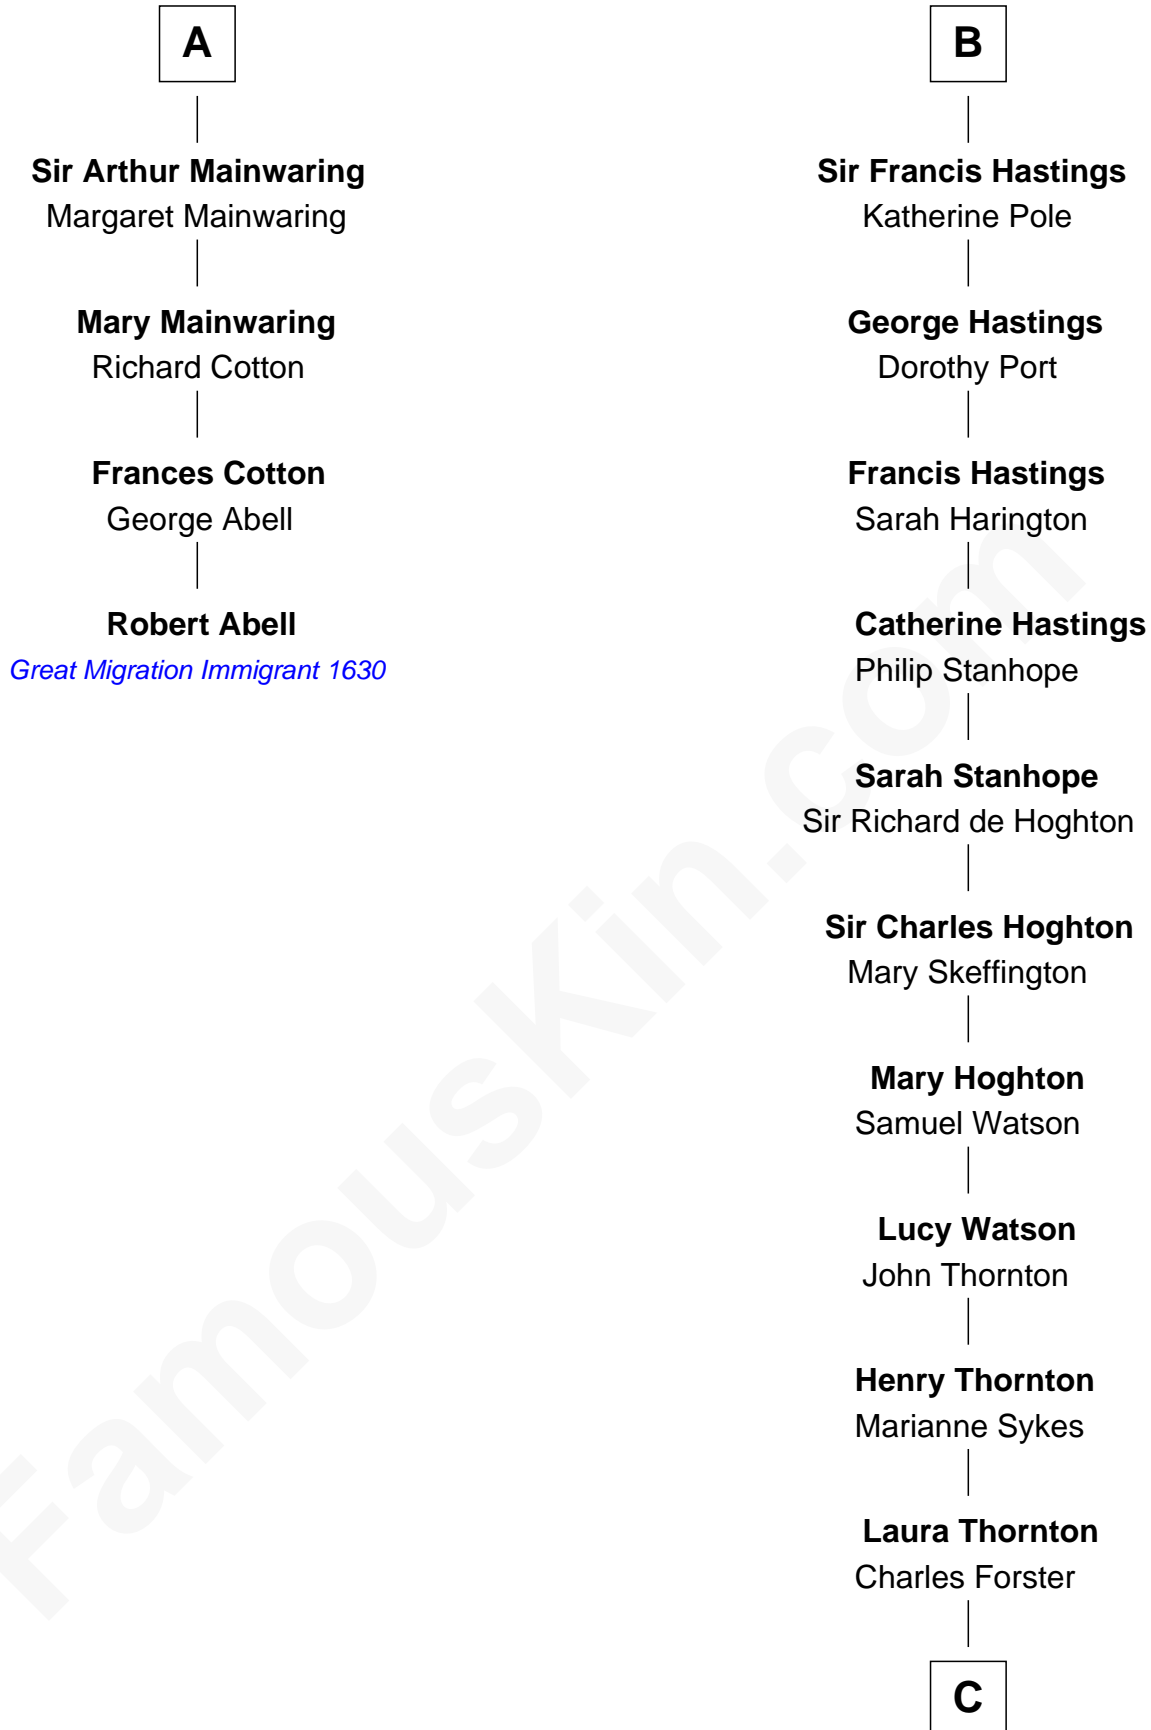

FamousKin.com Relationship Chart of

Robert Abell

(c1605 - 1663) Great Migration Immigrant 1630

10th cousin 8 times removed of

E. M. Forster

English Novelist

C

Edward Morgan Llewellyn Forster

Alice Clara Whichelo

E. M. Forster

English Novelist

FamousKin.com