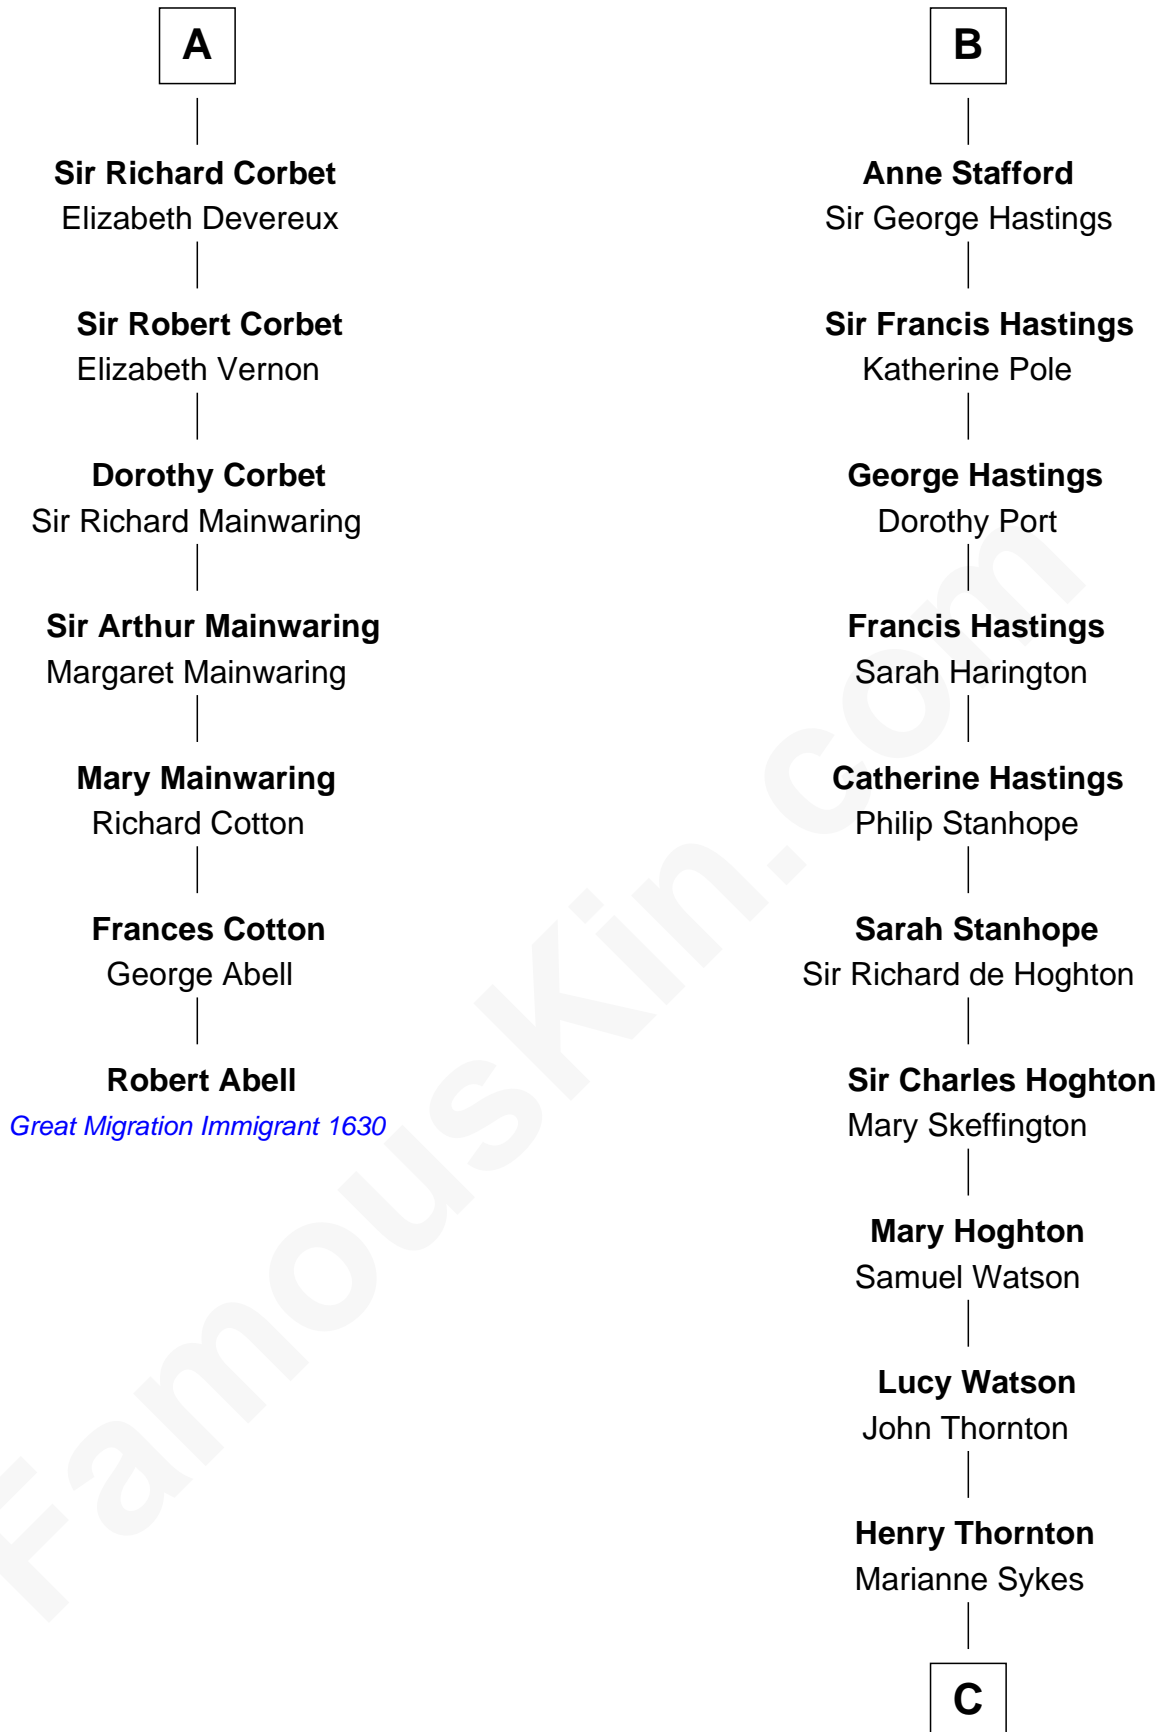

FamousKin.com Relationship Chart of

Robert Abell

(c1605 - 1663) *Great Migration Immigrant 1630*

13th cousin 6 times removed of

E. M. Forster

English Novelist

C

Laura Thornton

Charles Forster

Edward Morgan Llewellyn Forster

Alice Clara Whichelo

E. M. Forster

English Novelist

FamousKin.com