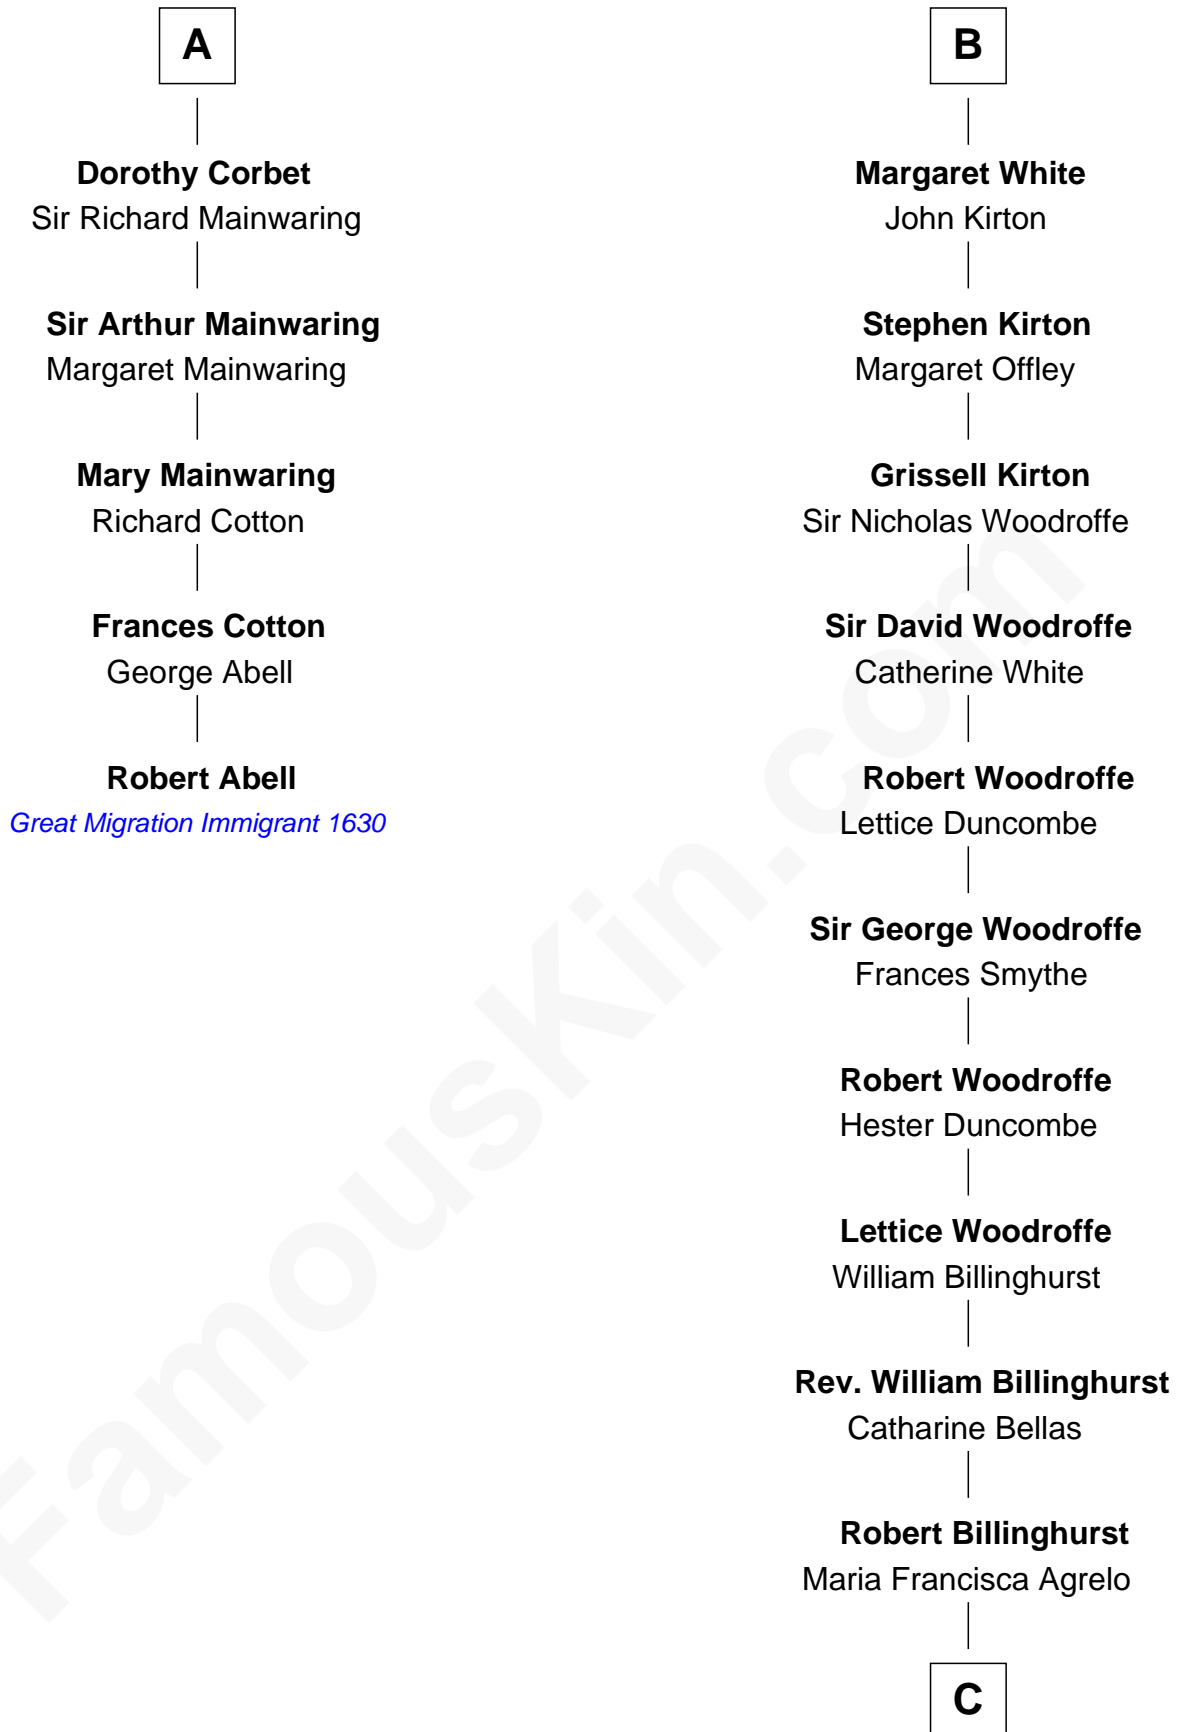

# FamousKin.com Relationship Chart of

**Robert Abell**

(c1605 - 1663) *Great Migration Immigrant 1630*

11th cousin 7 times removed of

**Guillermo Billinghurst**

*31st President of Peru*

**Bartholomew de Badlesmere**

**Maud de Badlesmere**

John de Vere

**Margaret de Vere**

Henry de Beaumont

**Sir John de Beaumont**

Katherine de Everingham

**Elizabeth Beaumont**

Sir William Botreaux

**Margaret Botreaux**

Sir Robert Hungerford

**Eleanor Hungerford**

Sir John White

**Robert White**

Margaret Gainsford

**B**

**C**

Guillermo Eugenio Billinghurst

Belisaria Angulo

Guillermo Billinghurst

*31st President of Peru*

FamousKin.com