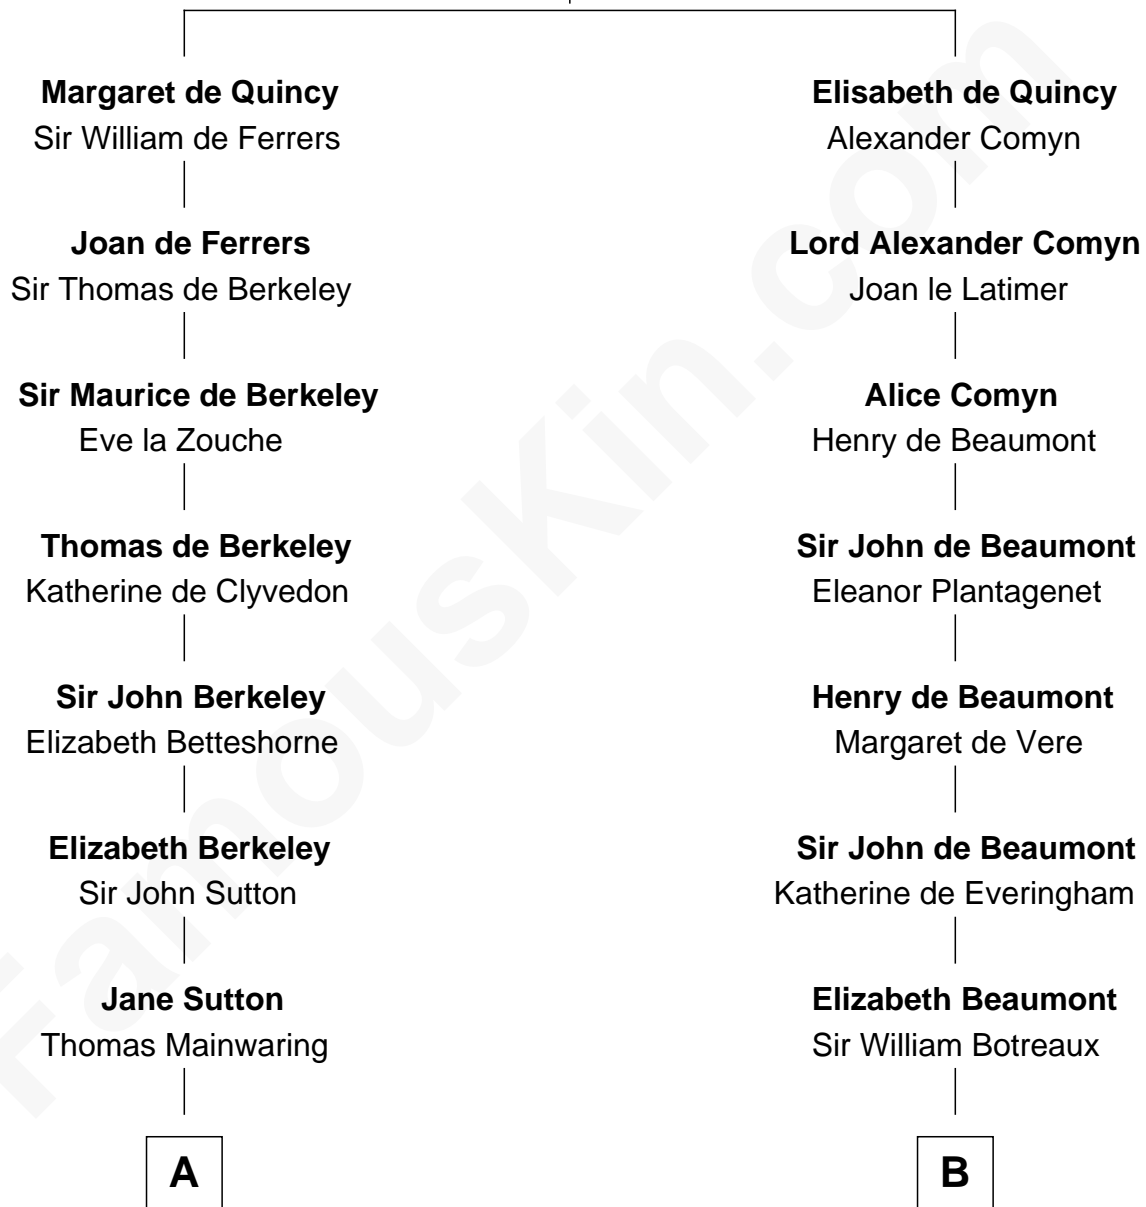

## Relationship Chart of

### Robert Abell

(c1605 - 1663) Great Migration Immigrant 1630

11th cousin 10 times removed of

**Guillermo Billinghurst**  
31st President of Peru

**Sir Roger de Quincy**  
Helen of Galloway

**C**

**Lettice Woodroffe**

William Billinghurst

**Rev. William Billinghurst**

Catharine Bellas

**Robert Billinghurst**

Maria Francisca Agrelo

**Guillermo Eugenio Billinghurst**

Belisaria Angulo

**Guillermo Billinghurst**