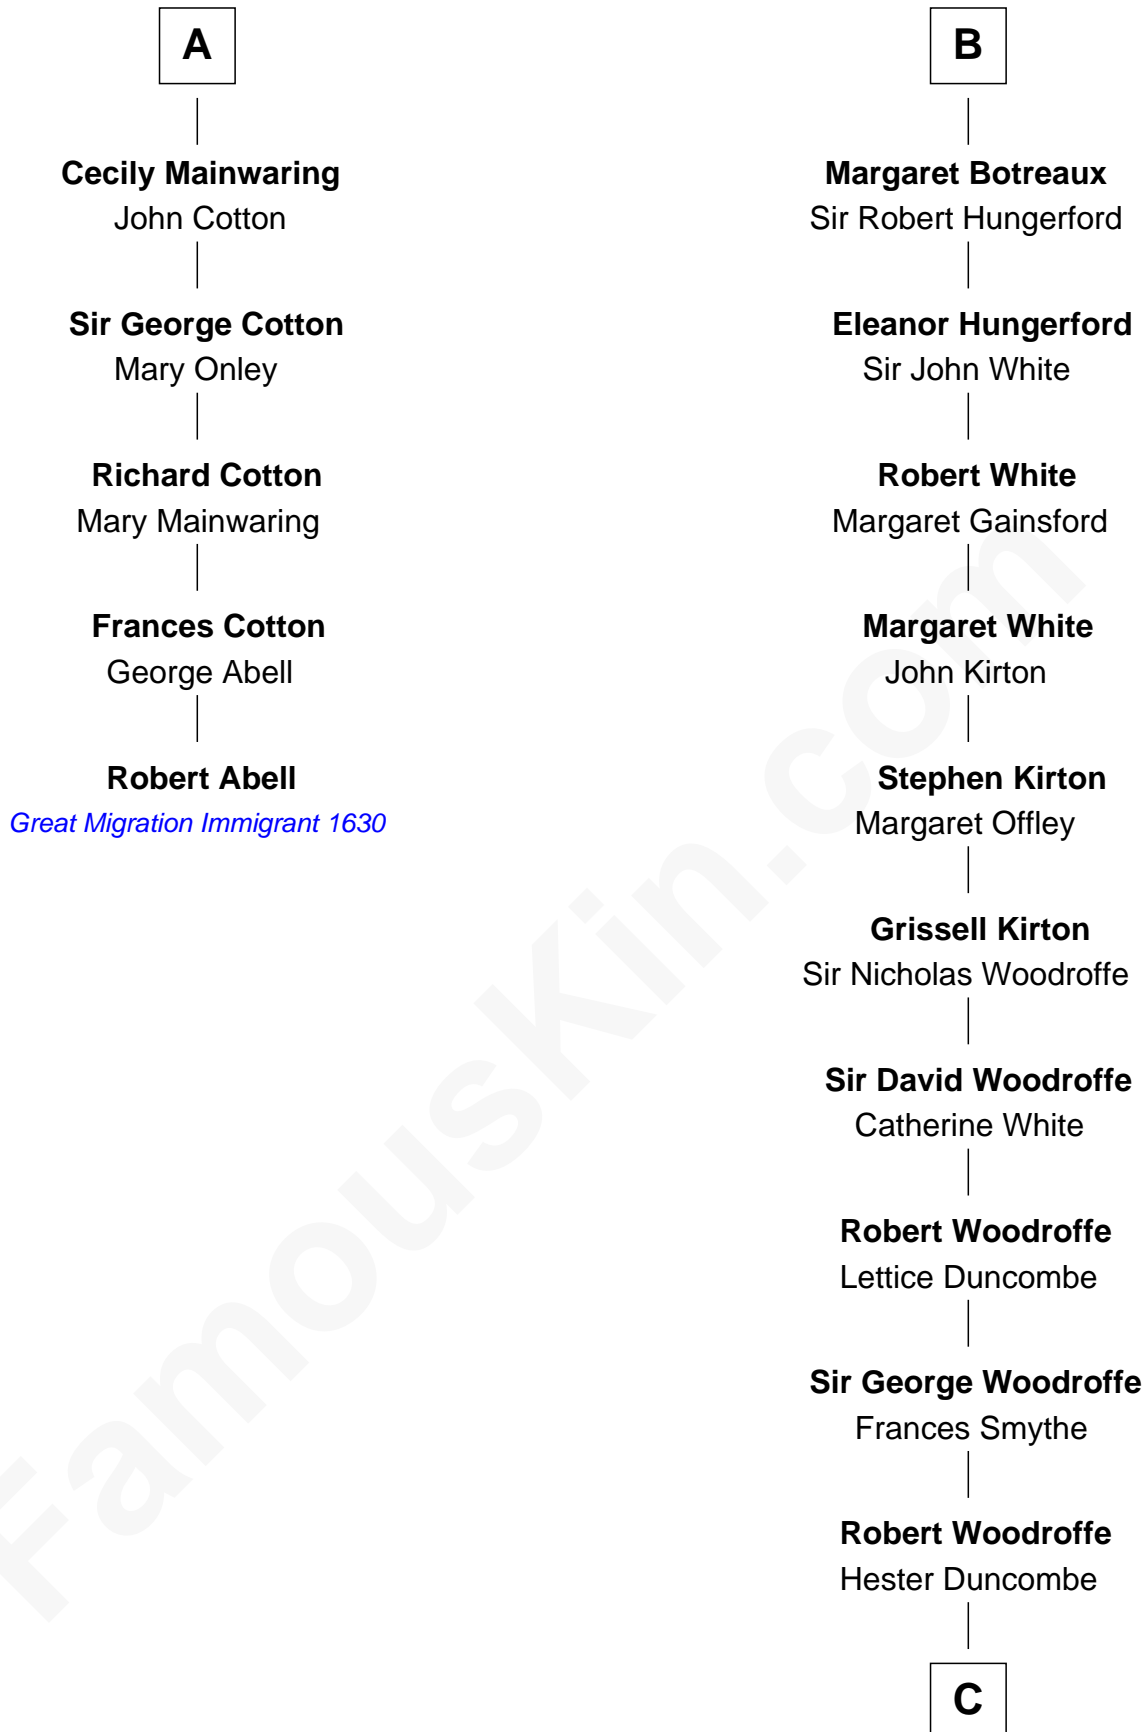

## Relationship Chart of

### Robert Abell

(c1605 - 1663) Great Migration Immigrant 1630

11th cousin 10 times removed of

**Guillermo Billinghurst**  
31st President of Peru

**Sir Roger de Quincy**  
Helen of Galloway

**C**

**Lettice Woodroffe**

William Billinghurst

**Rev. William Billinghurst**

Catharine Bellas

**Robert Billinghurst**

Maria Francisca Agrelo

**Guillermo Eugenio Billinghurst**

Belisaria Angulo

**Guillermo Billinghurst**