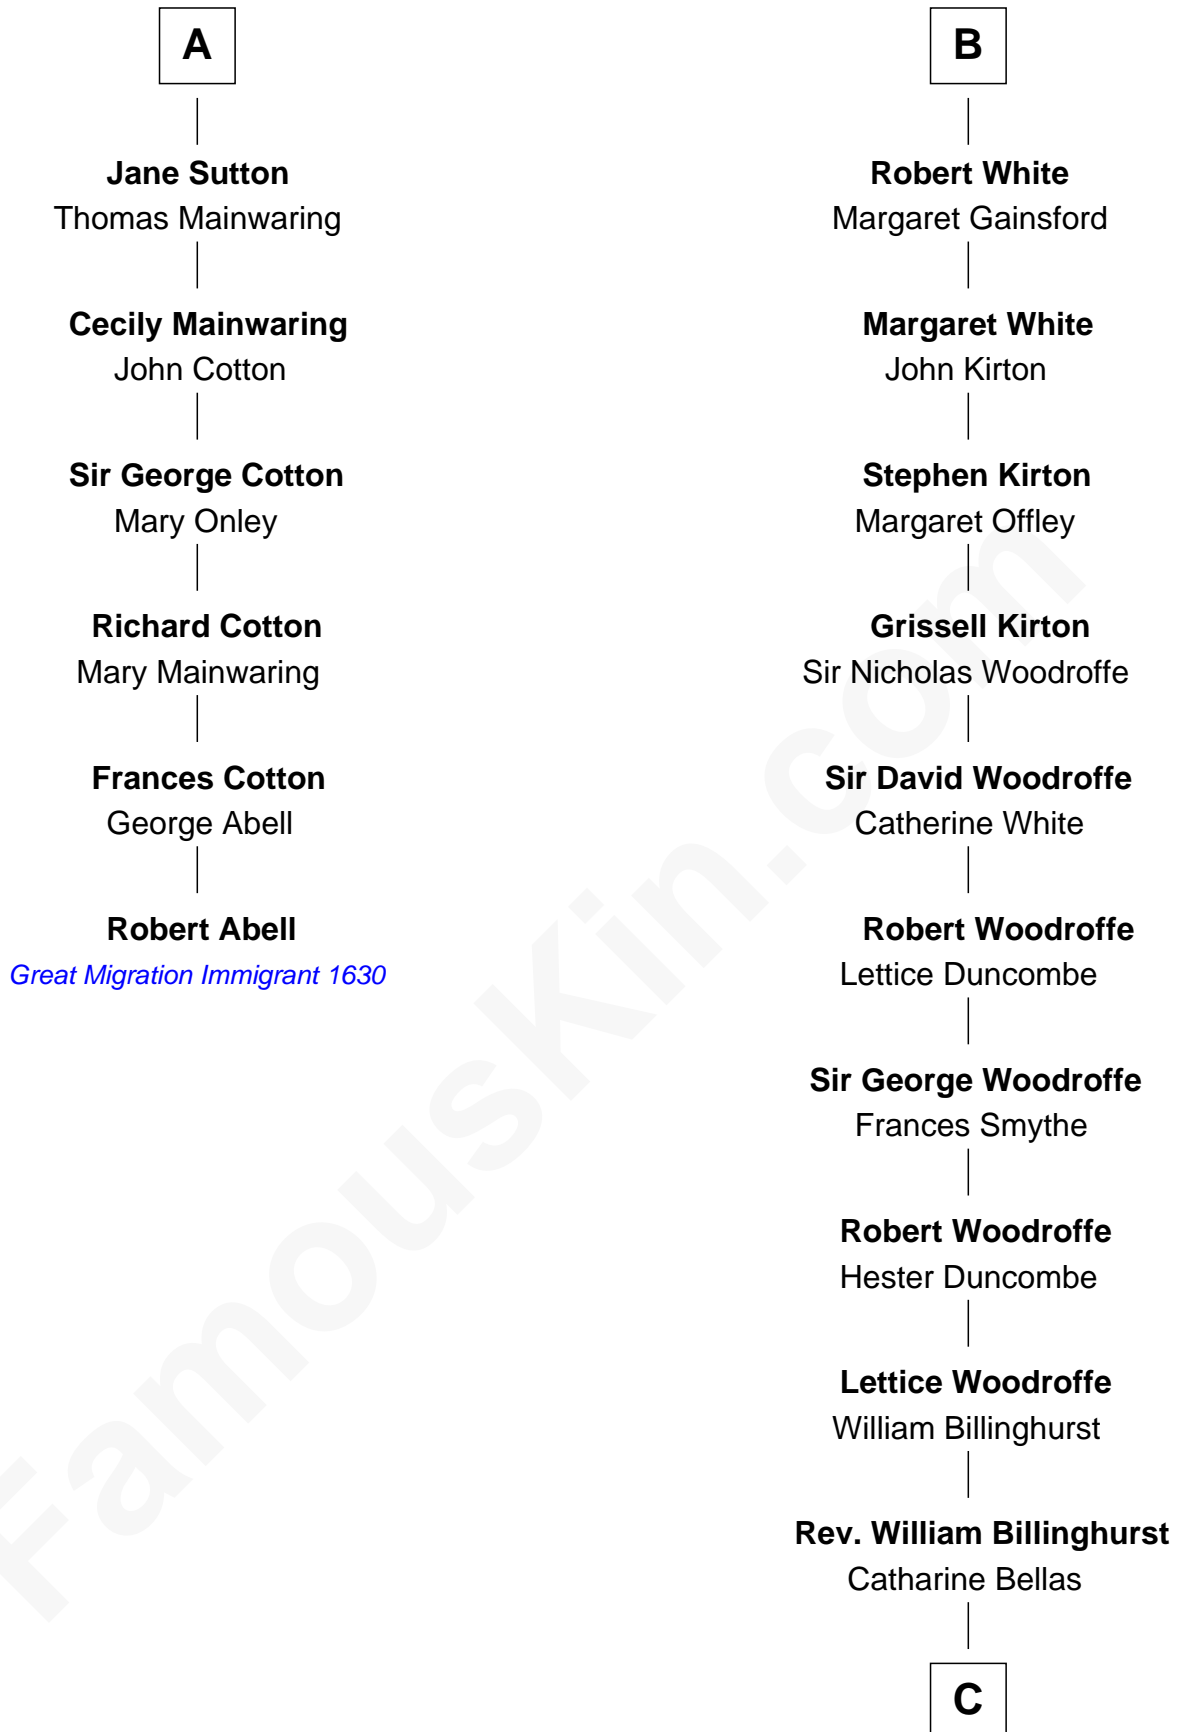

FamousKin.com

Relationship Chart of

Robert Abell

(c1605 - 1663) Great Migration Immigrant 1630

12th cousin 7 times removed of

Guillermo Billinghurst
31st President of Peru

Sir Hugh le Despencer
Aveline Basset

Katherine Peverell
Sir Walter Hungerford

Sir Robert Hungerford
Margaret Botreaux

Eleanor Hungerford
Sir John White

B

C

Robert Billinghurst
Maria Francisca Agrelo

Guillermo Eugenio Billinghurst
Belisaria Angulo