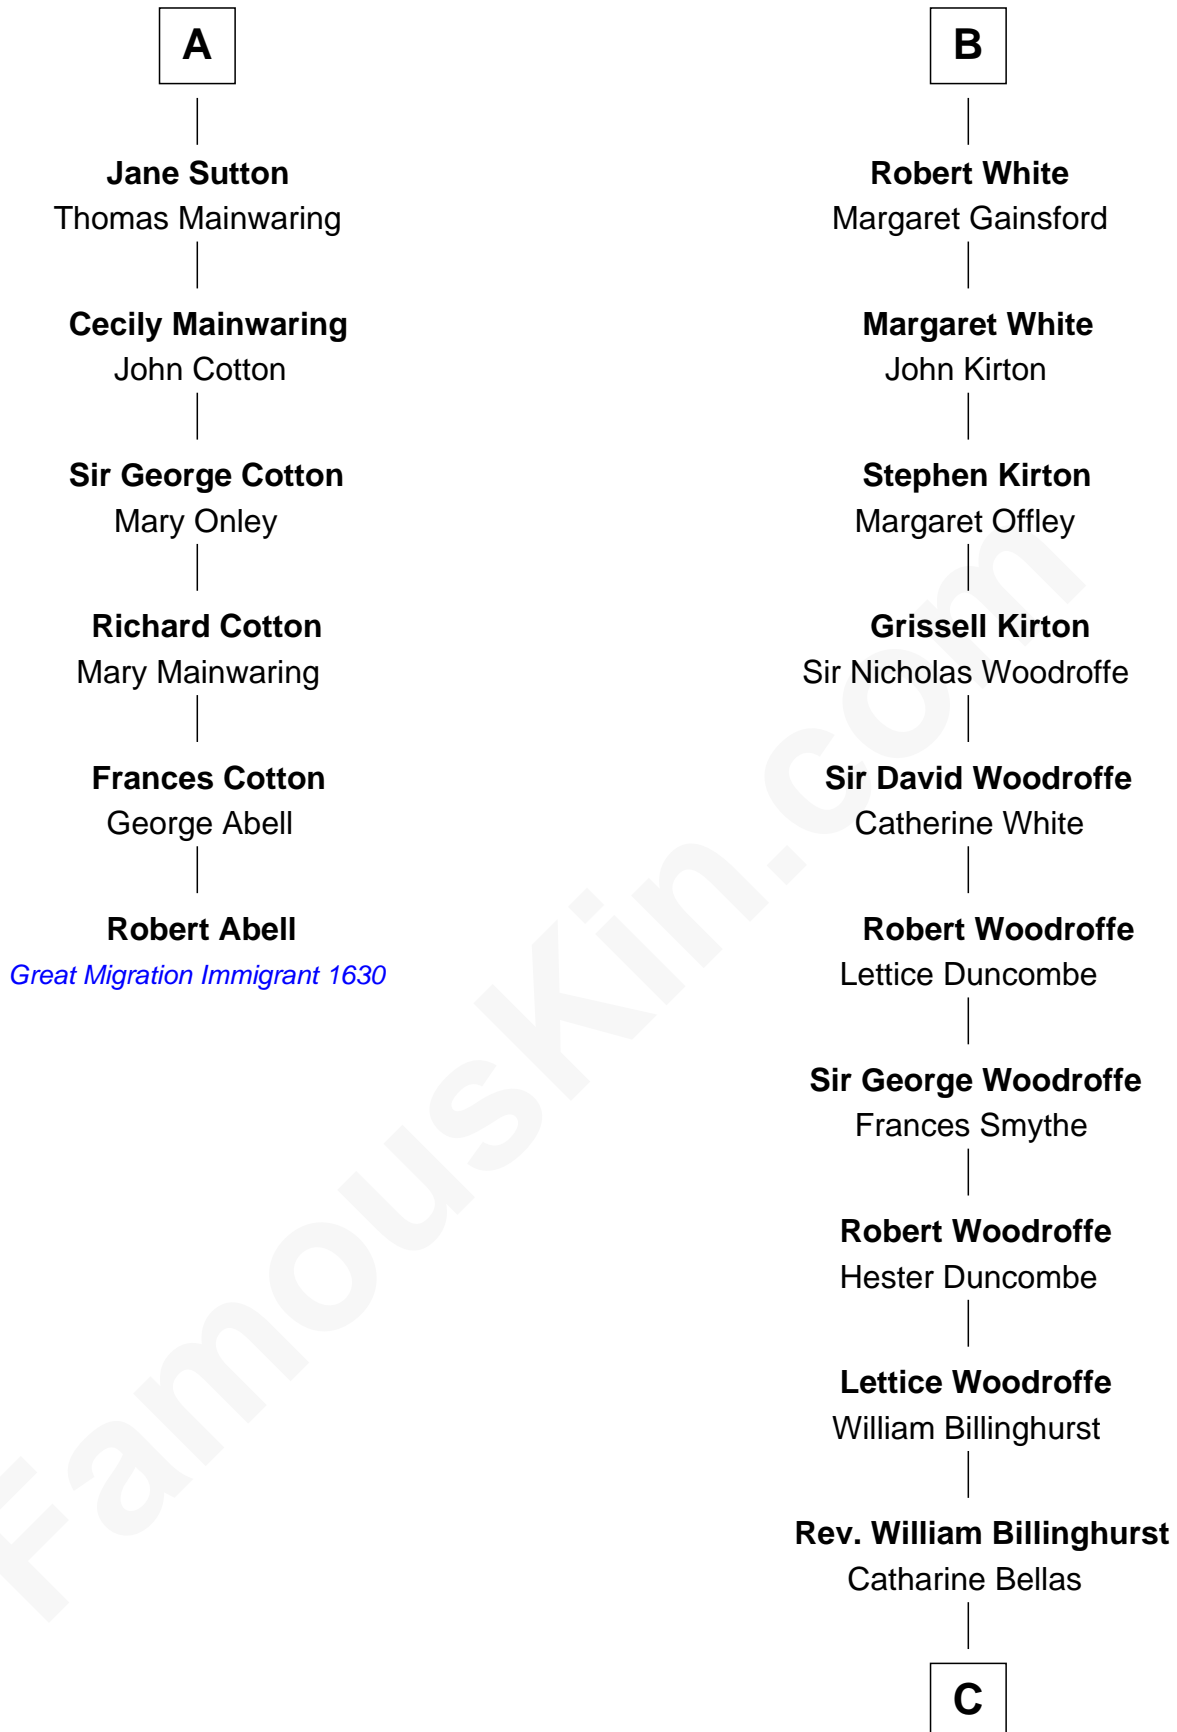

FamousKin.com

Relationship Chart of

Robert Abell

(c1605 - 1663) Great Migration Immigrant 1630

12th cousin 9 times removed of

Susana Ferrari Billinghurst
Argentine Aviation Pioneer

Sir Hugh le Despencer
Aveline Basset

Katherine Peverell
Sir Walter Hungerford

Sir Robert Hungerford
Margaret Botreaux

Eleanor Hungerford
Sir John White

B

C

Robert Billinghamurst

Maria Francisca Agrelo

Daniel Mariano Billinghamurst

Mercedes Merzano

Lisandro Billinghamurst

Ana Kidd

Rosa Laureana Billinghamurst

Alfredo Ferrari

Susana Ferrari Billinghamurst

Argentine Aviation Pioneer

FamousKin.com